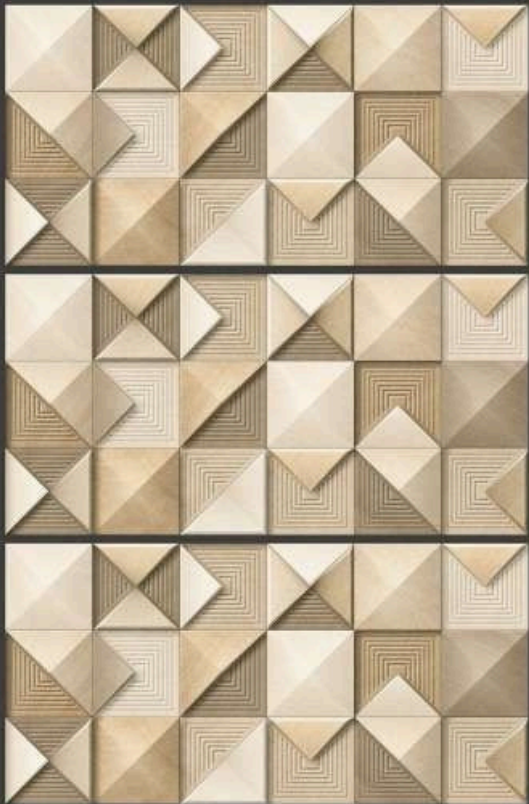

DECORA-004