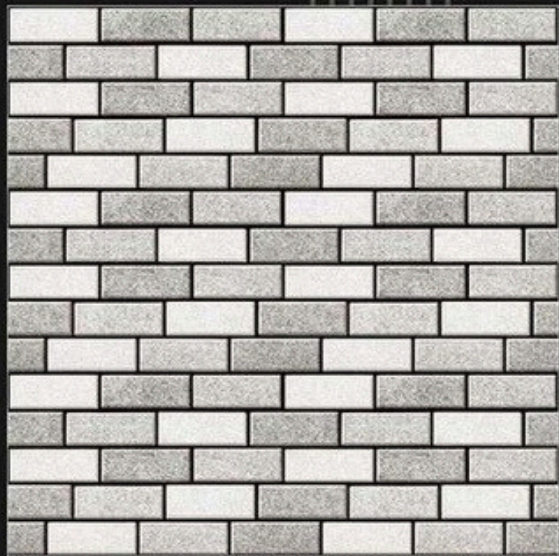

गुप्ता टाइल्स दिल्ली रोहतक रोड सांखोल बहादुरगढ़ H.R