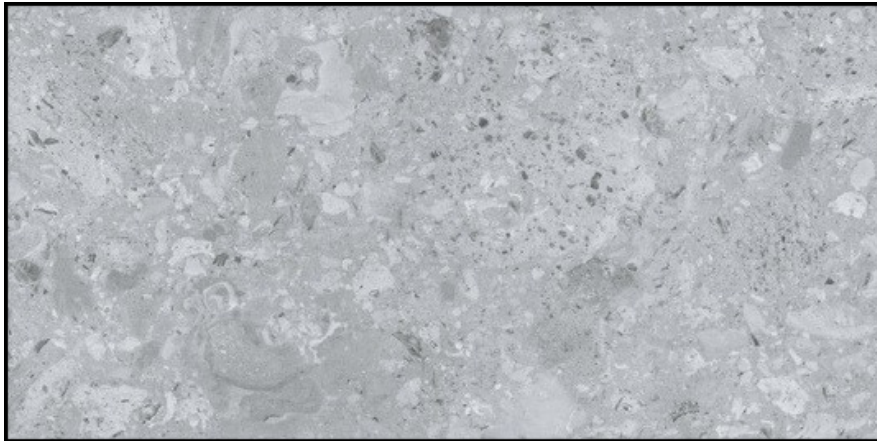

crystal 2x4

GL PANTHOM GREY

Price:650 Rs.tp