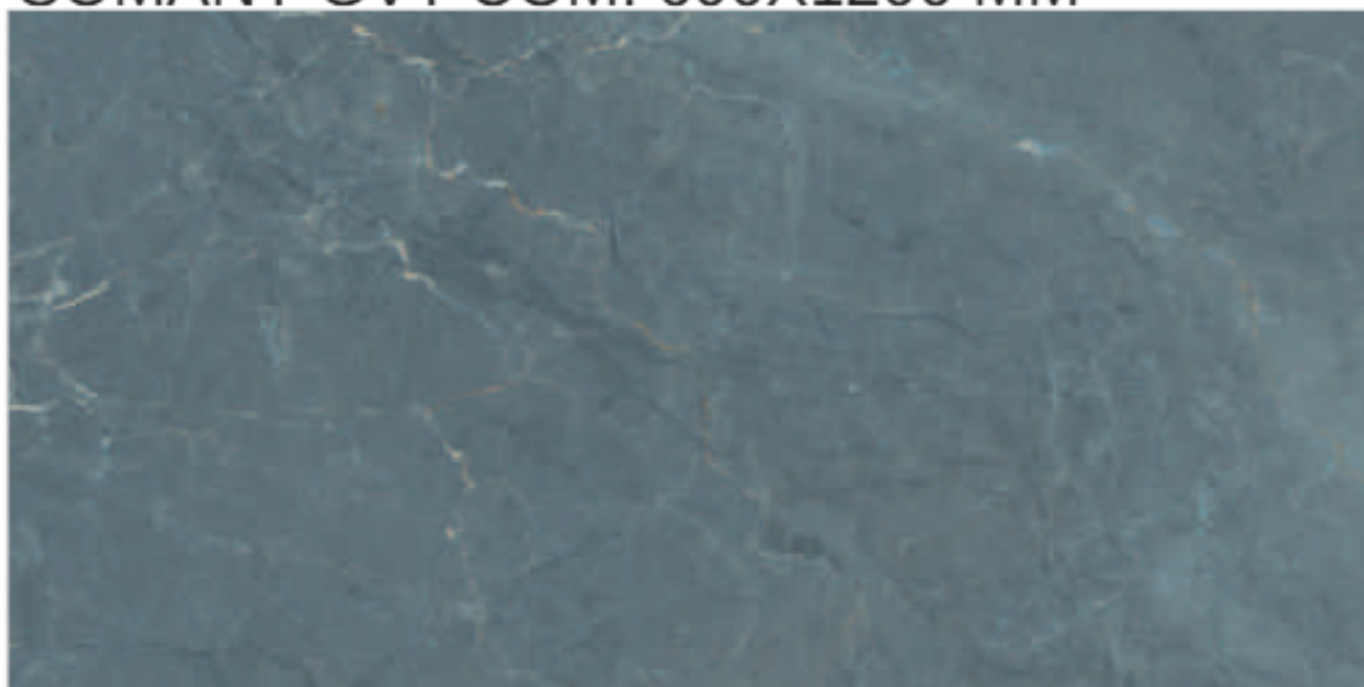

SOMANY GVT COM. 600X1200 MM

GRANDE STYLOS CREOS GREY DARK FP

V4