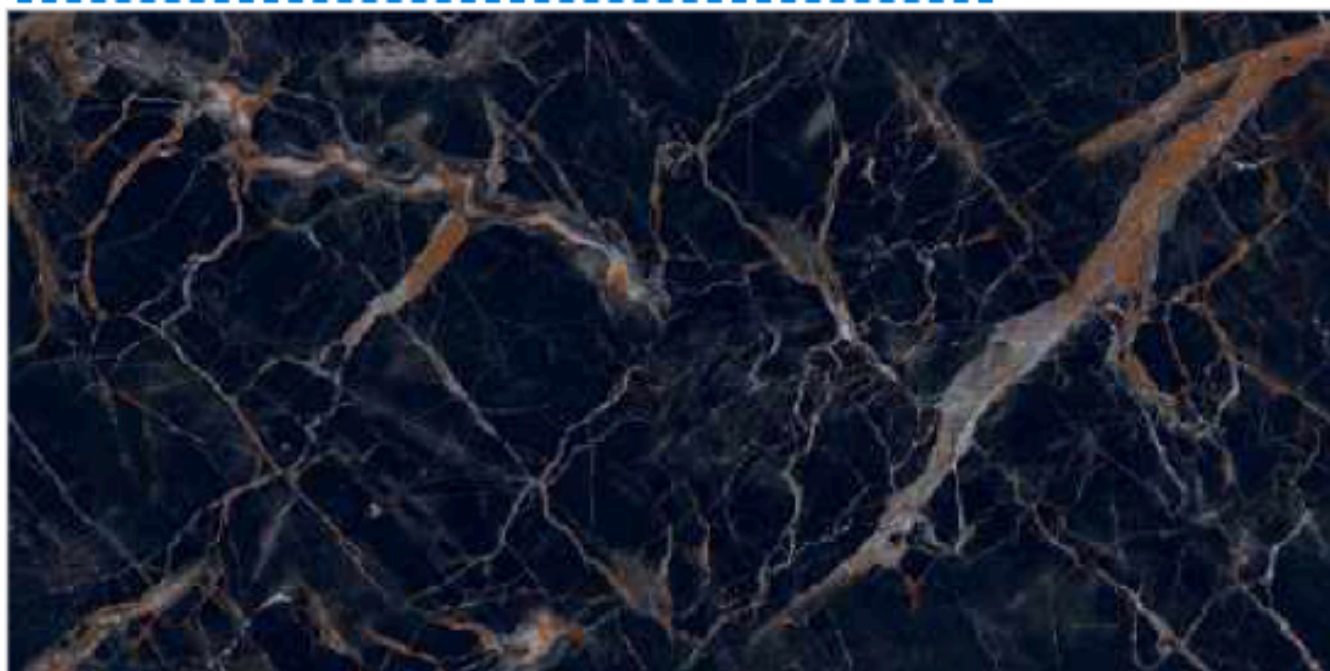

SOMANY GVT COM. 600X1200 MM

SCAN FOR  
360°  
VIEW

GRANDE STYLOS ARLES CAFE FP

V3

SOMANY GVT COM. 600X1200 MM

GRANDE LUCIDO TELENDOS BLACK

V4

SOMANY GVT COM. 600X1200 MM