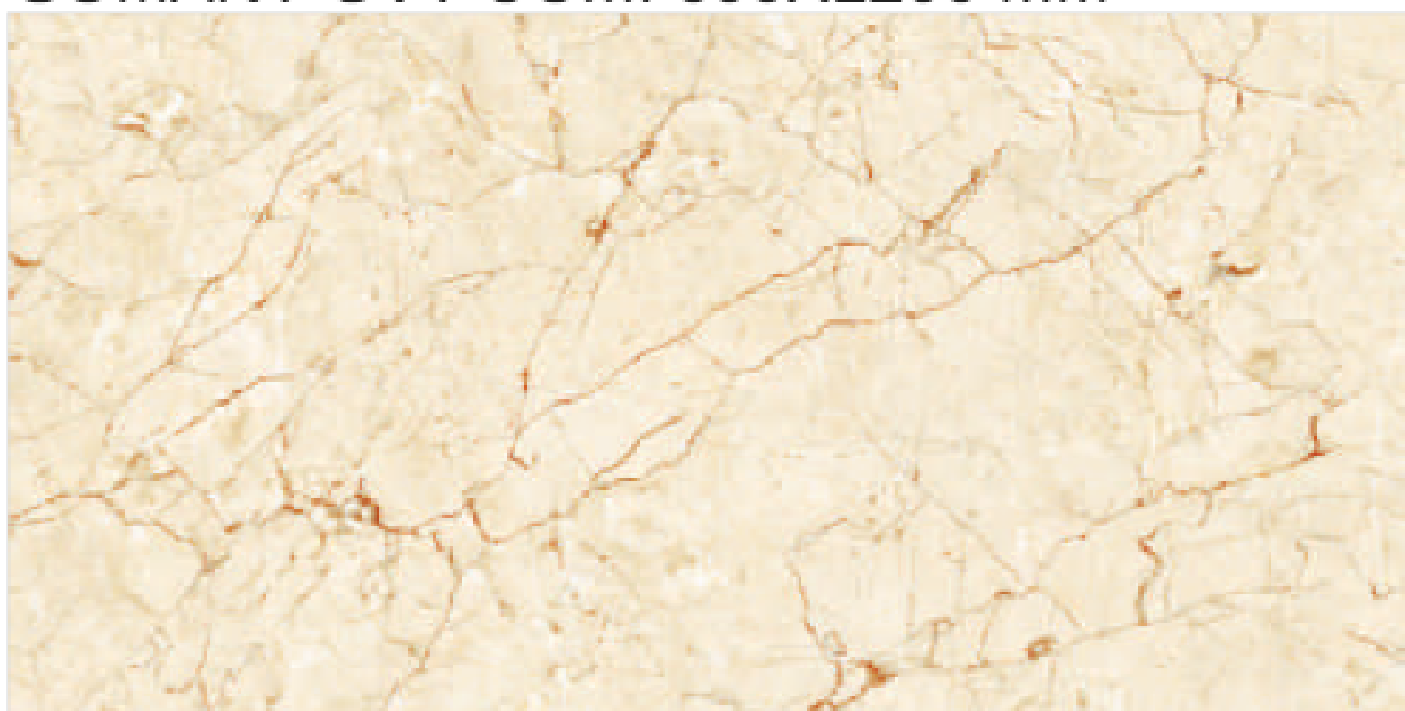

SOMANY GVT COM. 600X1200 MM

SCAN FOR
360°
VIEW

GRANDE ROSSO PEZZATO FP

V3