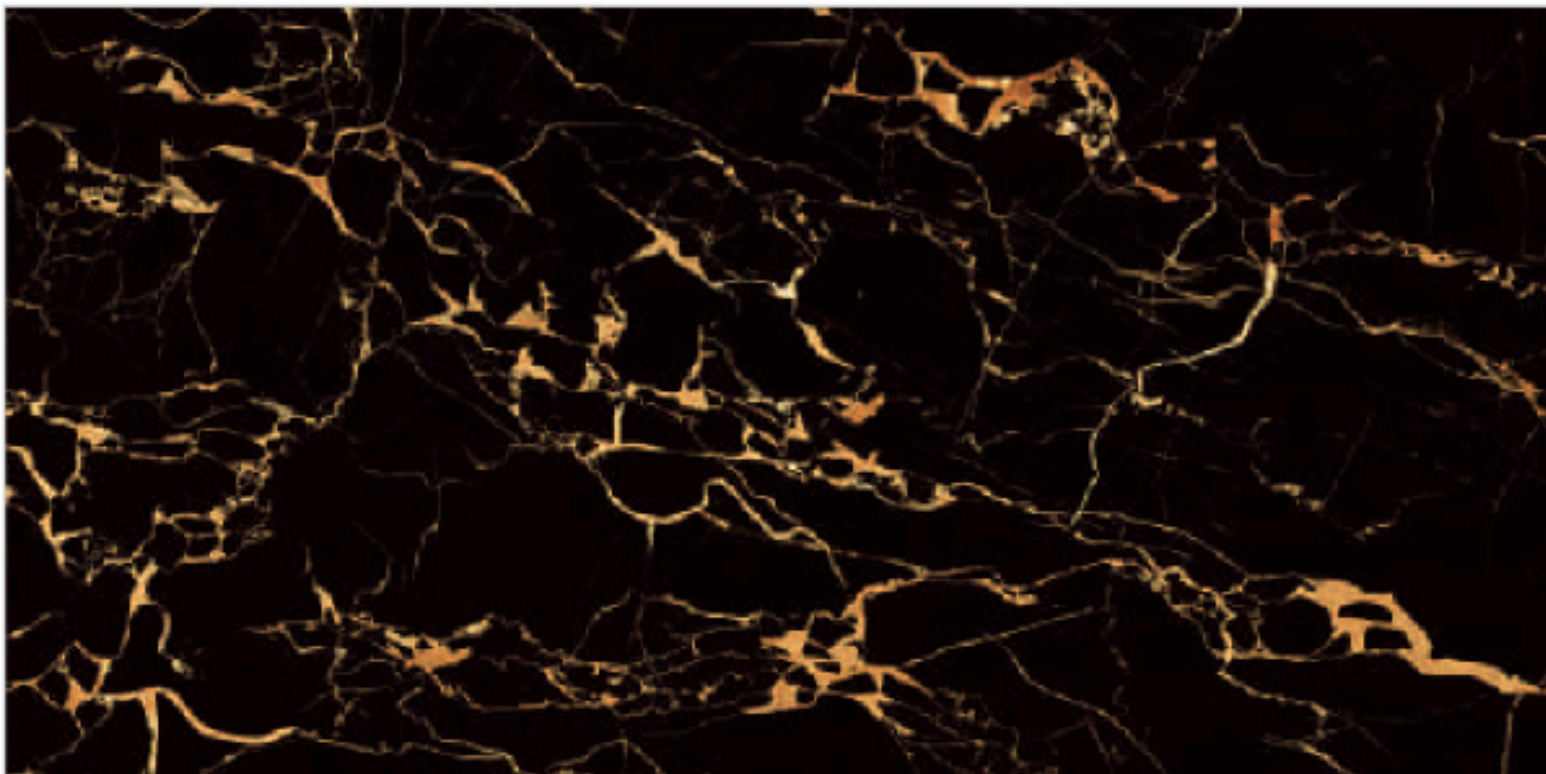

SOMANY GVT COM. 600X1200 MM

SCAN FOR
360°
VIEW

GRANDE LUCIDU PORTORO GOLD FP

V3