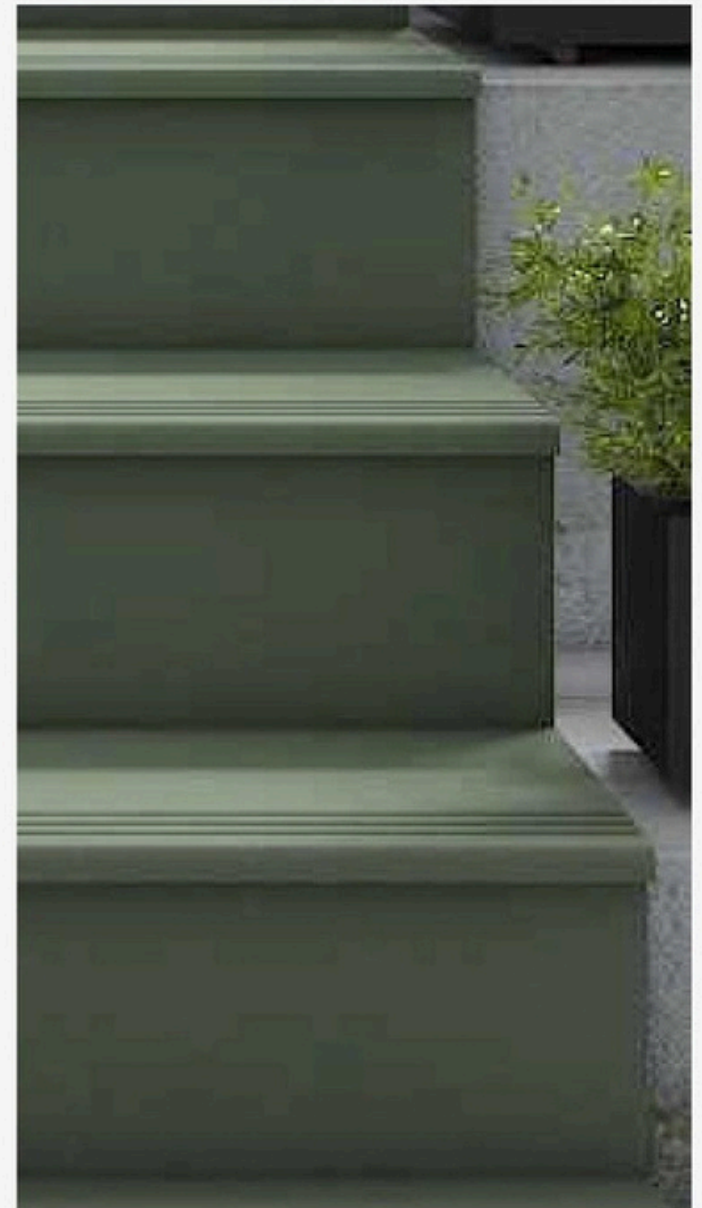

DOLPHIN

300x1200mm

D O L P H I N

F O R E S T

200x1200mm

FOREST

300x1200mm

A modern architectural staircase with green steps and black planters containing various green plants. The staircase is set against a light gray wall. The planters are filled with different types of greenery, including grasses and small shrubs. The overall aesthetic is clean and contemporary.