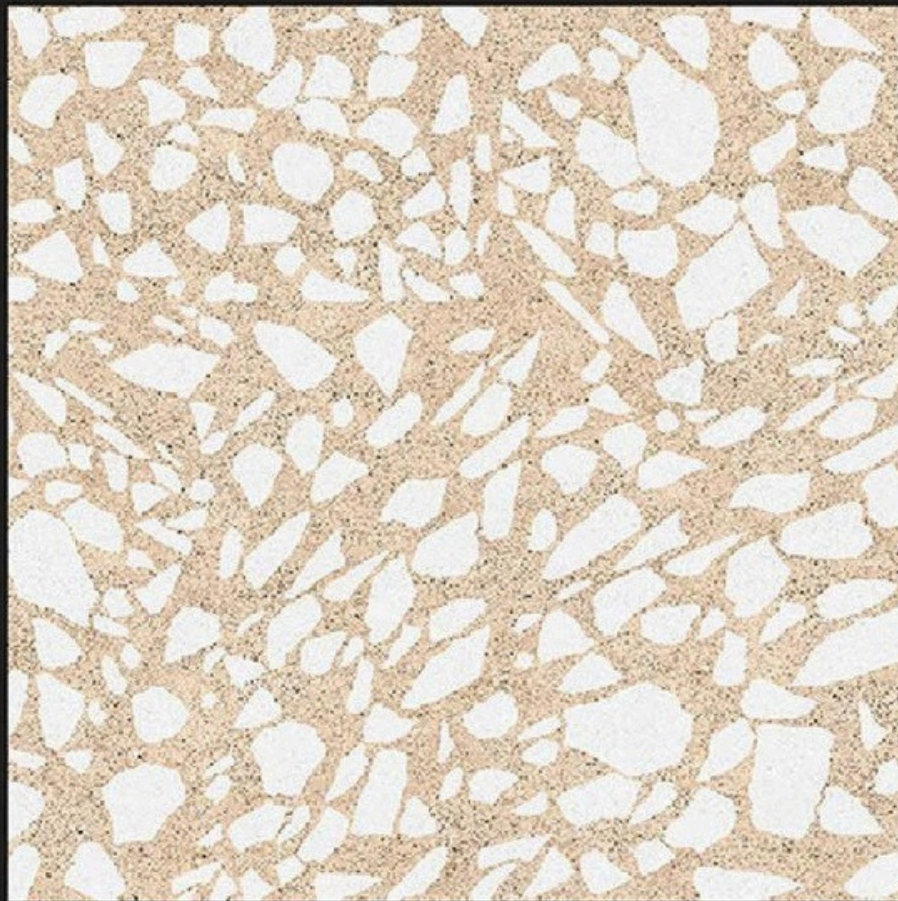

WHITE BODY
PORCELAIN TILES

600 X
600 mm

TERRAZZO 02

Application :

WALL

FLOOR

INDOOR

RECEPTION

BEDROOM

BATHROOM