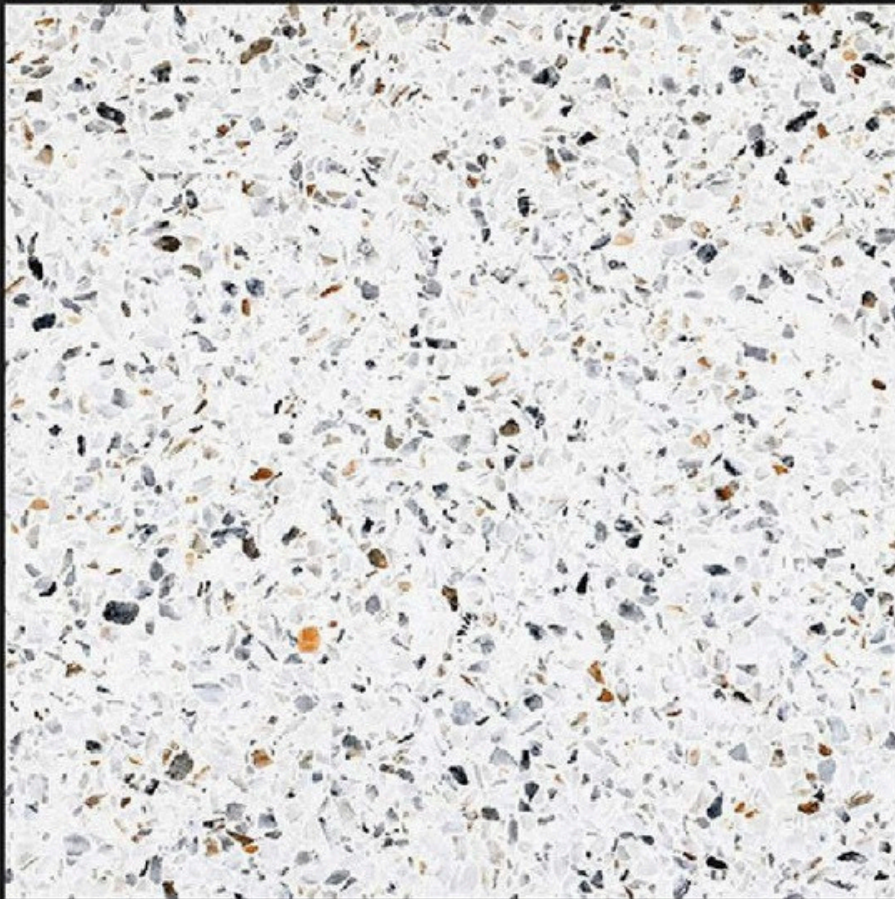

WHITE BODY
PORCELAIN TILES

600 X
600 mm

TERRAZZO 05

Application :

WALL

FLOOR

INDOOR

RECEPTION

BEDROOM

BATHROOM