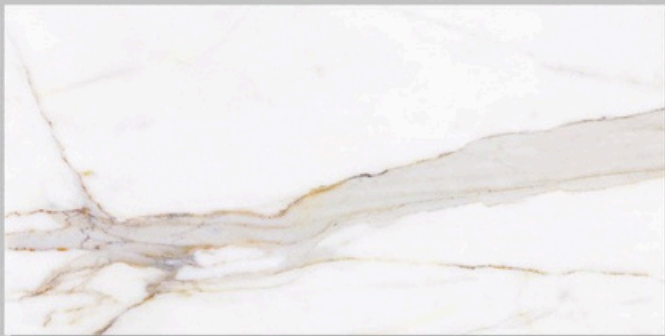

MESTO WHITE

SIZE
600X1200MM

FINISH
GLOSSY

RANDOM
04