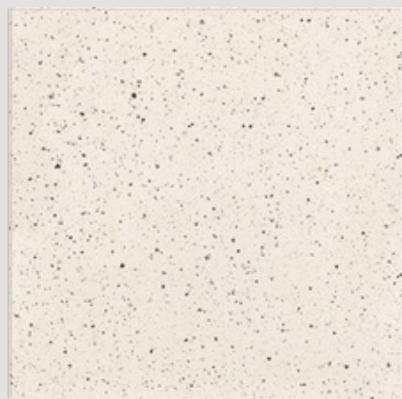

VENICE
SERIES
600x600mm
FULLBODY

S I L V E R