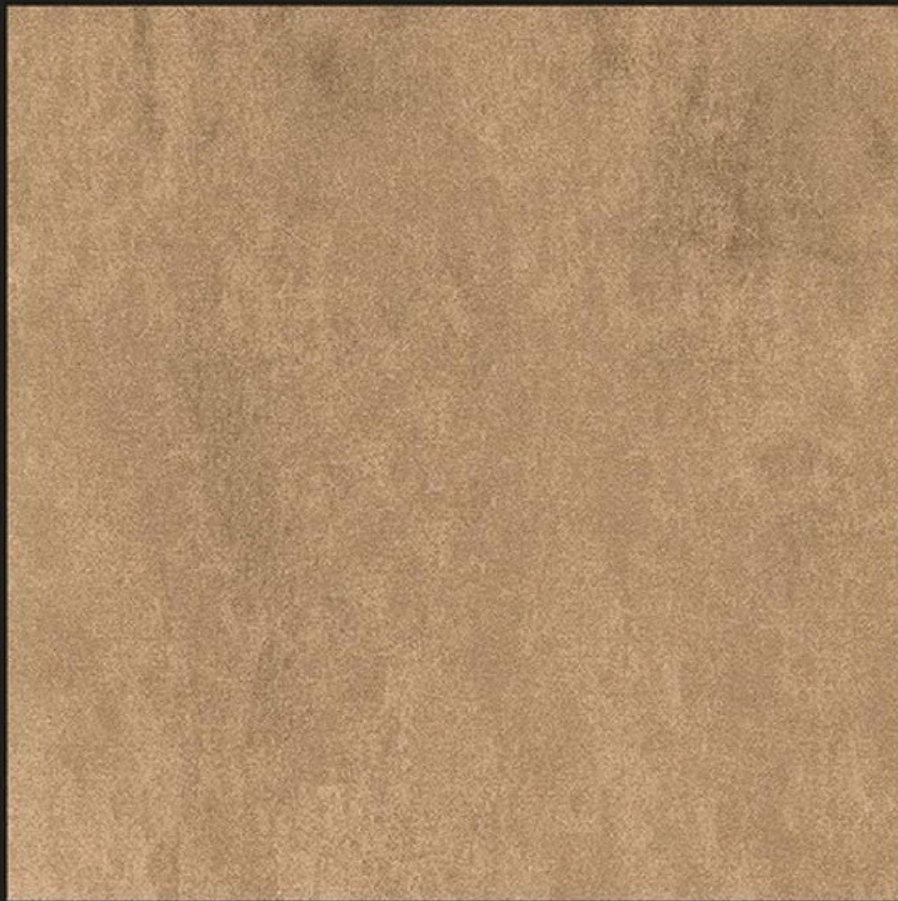

RECEPTION

BEDROOM

BATHROOM

WHITE BODY
PORCELAIN TILES

600X
600mm

DARK-10

Application :

WALL