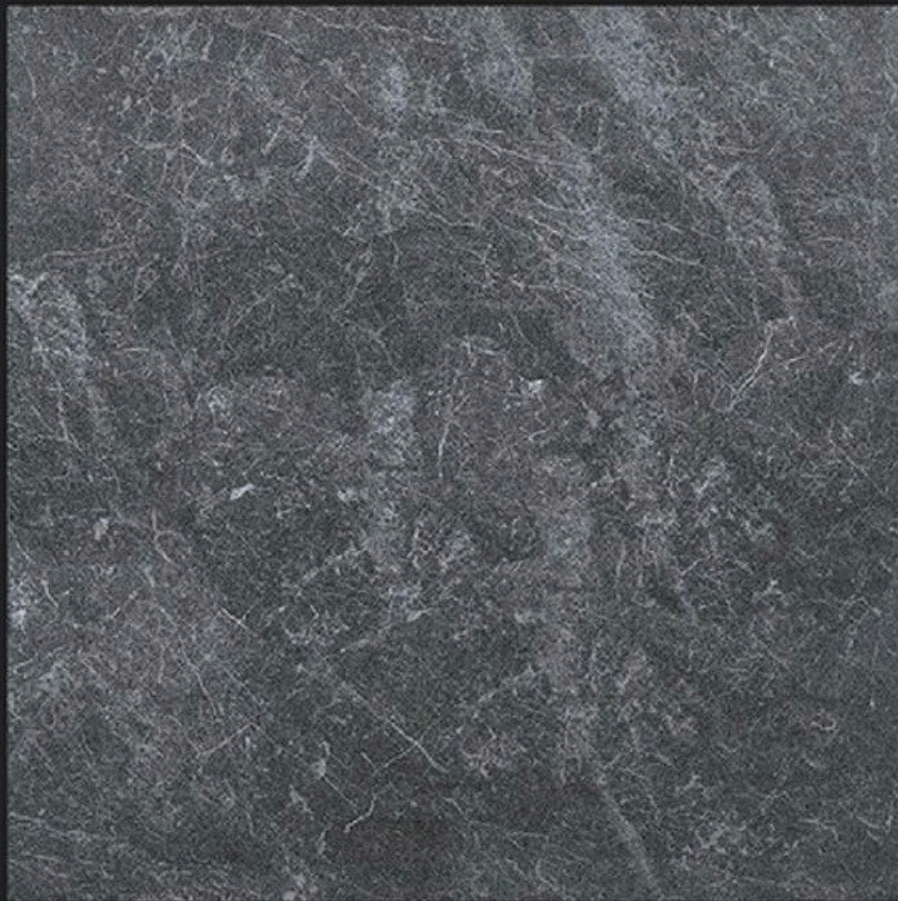

WHITE BODY
PORCELAIN TILES **600**x
600mm

DARK-7

Application :

WALL

FLOOR

INDOOR

RECEPTION

BEDROOM

BATHROOM