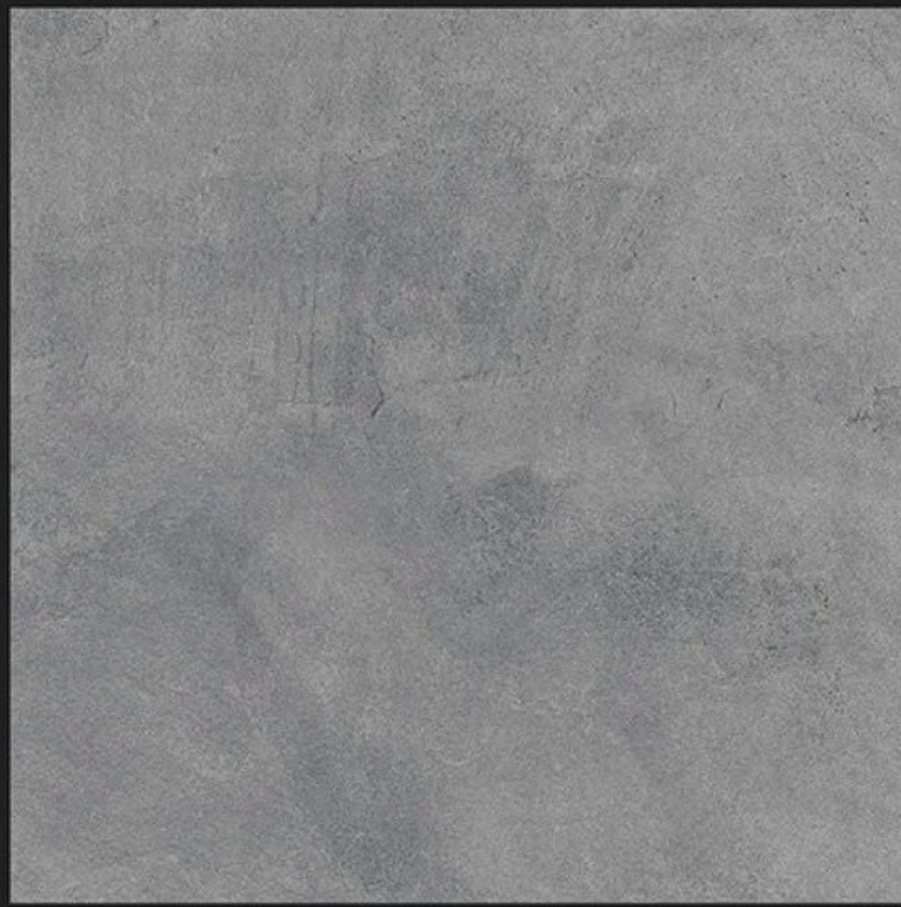

WHITE BODY
PORCELAIN TILES **600**X
600mm

DARK-12

Application :

- WALL
- FLOOR
- INDOOR
- RECEPTION
- BEDROOM
- BATHROOM