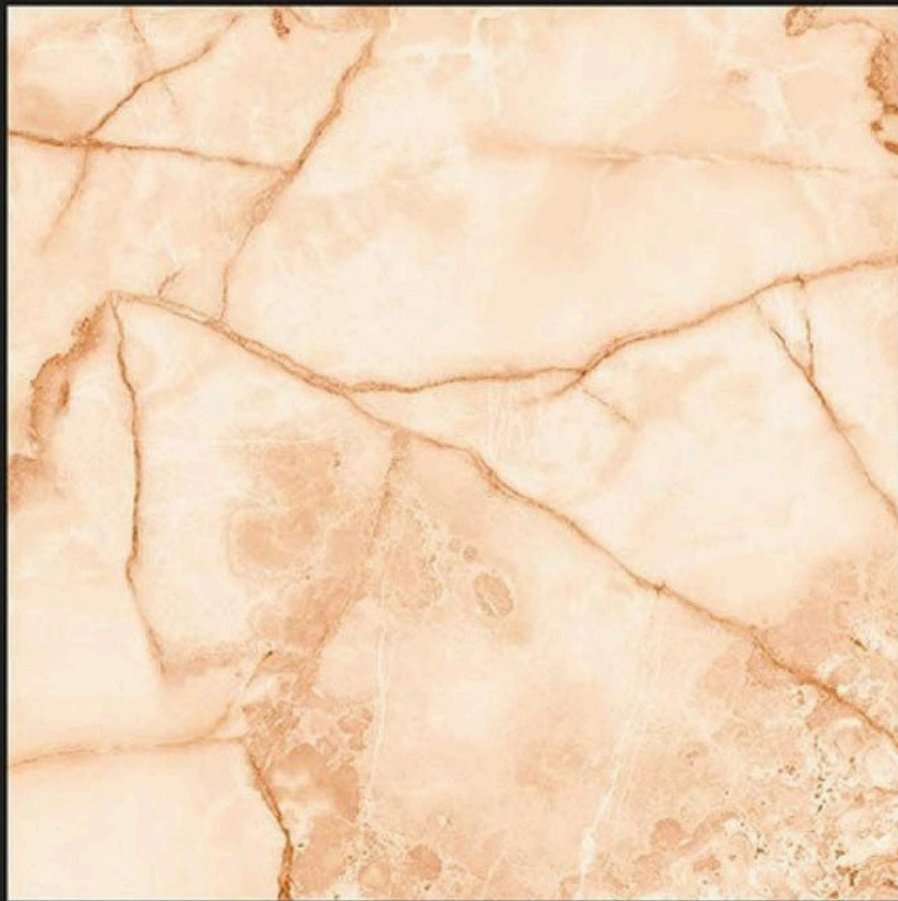

RECEPTION

BEDROOM

BATHROOM

WHITE BODY
PORCELAIN TILES

600X
600mm

DARK-8

Application :

WALL