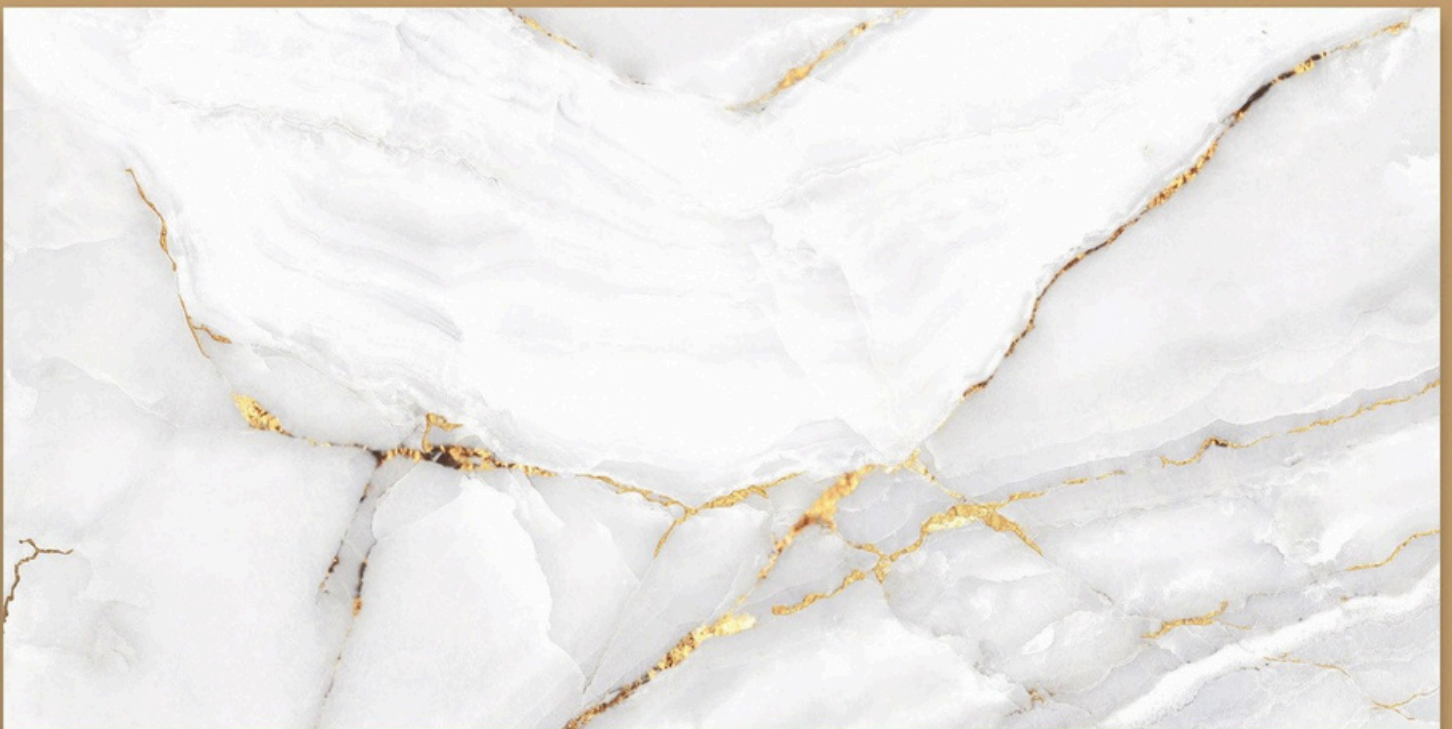

TURQUOISE **GREEN**

SIZE : **600X1200MM**

FINISH : **GLOSSY**

RANDOM : **04**

VENICE ICE

VENICE
ICE

SIZE : **600X1200MM**

FINISH : **GLOSSY**