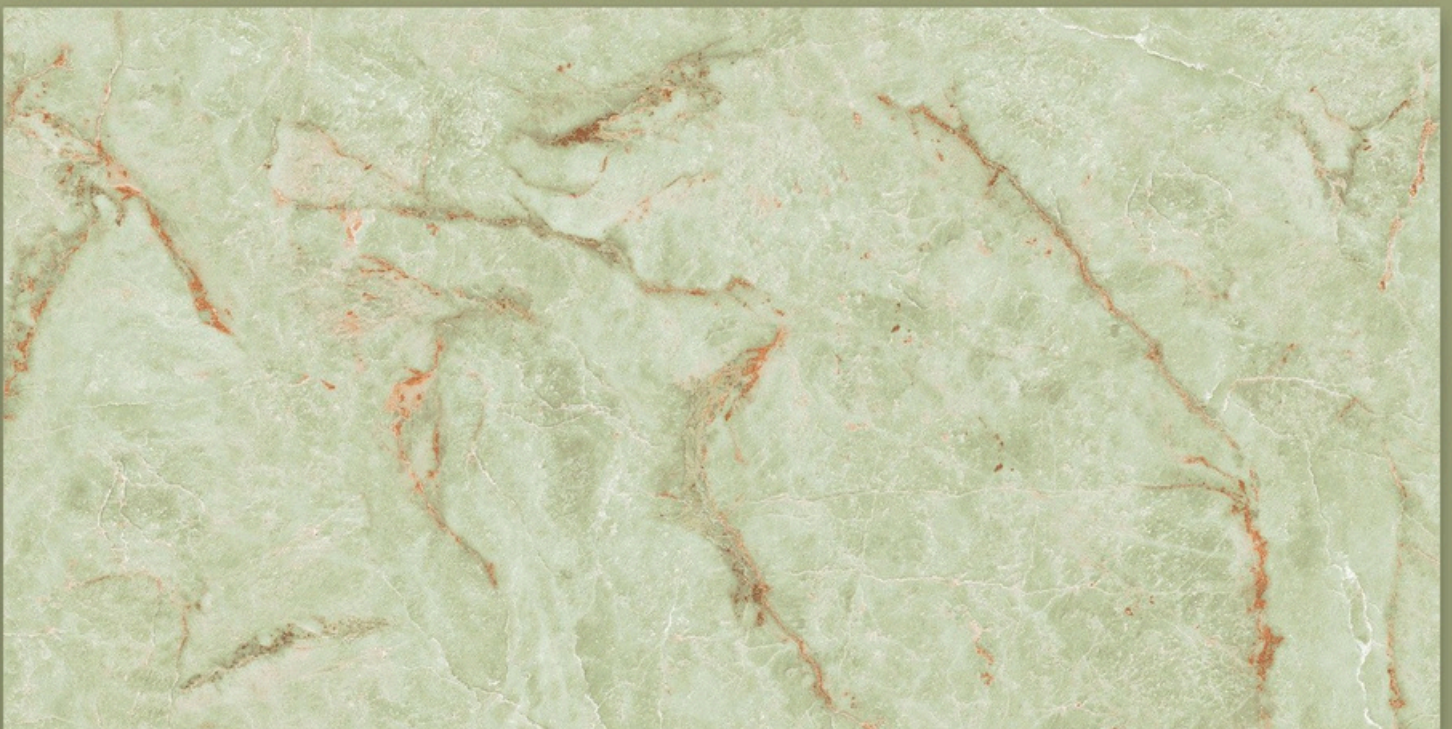

CELESTIAL **PISTA**