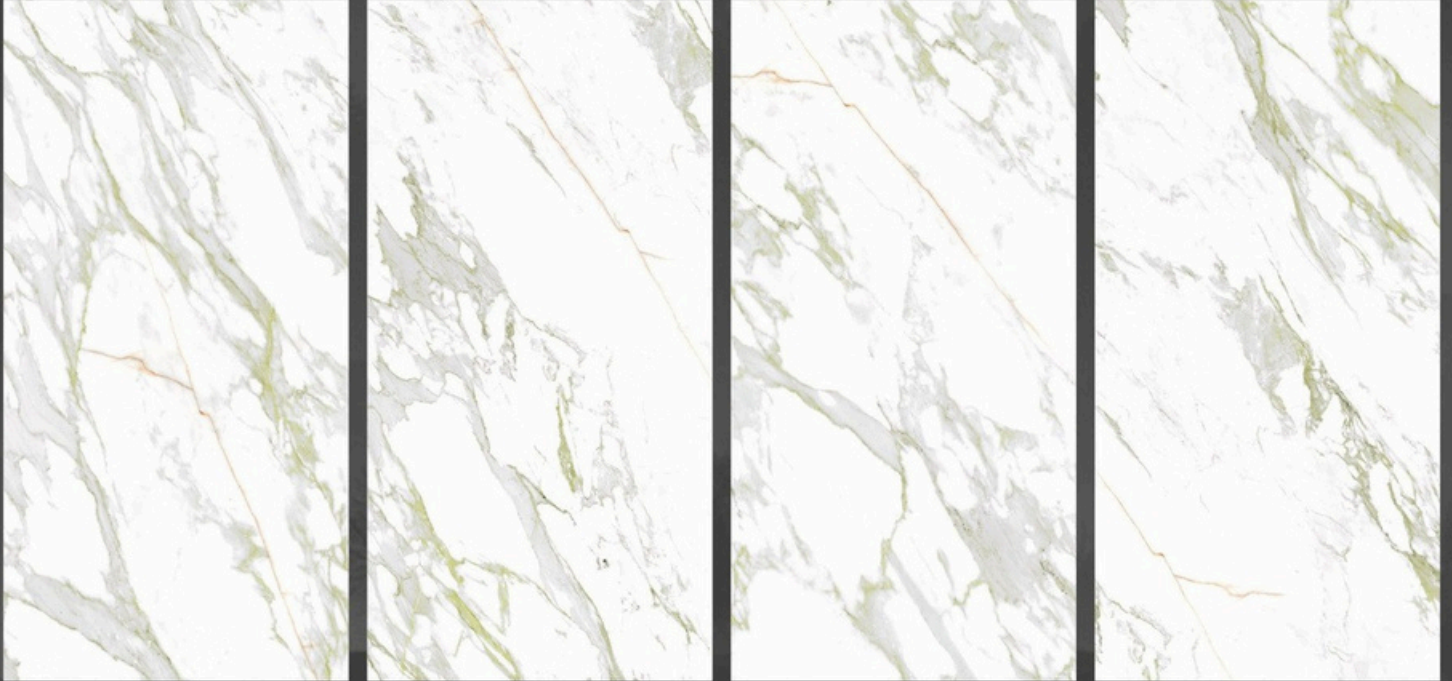

GOLDEN
BLACK

SIZE : **600X1200MM**

FINISH : **GLOSSY**

RANDOM : **04**

GRANULITE **FELSIC**

SIZE : **600X1200MM**

FINISH : **GLOSSY**

RANDOM : **04**