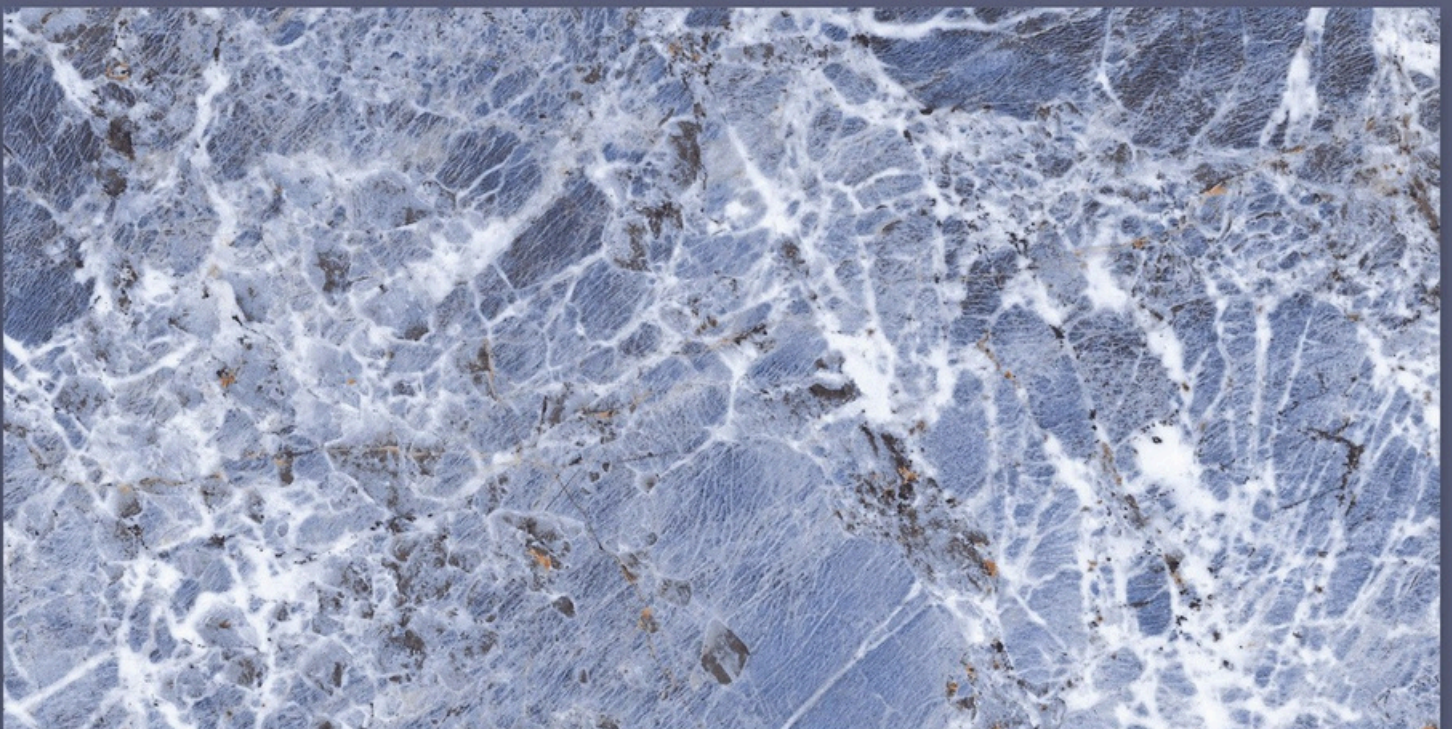

SIBERIA **BLUE**