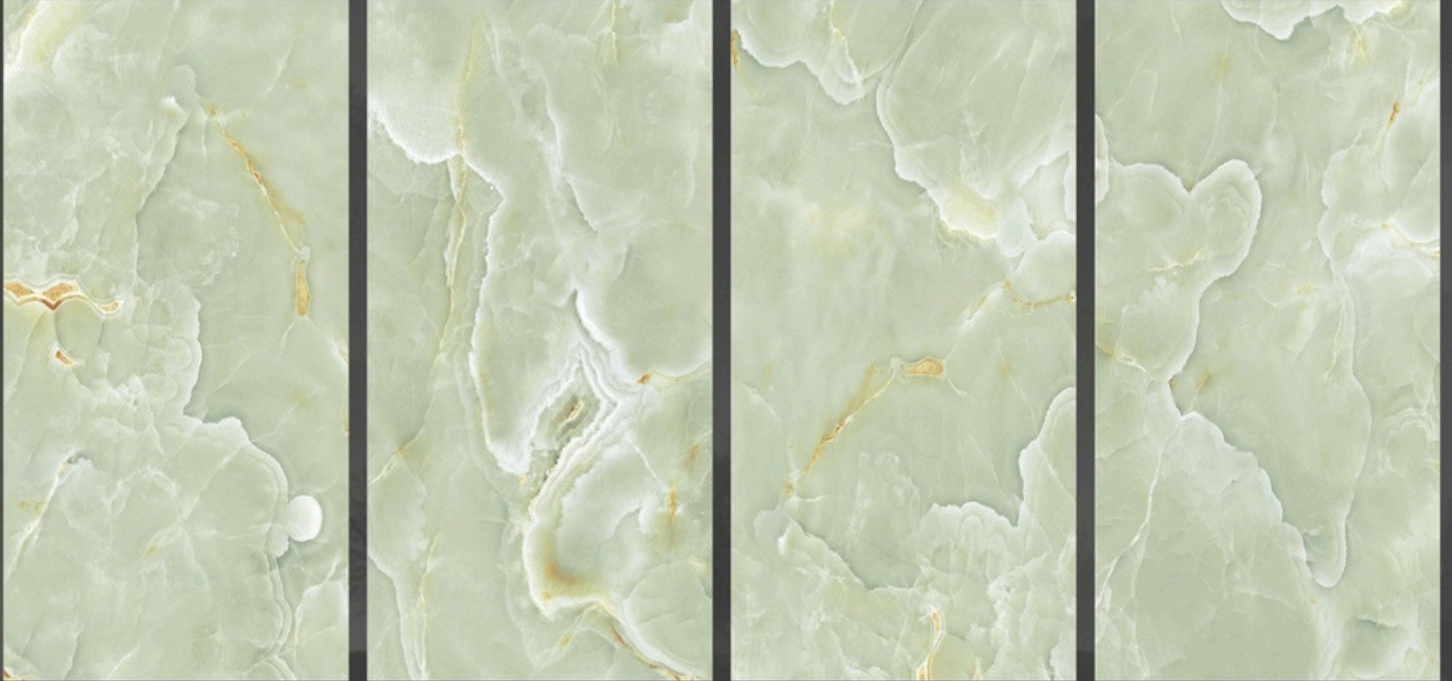

SIZE : **600X1200MM**

FINISH : **GLOSSY**

RANDOM : **08**

INTERIOR **PISTA**