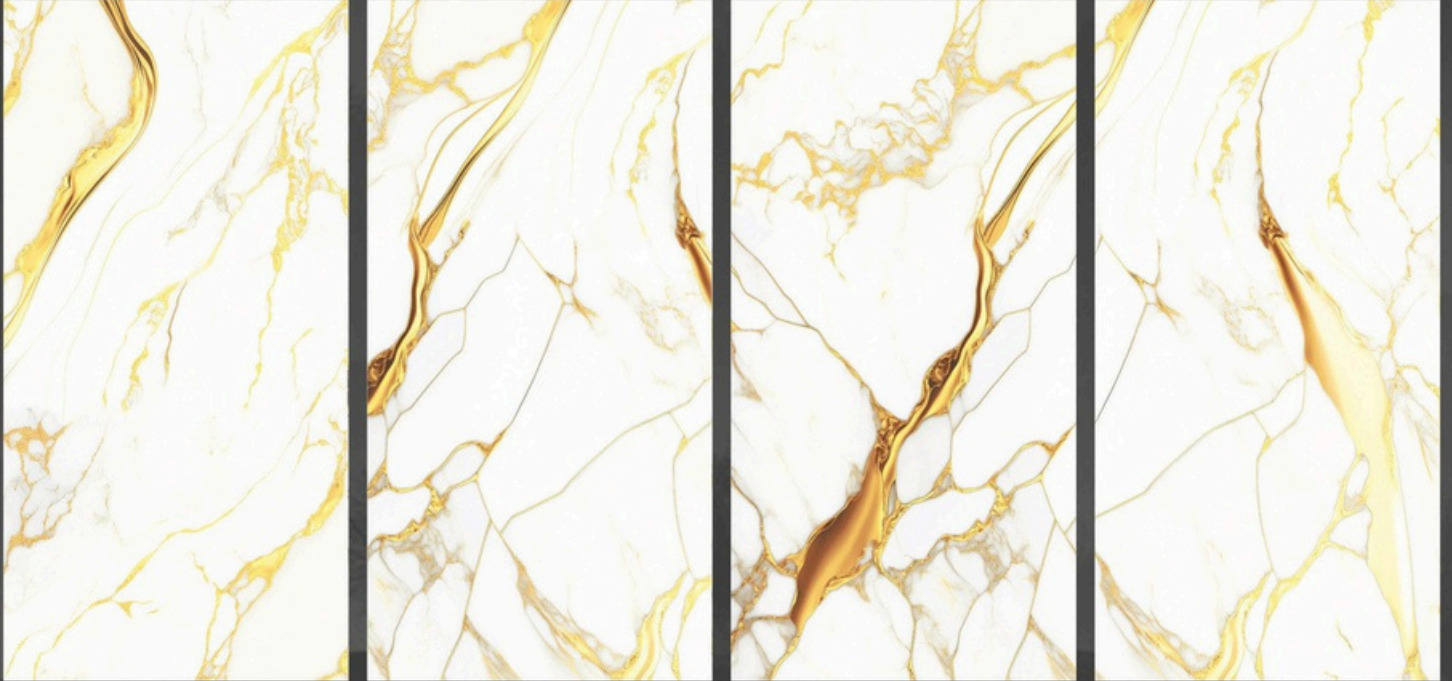

LUCENT
TEAL

SIZE : **600X1200MM**

FINISH : **GLOSSY**

RANDOM : **04**

LUXURIOUS **GOLD**

SIZE : **600X1200MM**

FINISH : **GLOSSY**

RANDOM : **04**