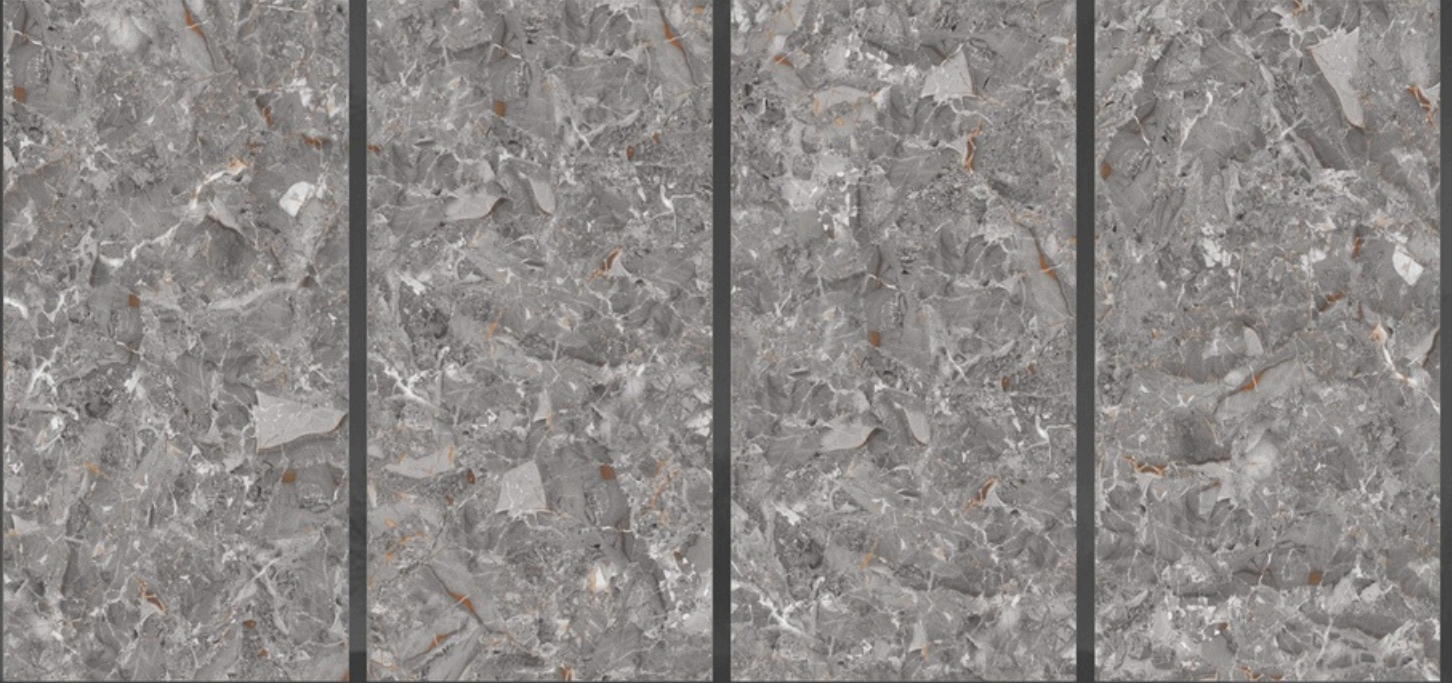

TURQUOISE **GREEN**

SIZE : **600X1200MM**

FINISH : **GLOSSY**

RANDOM : **04**

VENICE ICE

VENICE
ICE

SIZE : **600X1200MM**

FINISH : **GLOSSY**