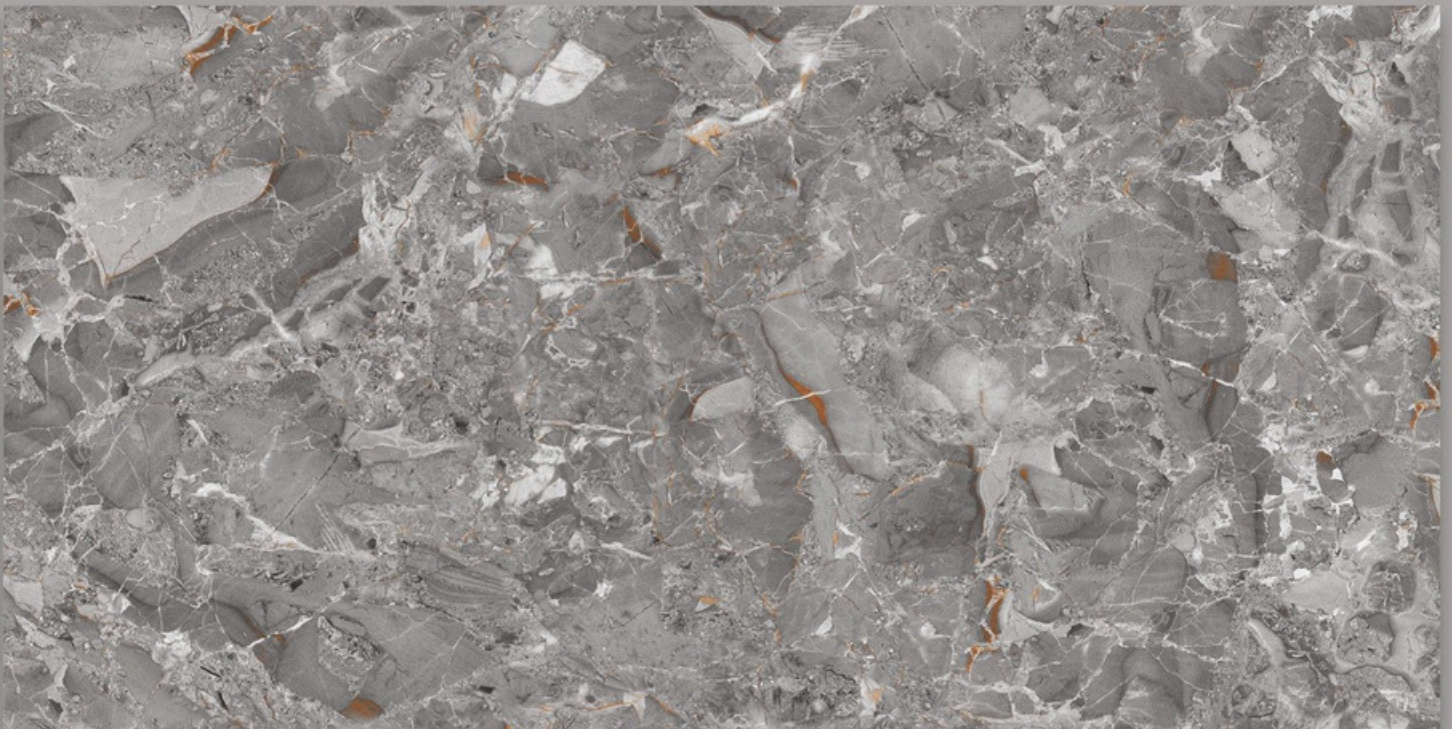

VERSACE **GREY**