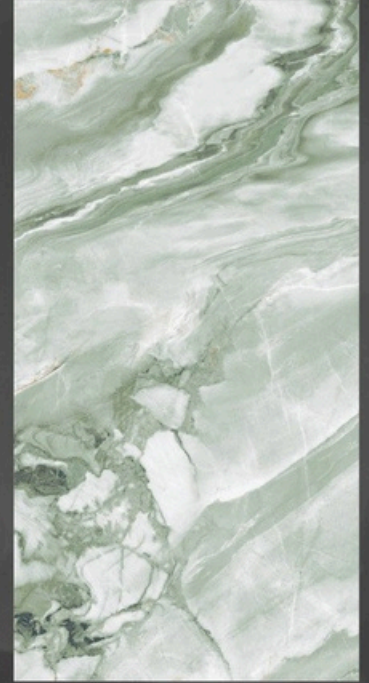

LUCENT
TEAL

SIZE : **600X1200MM**

FINISH : **GLOSSY**

RANDOM : **04**

LUXURIOUS **GOLD**

SIZE : **600X1200MM**

FINISH : **GLOSSY**

RANDOM : **04**