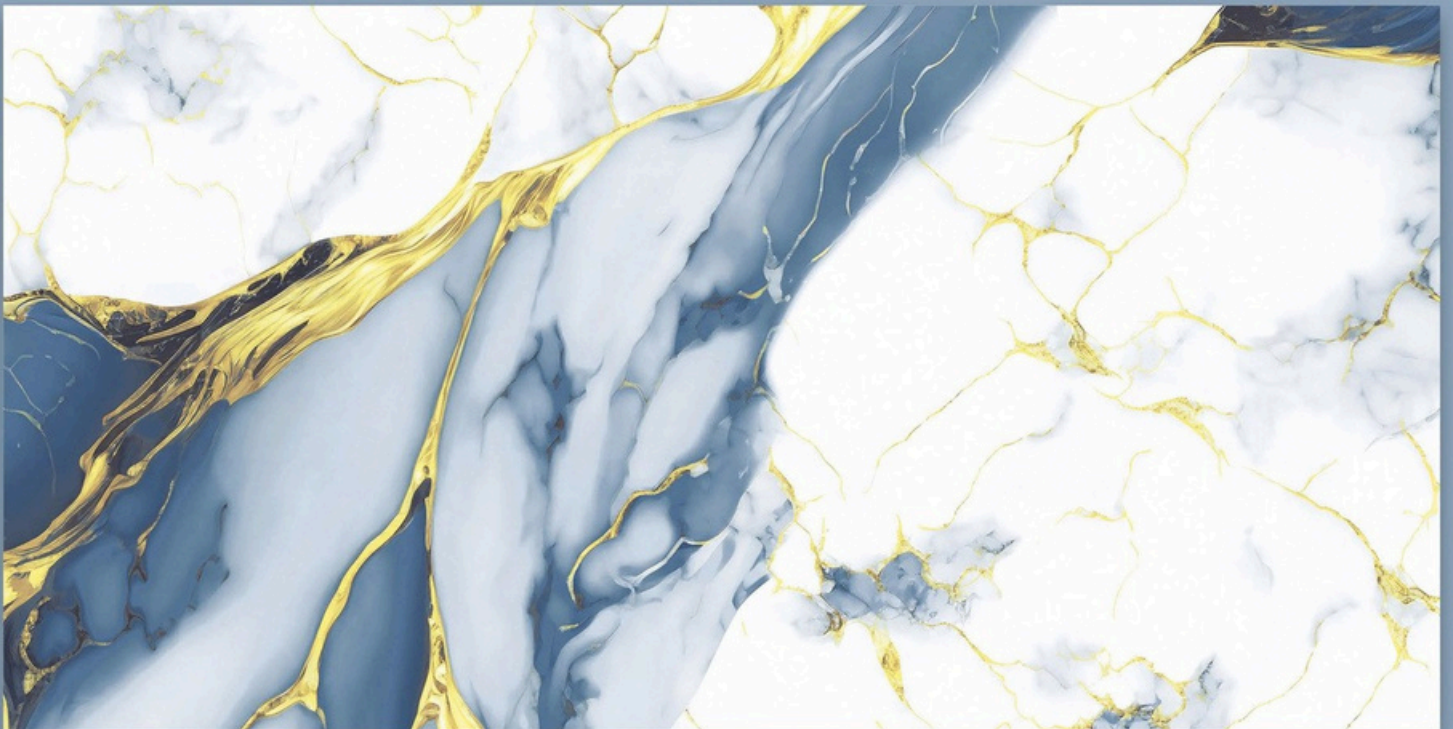

CELESTIAL **PISTA**

SIZE : **600X1200MM**

FINISH : **GLOSSY**

RANDOM : **04**

CENEFA **AZUL**

CENEFA
AZUL

SIZE : **600X1200MM**

FINISH : **GLOSSY**