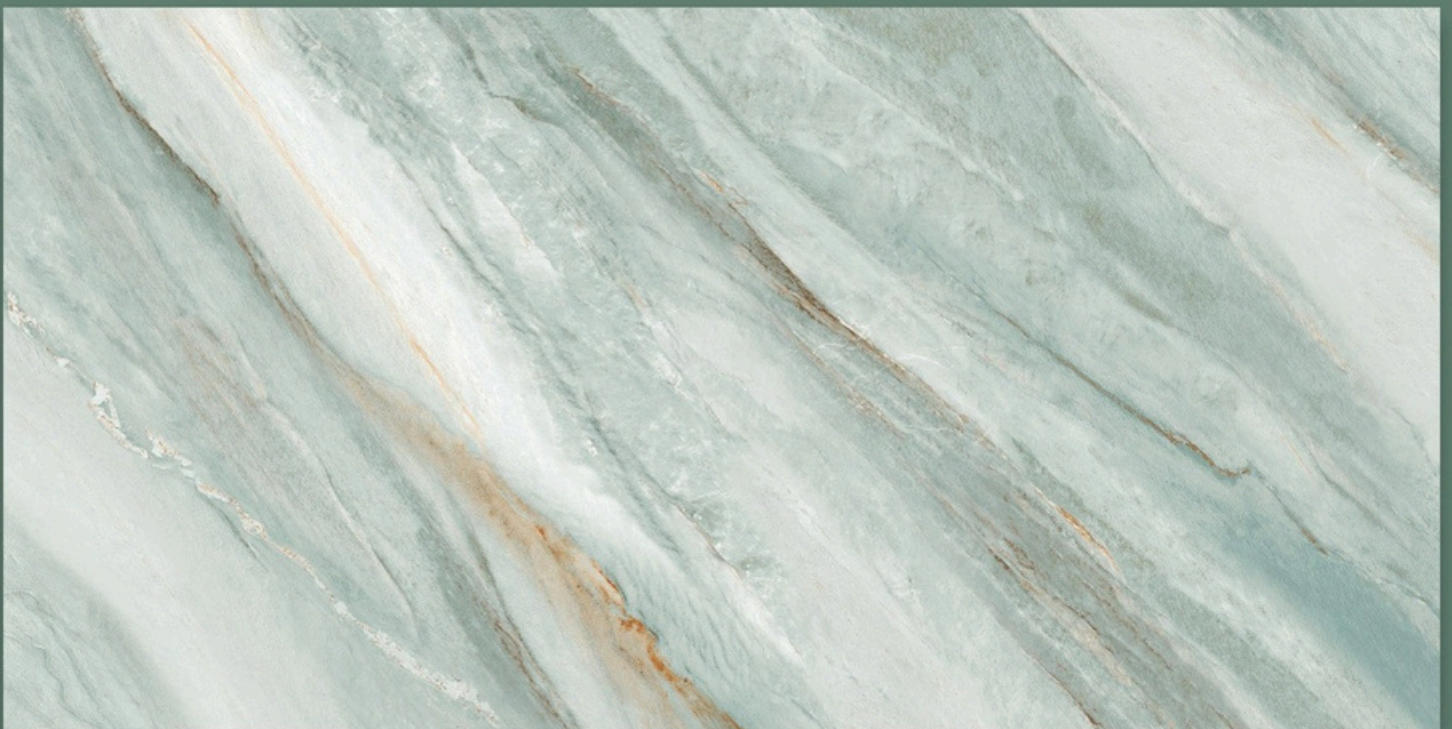

NAVY GOLD

NAVY
GOLD

SIZE : **600X1200MM**

FINISH : **GLOSSY**

RANDOM : **04**

OCEANO

SIZE : **600X1200MM**

FINISH : **GLOSSY**