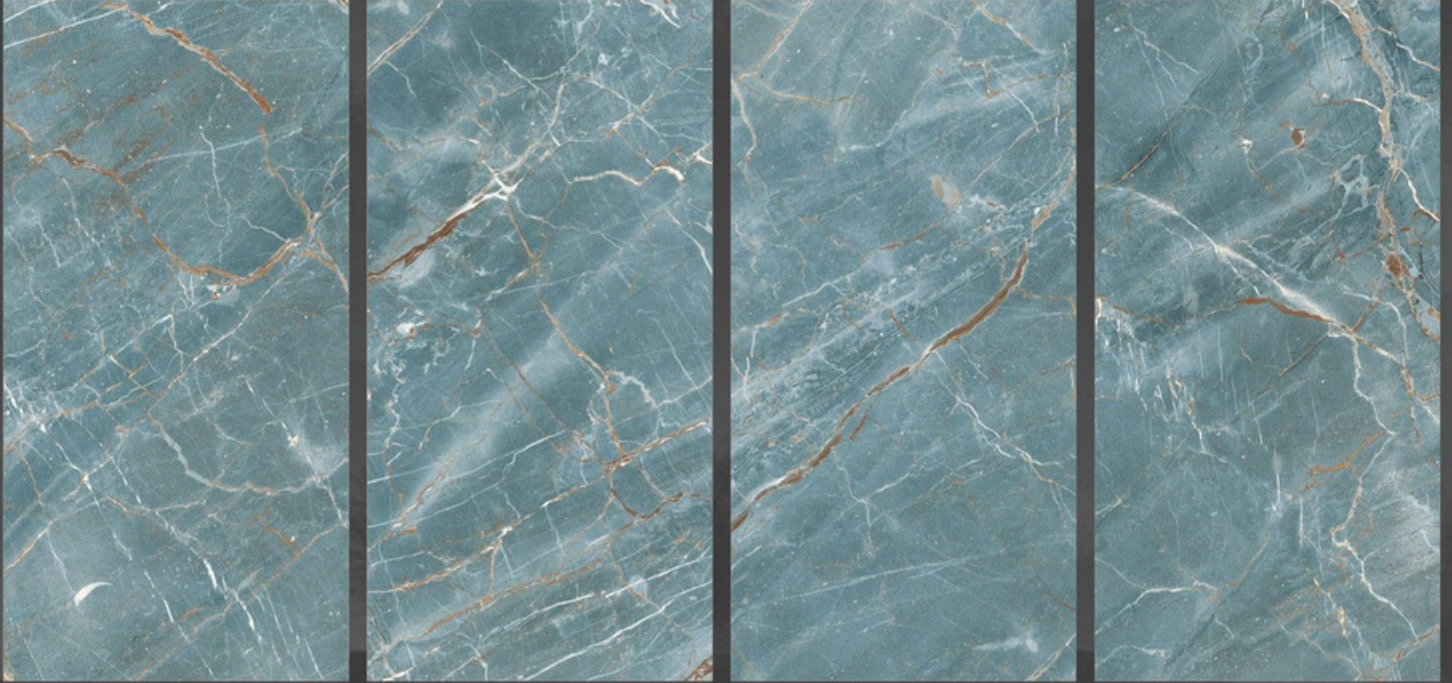

SIZE : **600X1200MM**

FINISH : **GLOSSY**

RANDOM : **04**

MOROCCAN **SEAFOAM**