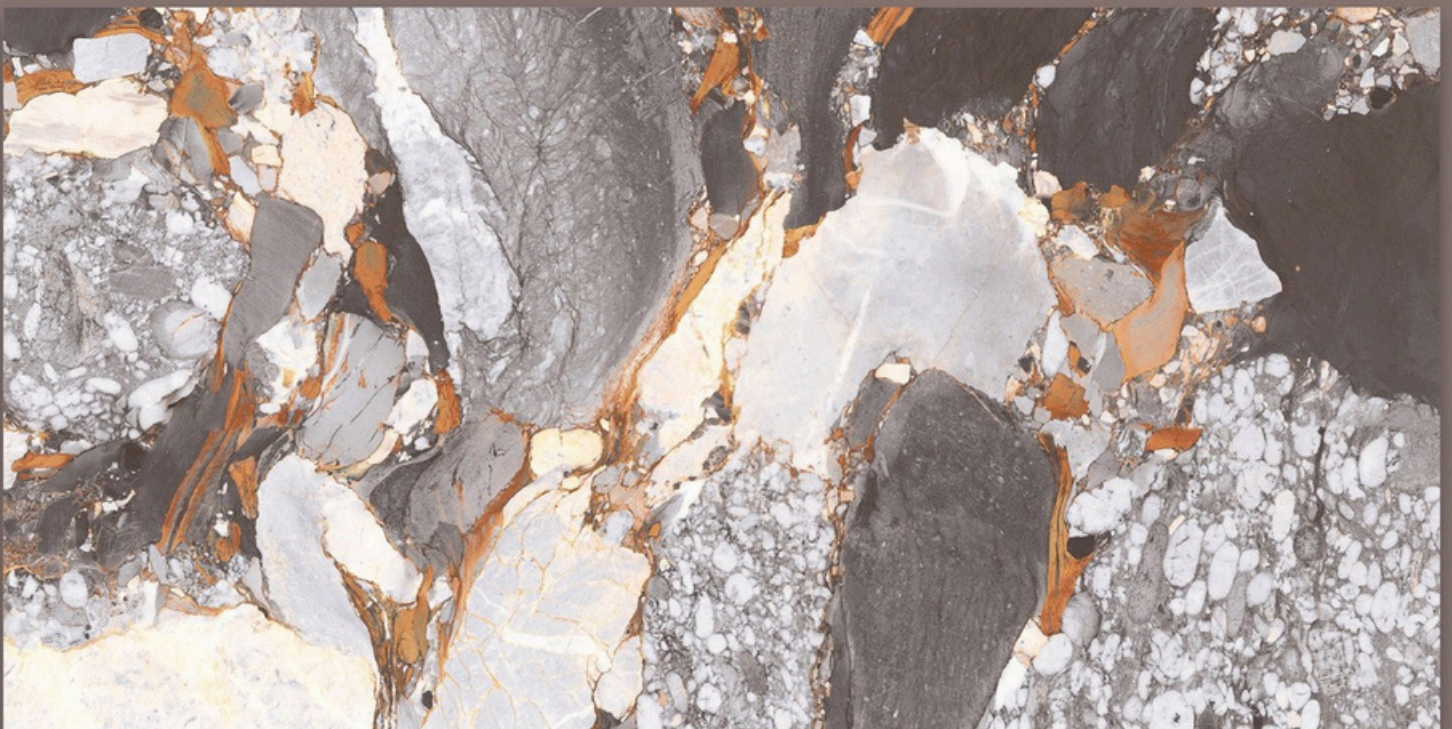

GOLDEN
BLACK

SIZE : **600X1200MM**

FINISH : **GLOSSY**

RANDOM : **04**

GRANULITE **FELSIC**

SIZE : **600X1200MM**

FINISH : **GLOSSY**

RANDOM : **04**