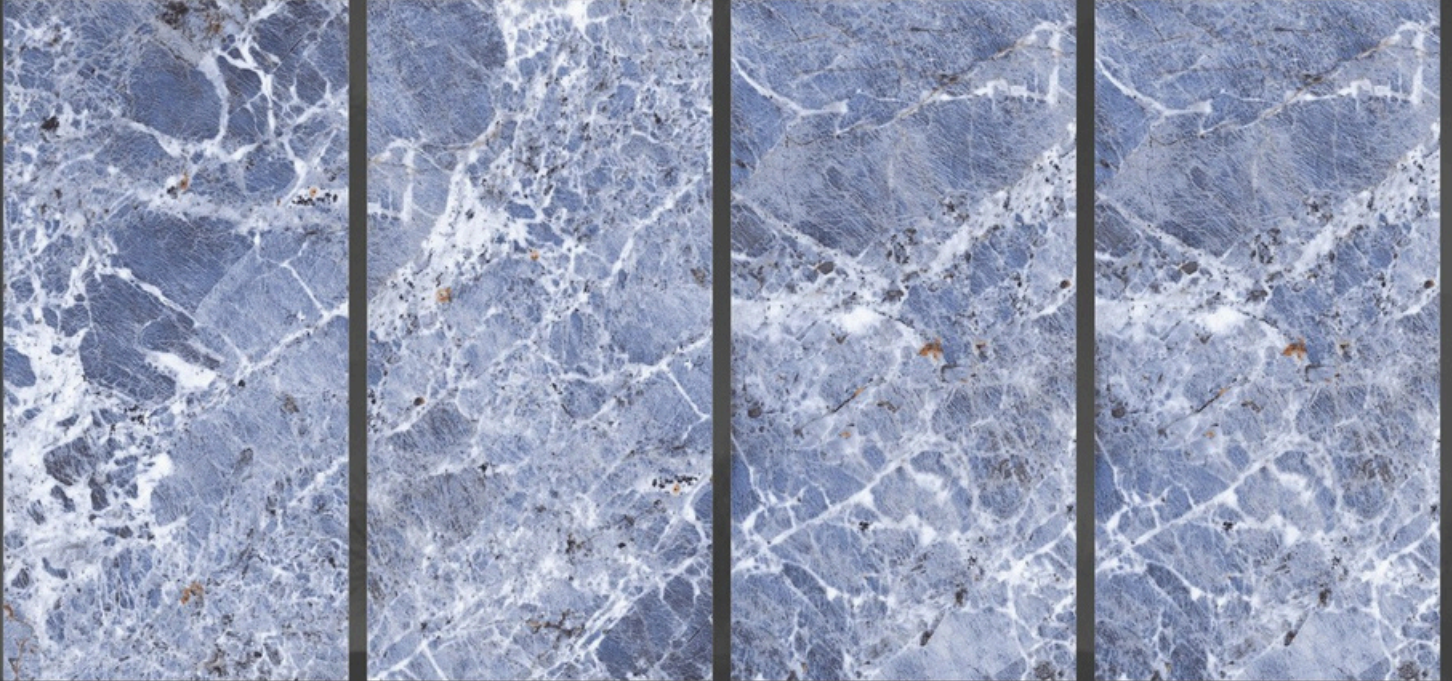

RANDOM : **04**

SEQUOIA **AZUL**

SEQUOIA
AZUL

SIZE : **600X1200MM**

FINISH : **GLOSSY**

RANDOM : **04**

SEQUOIA **BROWN**

SIZE : **600X1200MM**