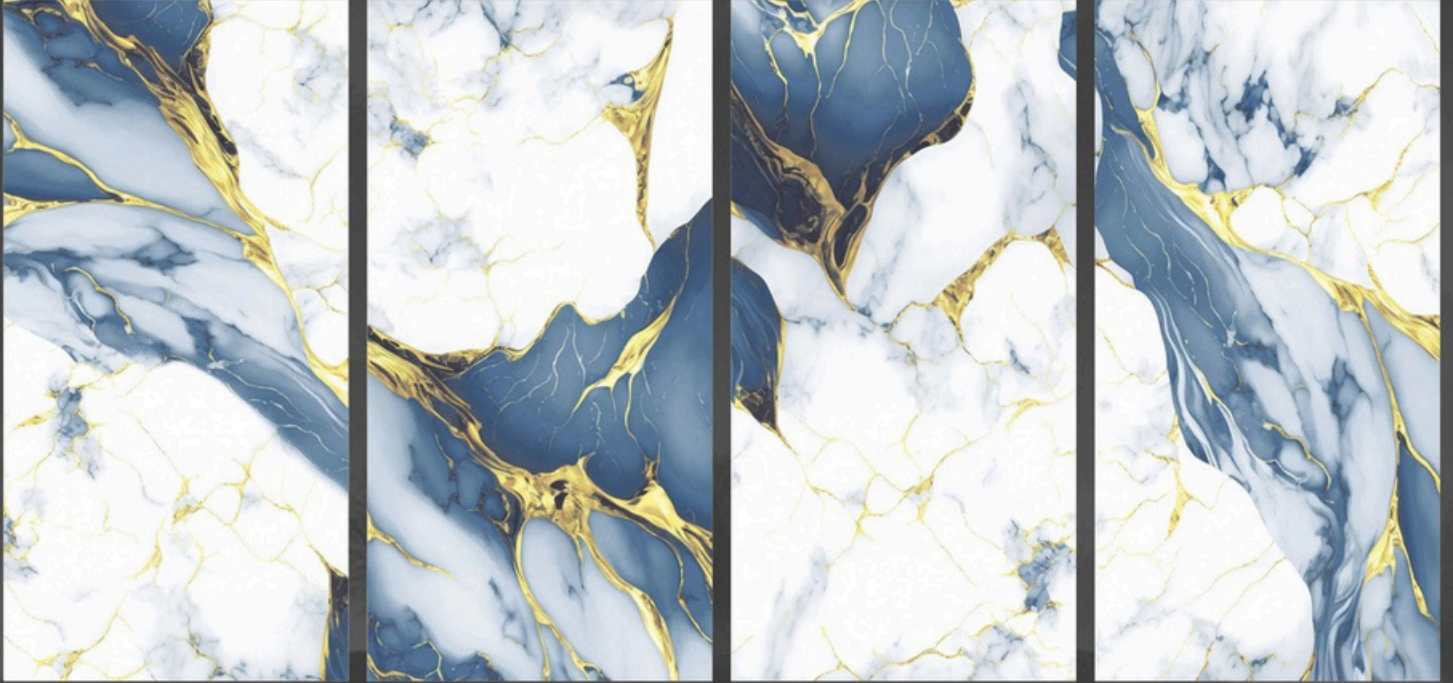

SIZE : **600X1200MM**

FINISH : **GLOSSY**

RANDOM : **04**

CENEFA **AZUL**