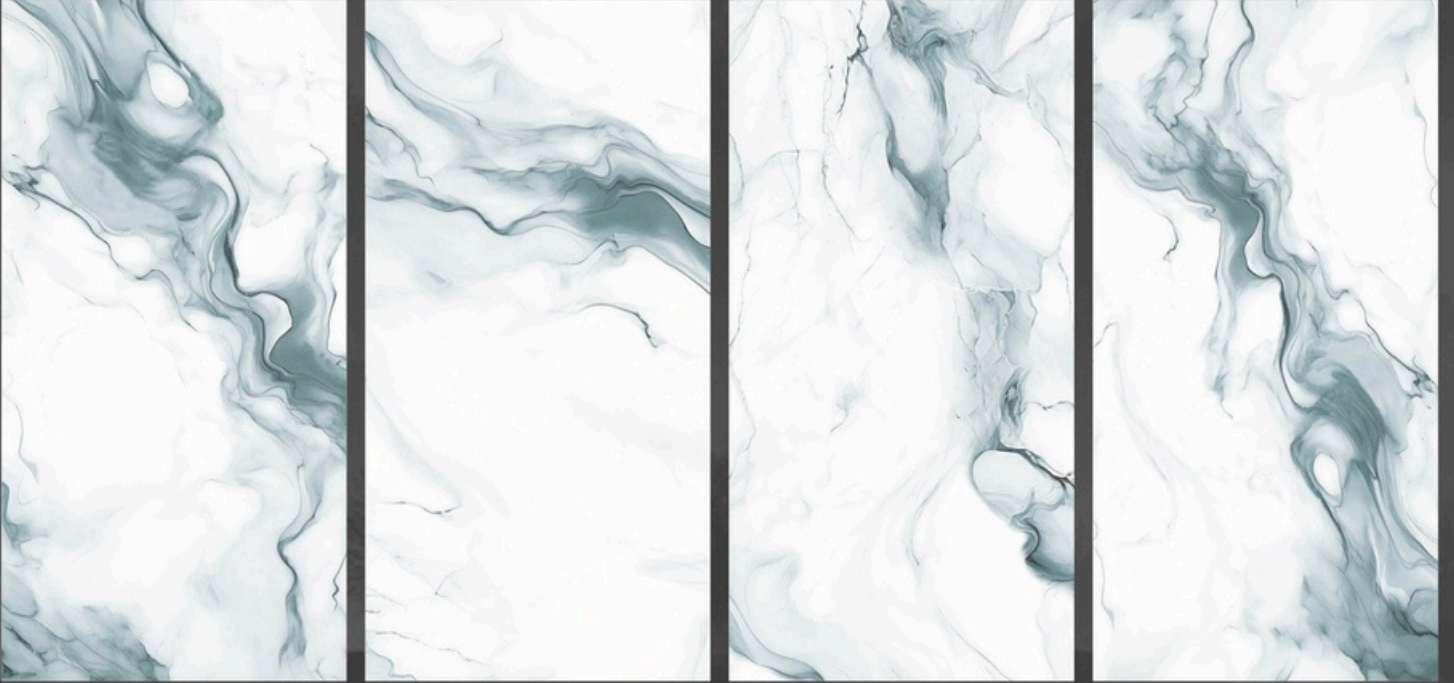

FINISH : **GLOSSY**

RANDOM : **04**

LIBERIA FLUID **AQUA**

LIBERIA FLUID
AQUA

SIZE : **600X1200MM**

FINISH : **GLOSSY**

RANDOM : **04**

LIGHTING **GOLD**