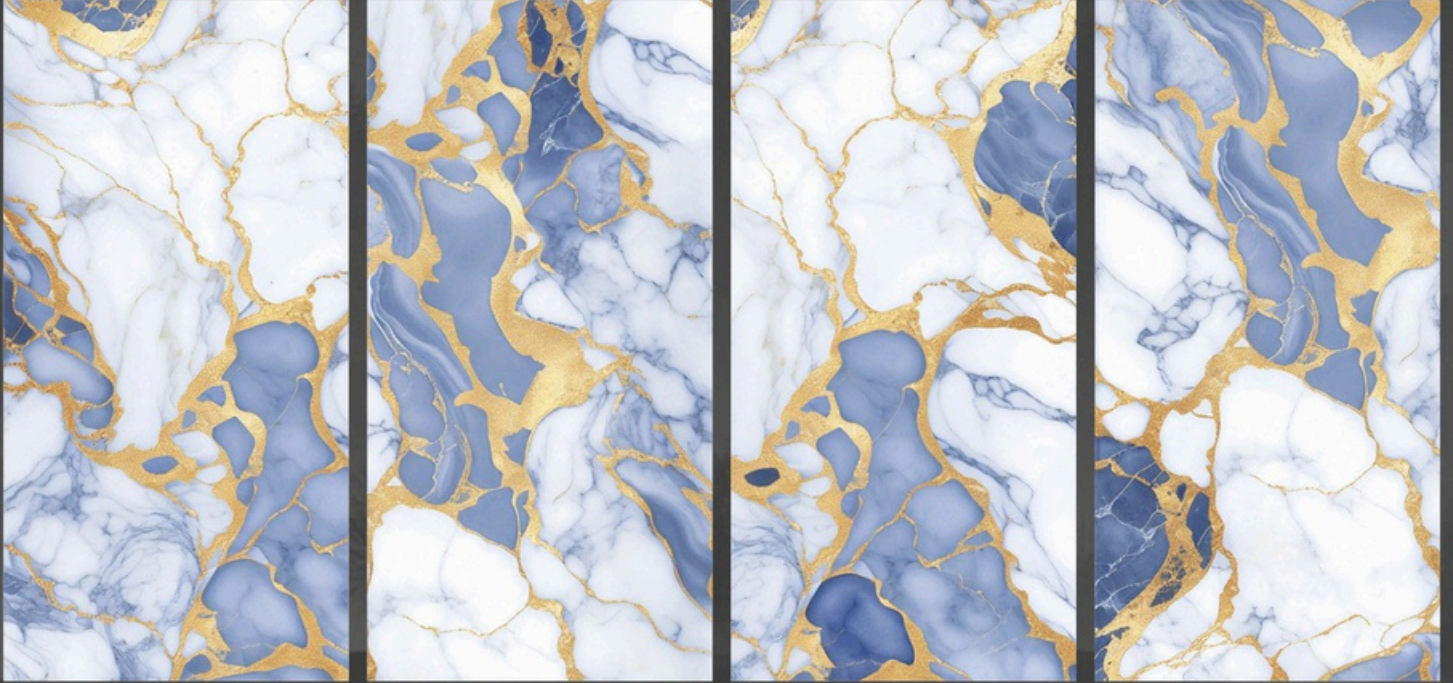

MICHELANGELO **CELESTE**

SIZE : **600X1200MM**

FINISH : **GLOSSY**

RANDOM : **04**

MOROCCAN **SEAFOAM**

SIZE : **600X1200MM**

FINISH : **GLOSSY**

RANDOM : **04**