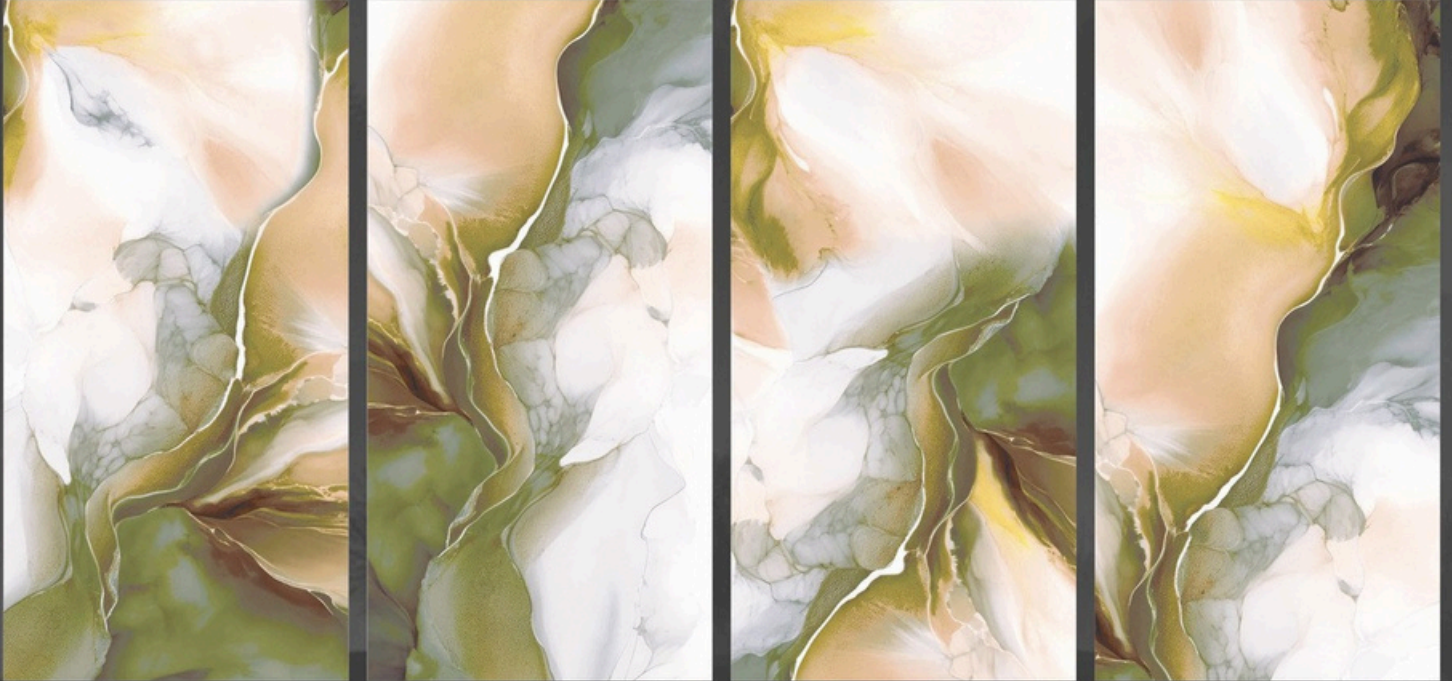

SIZE : **600X1200MM**

FINISH : **GLOSSY**

RANDOM : **04**

LAWRENCE **ART**