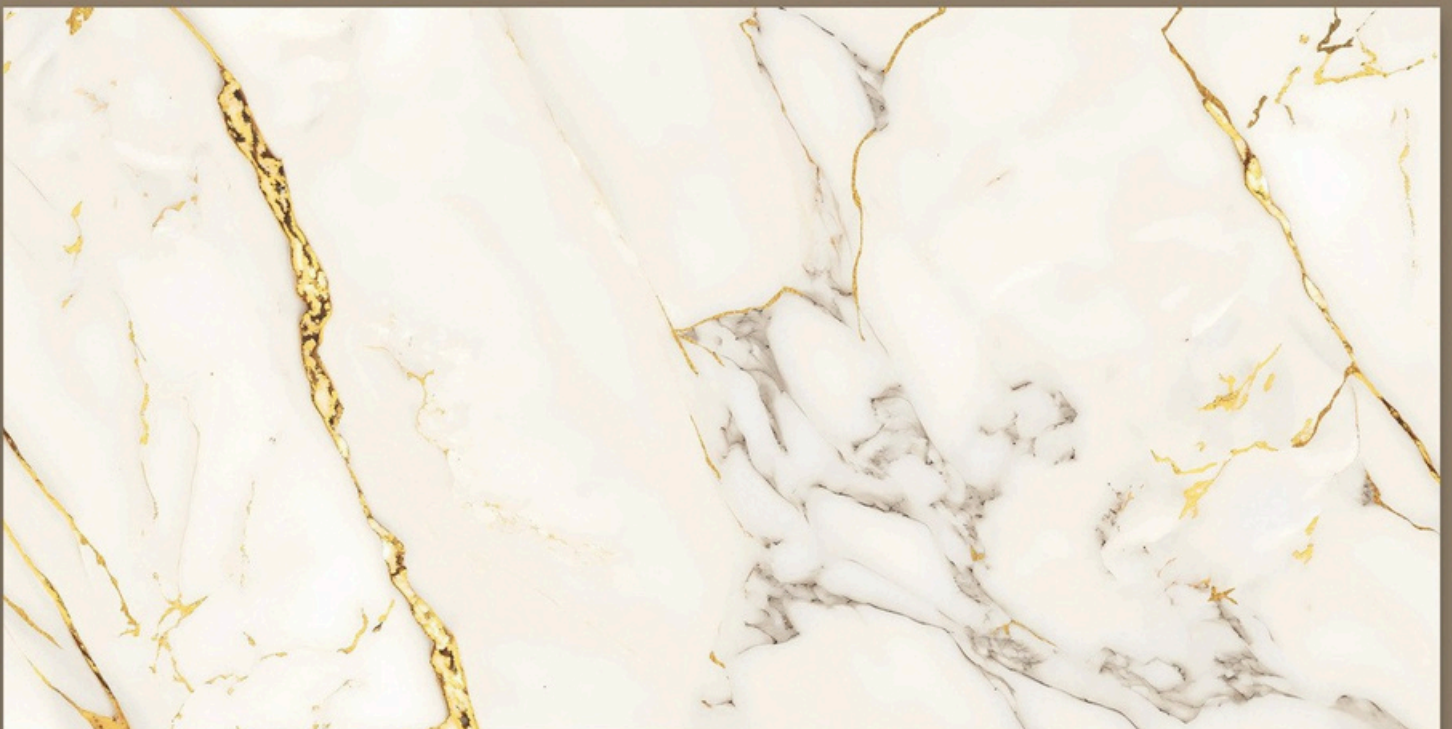

FINISH : **GLOSSY**

RANDOM : **04**

LIBERIA FLUID **AQUA**

LIBERIA FLUID
AQUA

SIZE : **600X1200MM**

FINISH : **GLOSSY**

RANDOM : **04**

LIGHTING **GOLD**