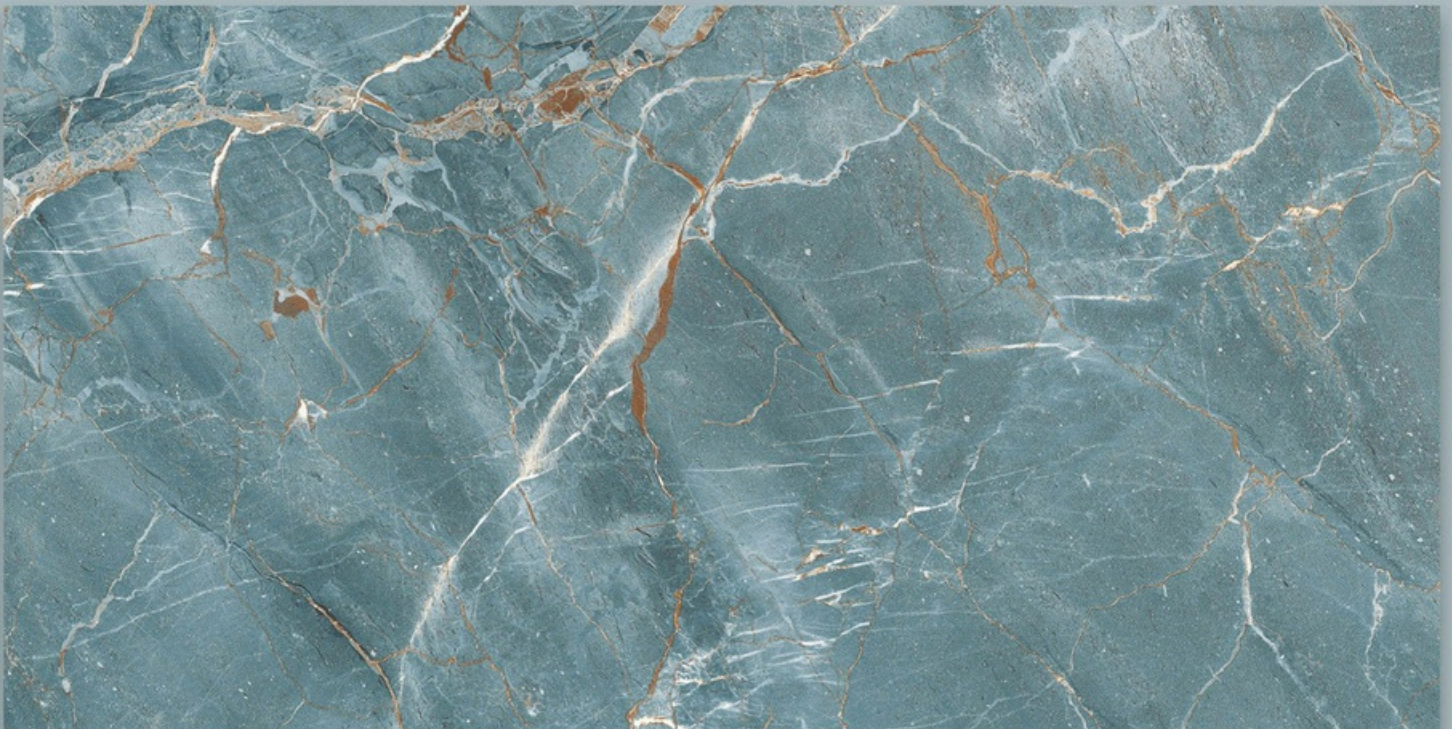

MICHELANGELO **CELESTE**

SIZE : **600X1200MM**

FINISH : **GLOSSY**

RANDOM : **04**

MOROCCAN **SEAFOAM**

SIZE : **600X1200MM**

FINISH : **GLOSSY**

RANDOM : **04**