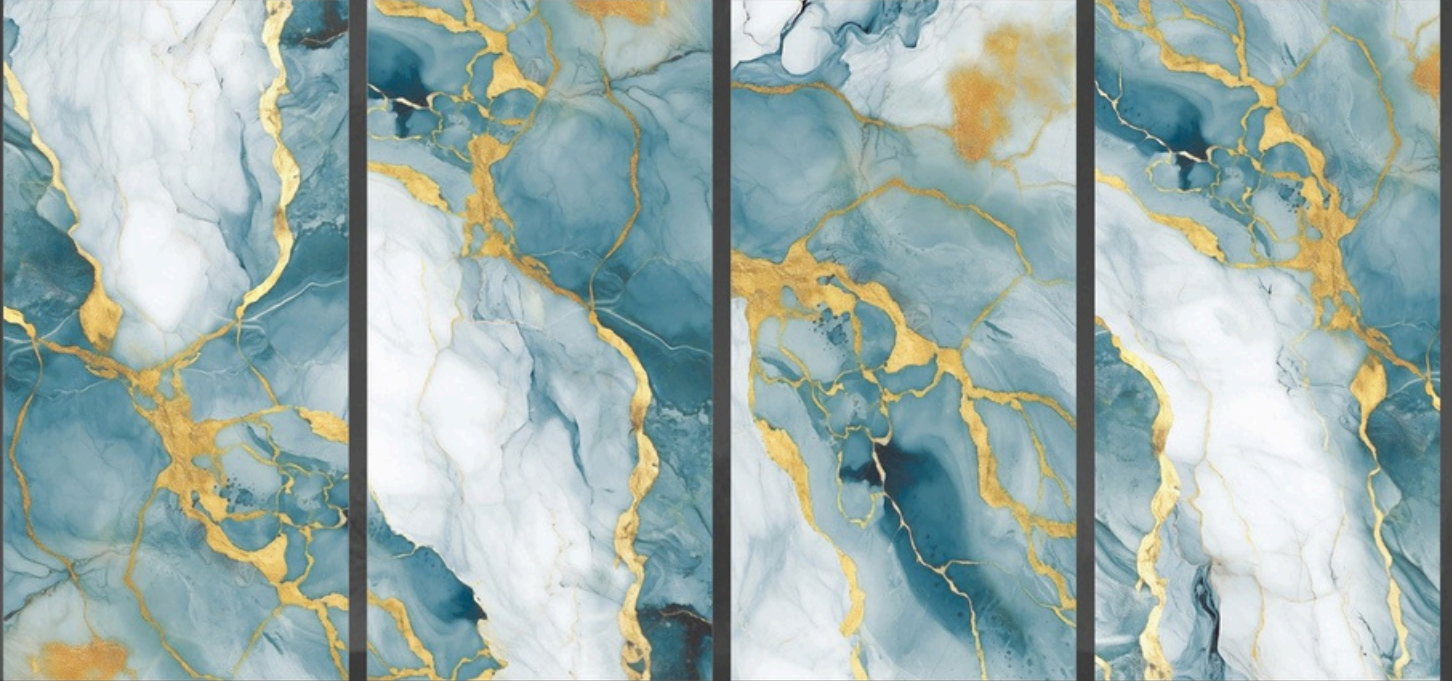

SIZE : **600X1200MM**

FINISH : **GLOSSY**

RANDOM : **04**

AURIC **AQUA**

SIZE : **600X1200MM**

FINISH : **GLOSSY**

RANDOM : **04**

BROTH **AQUA**