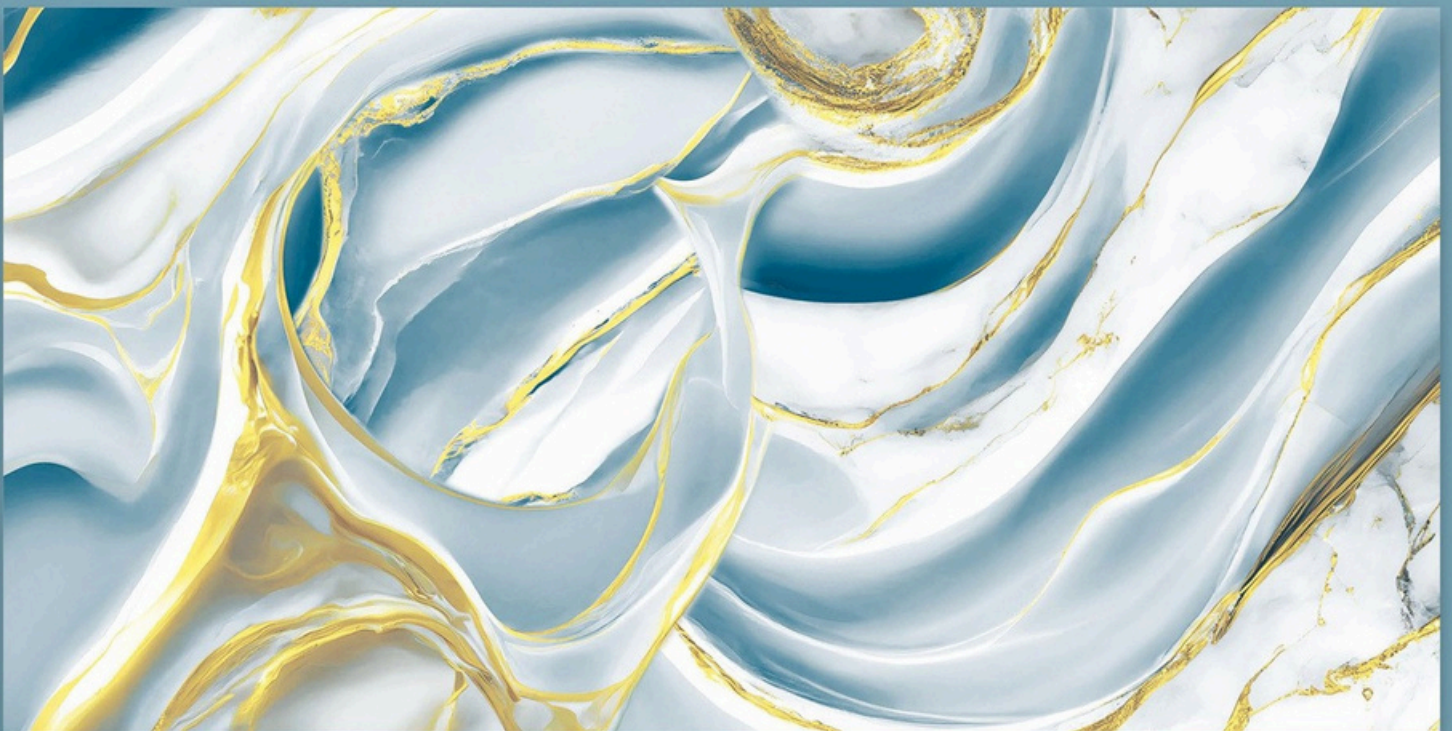

SIZE : **600X1200MM**

FINISH : **GLOSSY**

RANDOM : **04**

FRIO **AQUA**