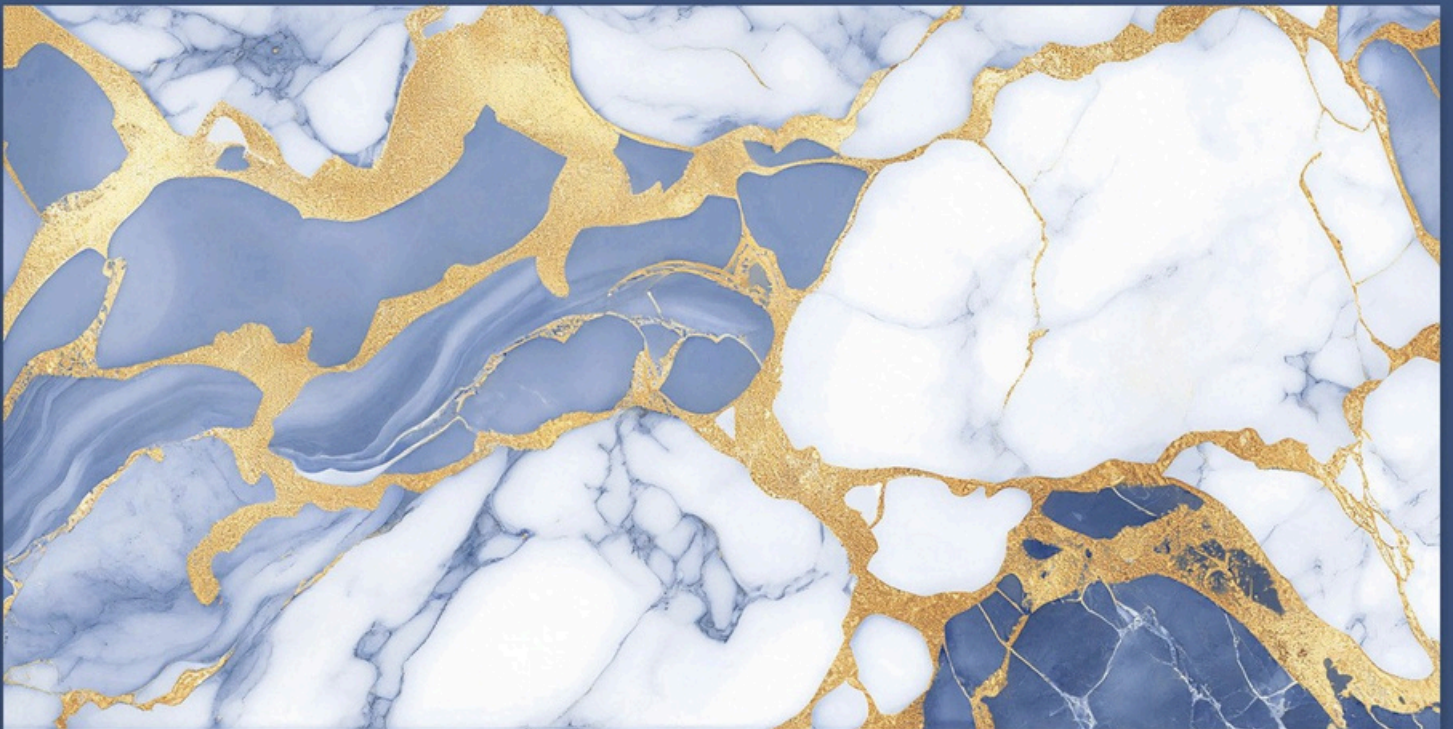

SIZE : **600X1200MM**

FINISH : **GLOSSY**

RANDOM : **04**

NAVY GOLD