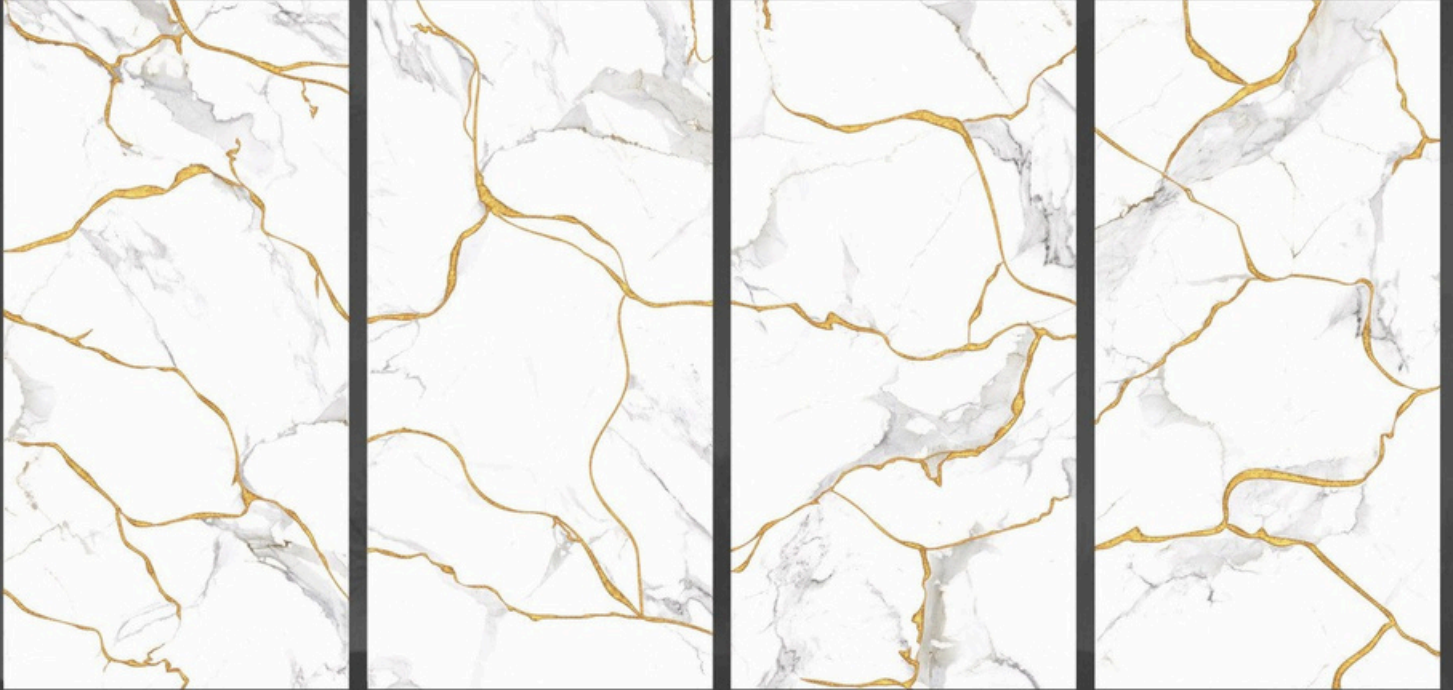

**600x1200 MM
24X48 INCH
COLORICO
COLLECTION**

www.guptaceramics.com

PROMINENCE

Radiates in Every surroundings

presenting our **Colorico Collection**, meticulously crafted for elegance. Elevate your space with 600*1200mm masterpieces, where artistry meets sophistication, creating timeless allure and grandeur.