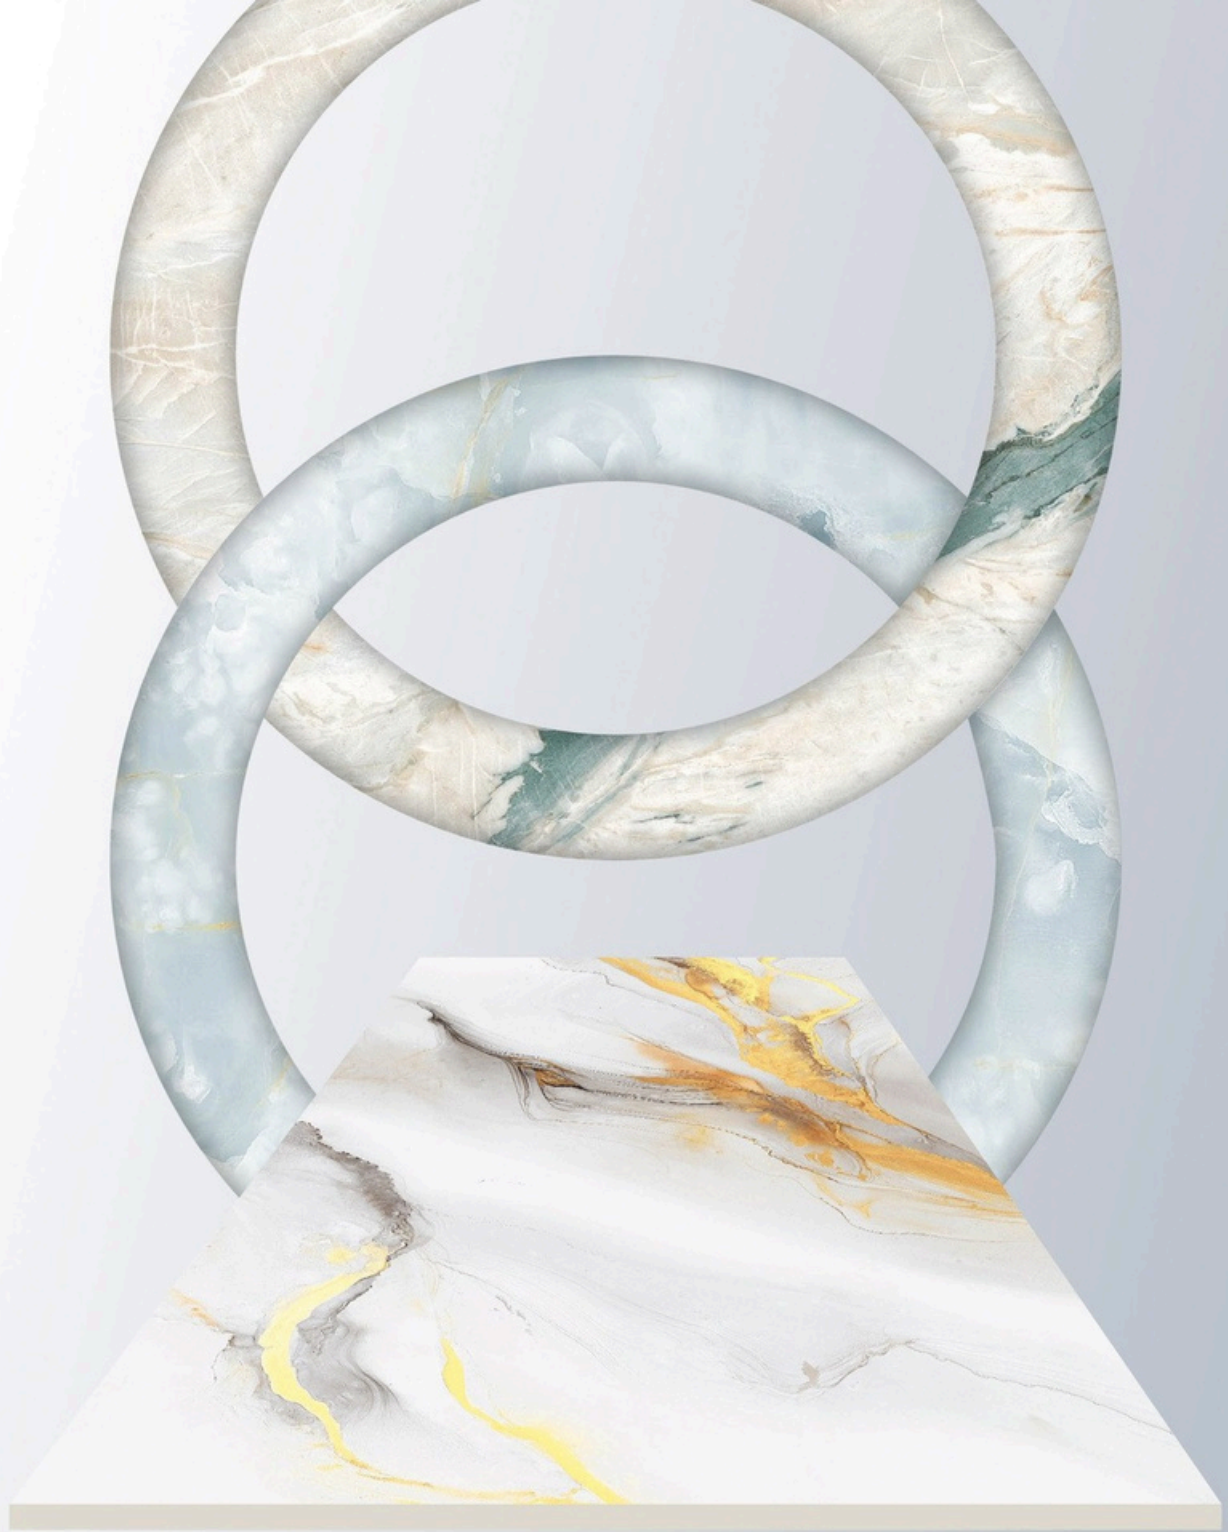

**600x1200 MM
24X48 INCH
COLORICO
COLLECTION**

www.guptaceramics.com

PROMINENCE

Radiates in Every surroundings

presenting our **Colorico Collection**, meticulously crafted for elegance. Elevate your space with 600*1200mm masterpieces, where artistry meets sophistication, creating timeless allure and grandeur.