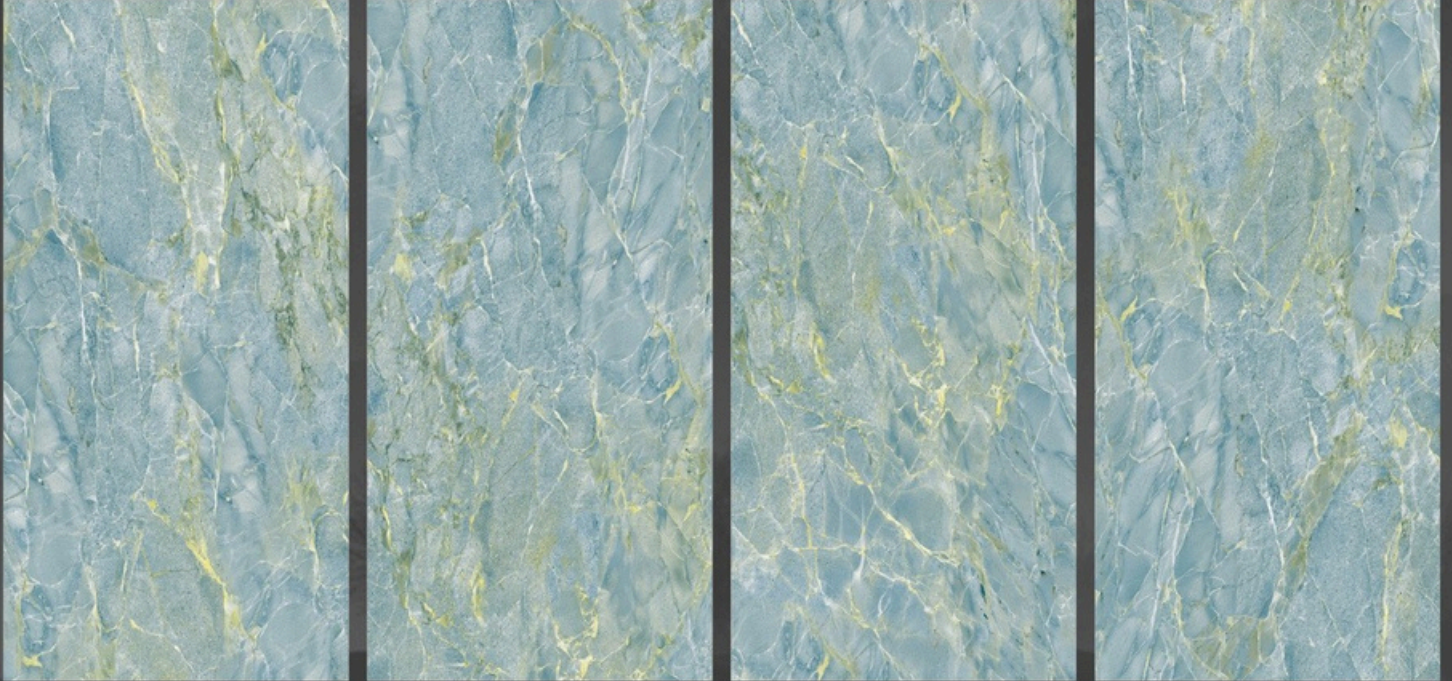

SIZE : **600X1200MM**

FINISH : **GLOSSY**

RANDOM : **04**

SPIDER **AQUA**