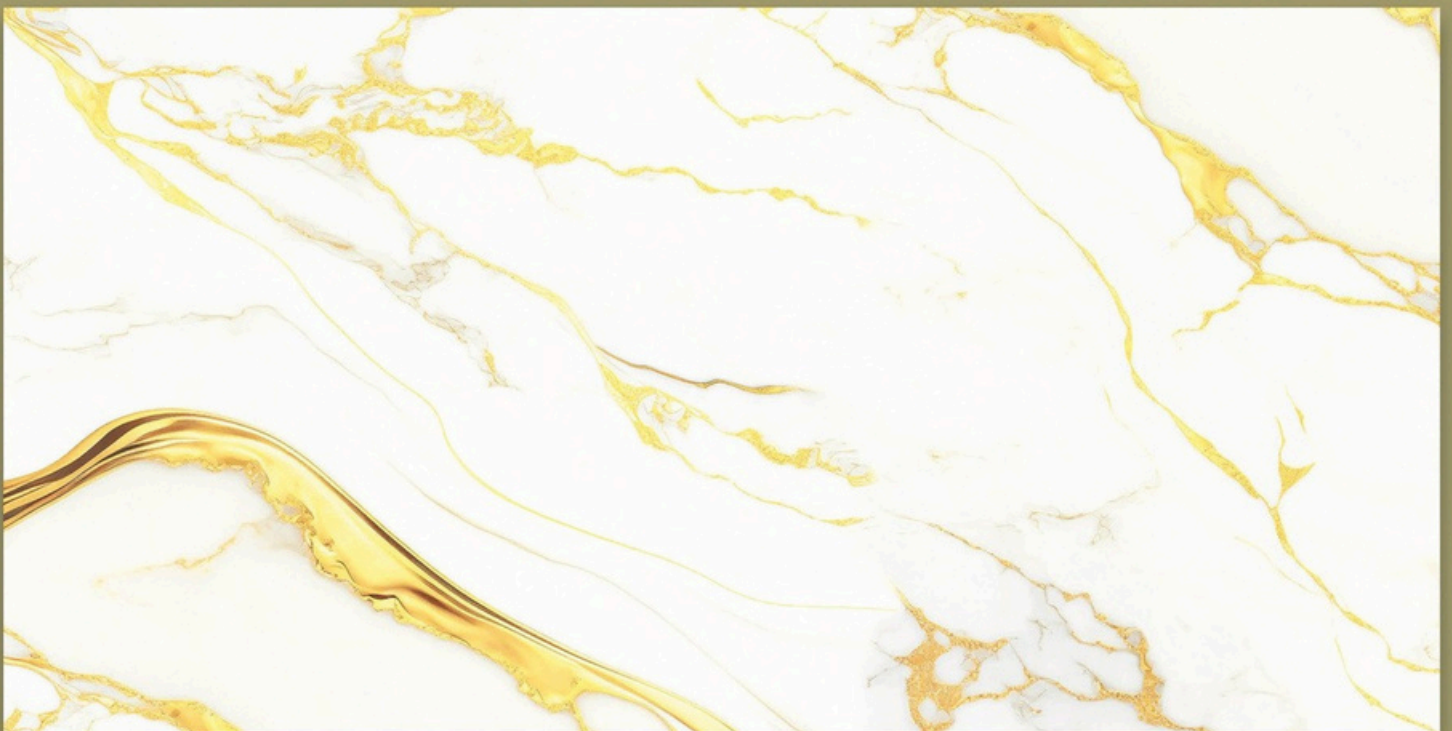

LUCENT
TEAL

SIZE : **600X1200MM**

FINISH : **GLOSSY**

RANDOM : **04**

LUXURIOUS **GOLD**

SIZE : **600X1200MM**

FINISH : **GLOSSY**

RANDOM : **04**