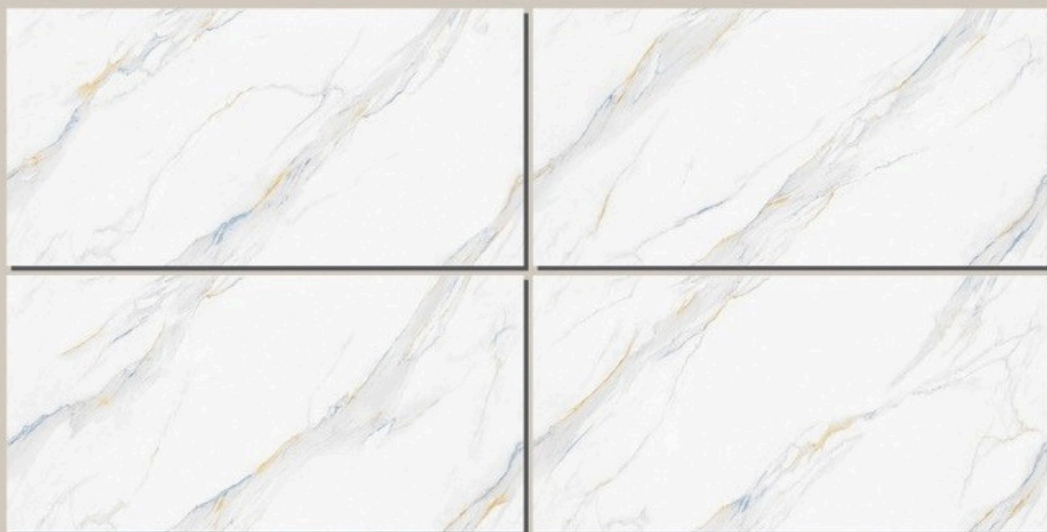

CALACATTA FANTASY