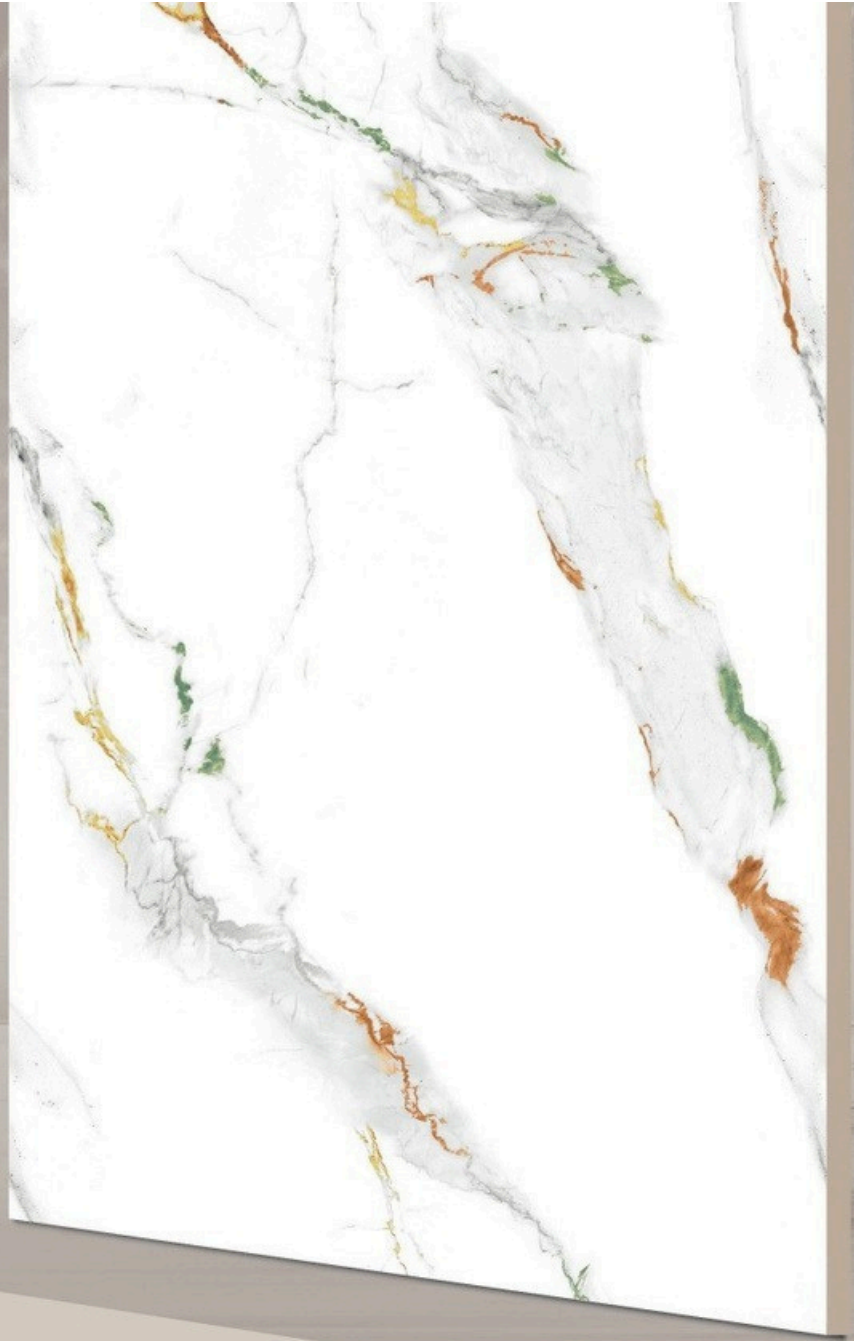

SIZE :
600x1200MM

FINISH :
CARVING

RANDOM :
04