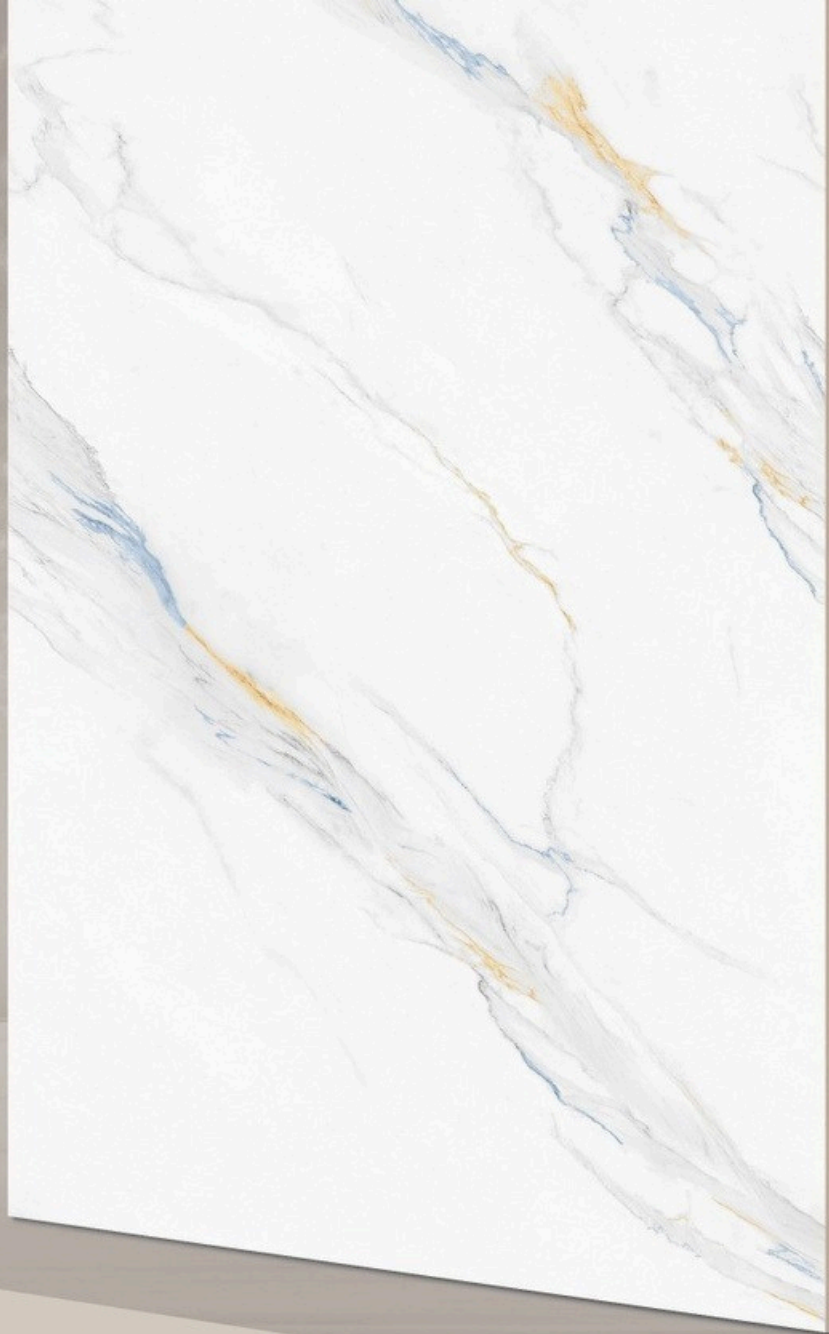

SIZE :
600x1200MM

FINISH :
CARVING

RANDOM :
04