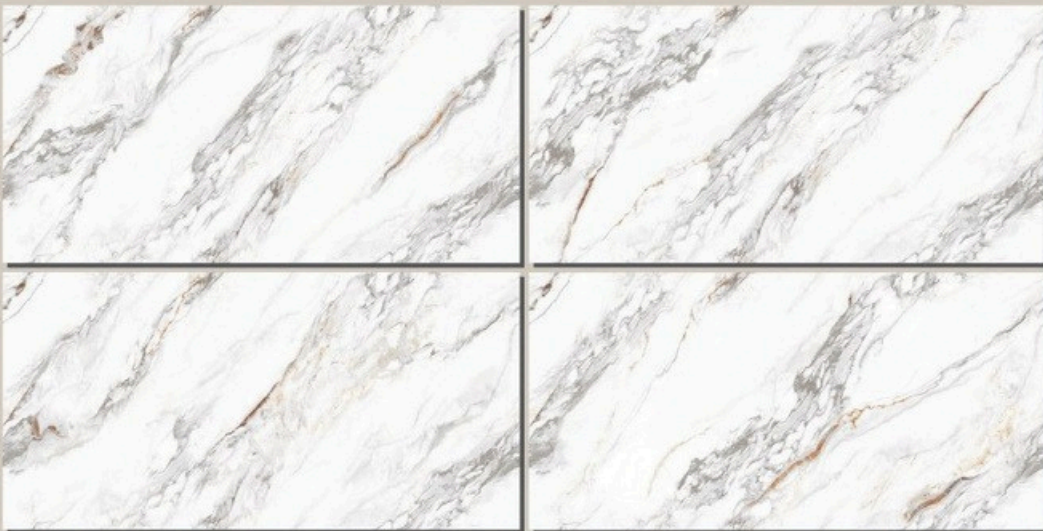

SIZE :
600x1200MM

FINISH :
CARVING

RANDOM :
04

MARRONE EMPERADOR

SIZE :
600x1200MM

FINISH :
CARVING

RANDOM :
04

NATURAL CALACATTA