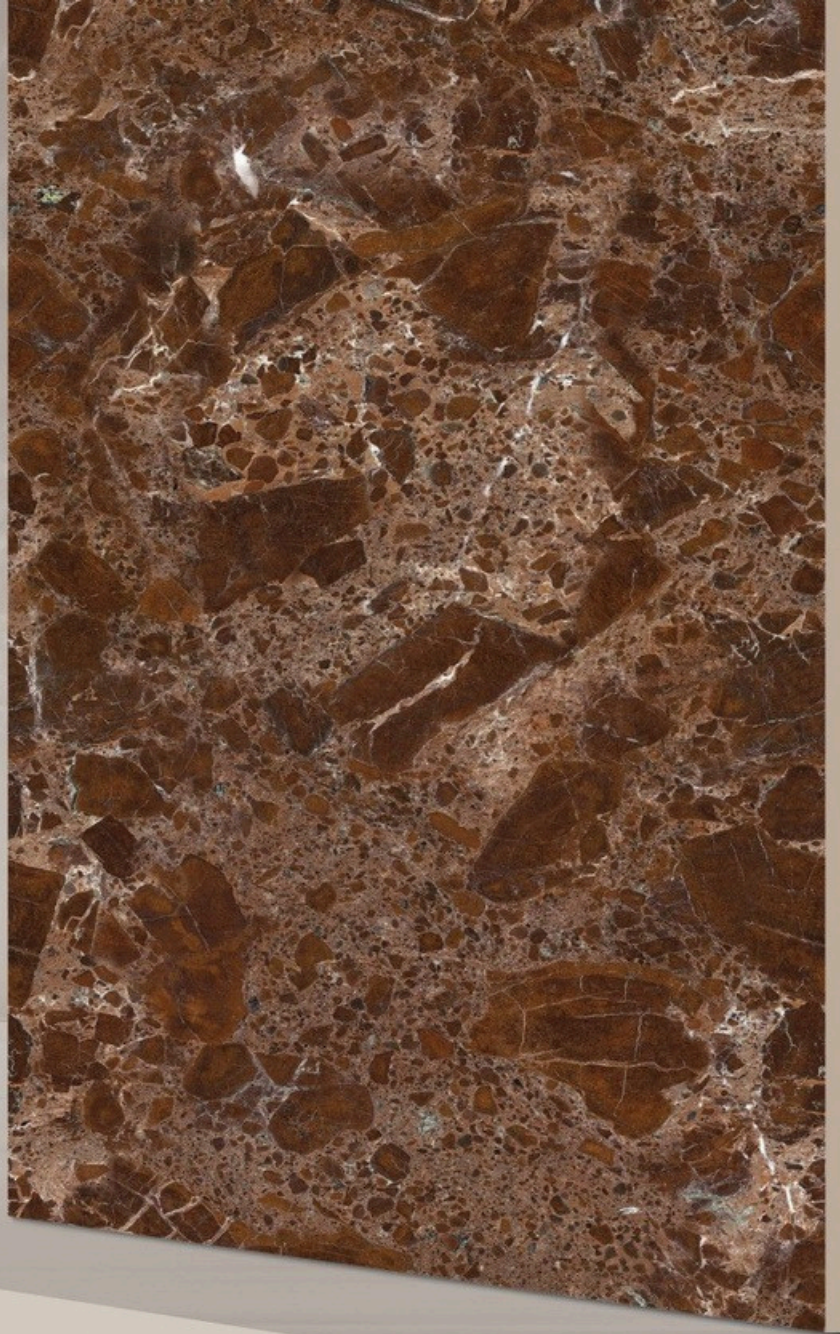

SIZE :
600x1200MM

FINISH :
CARVING

RANDOM :
04

MARRONE EMPERADOR

SIZE :
600x1200MM

FINISH :
CARVING

RANDOM :
04

NATURAL CALACATTA