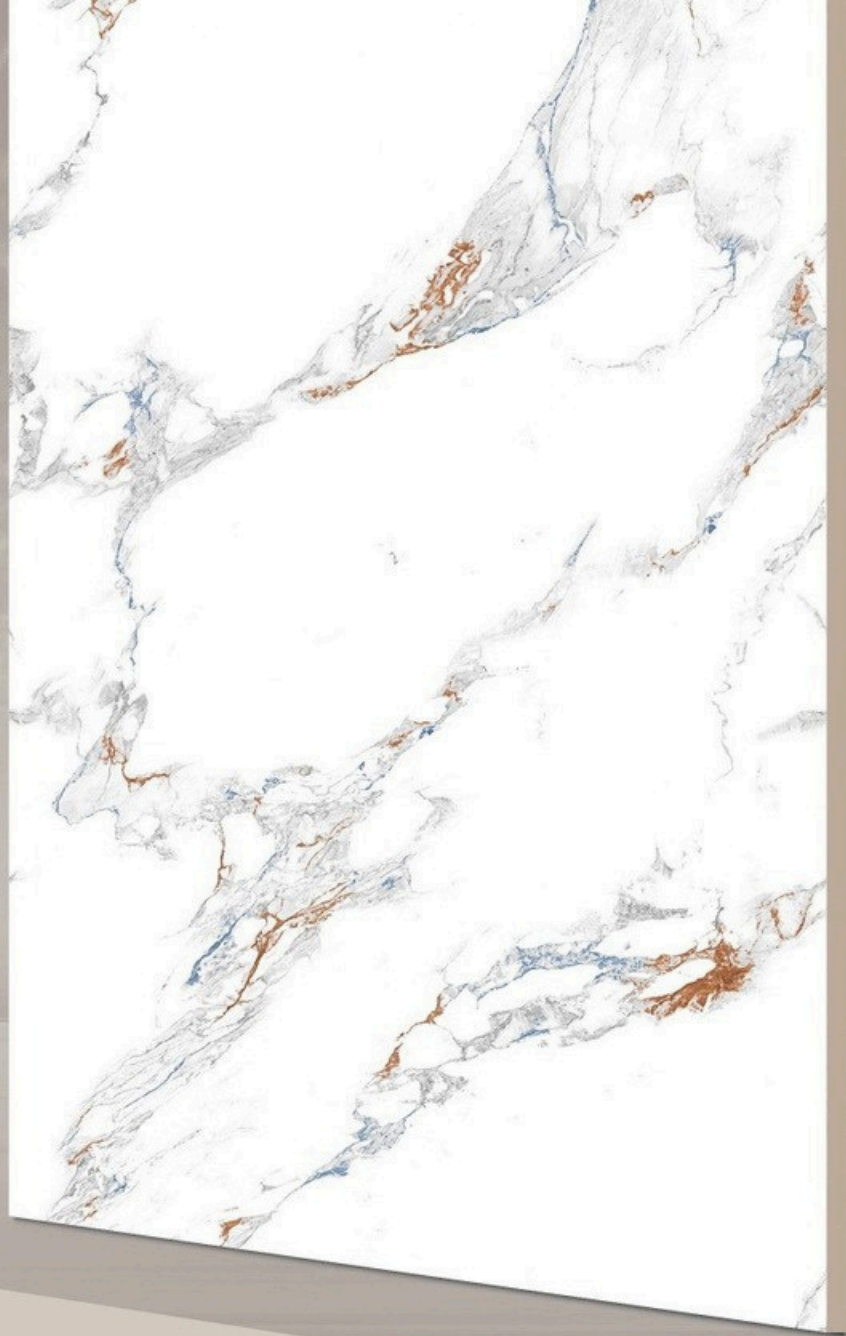

SIZE :
600x1200MM

FINISH :
CARVING

RANDOM :
04