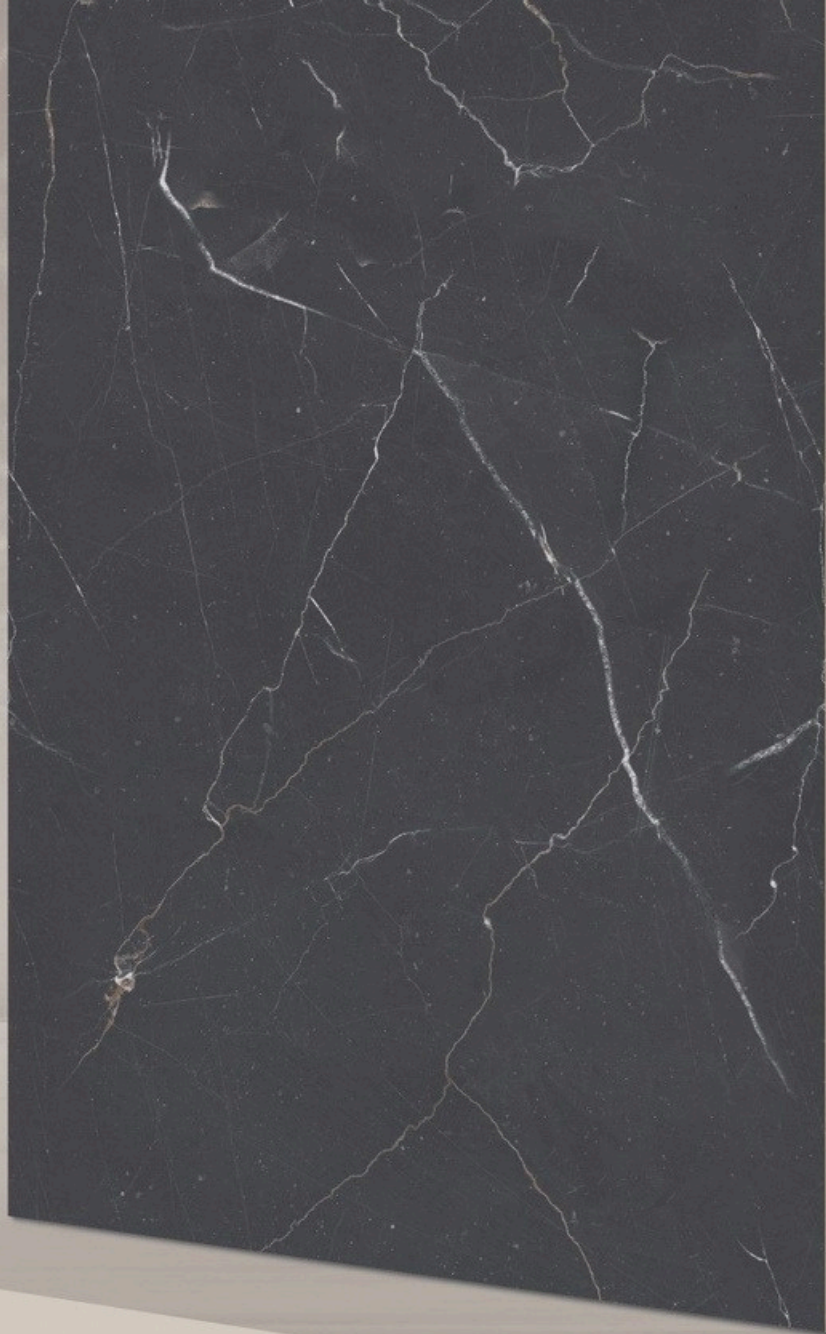

SIZE :
600x1200MM

FINISH :
CARVING

RANDOM :
04