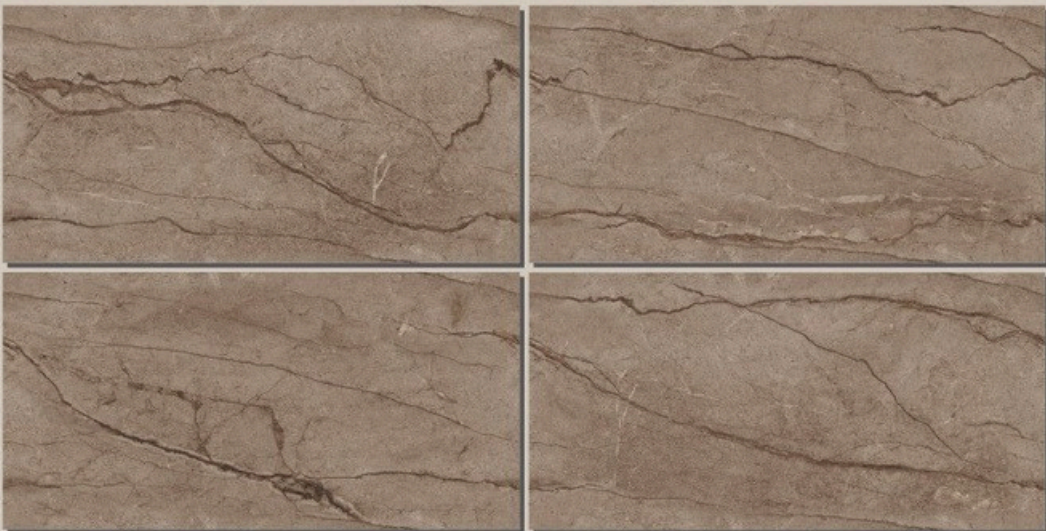

AVARIYO CHOCO