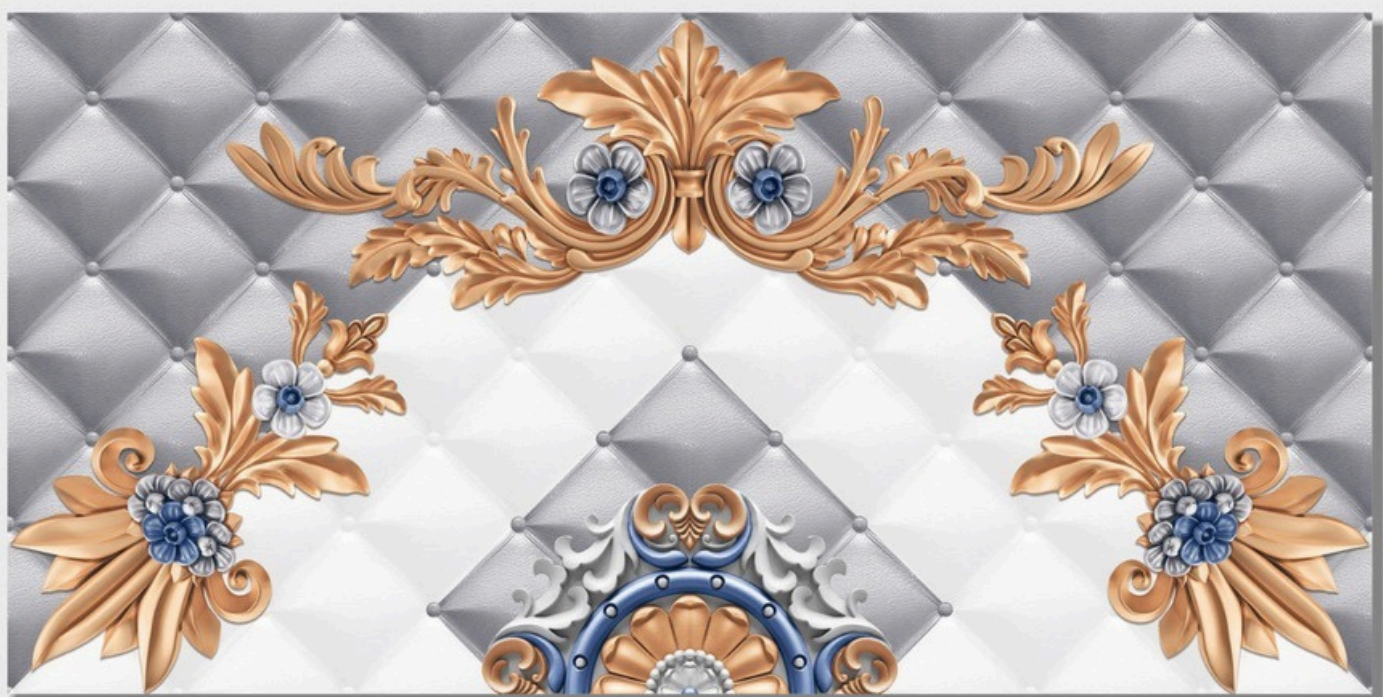

1004

600x
1200MM | **GLOSSY**
FINISH