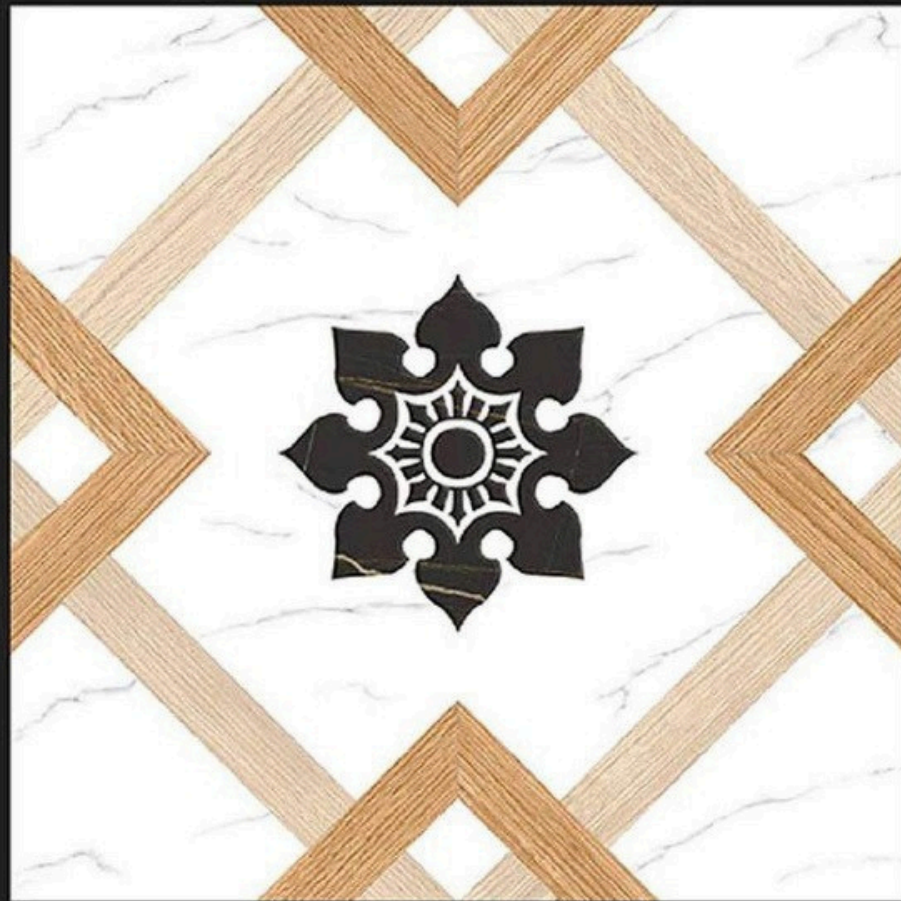

INDOOR

RECEPTION

BEDROOM

BATHROOM

WHITE BODY
PORCELAIN TILES

600 X
600 mm

2019

Application :