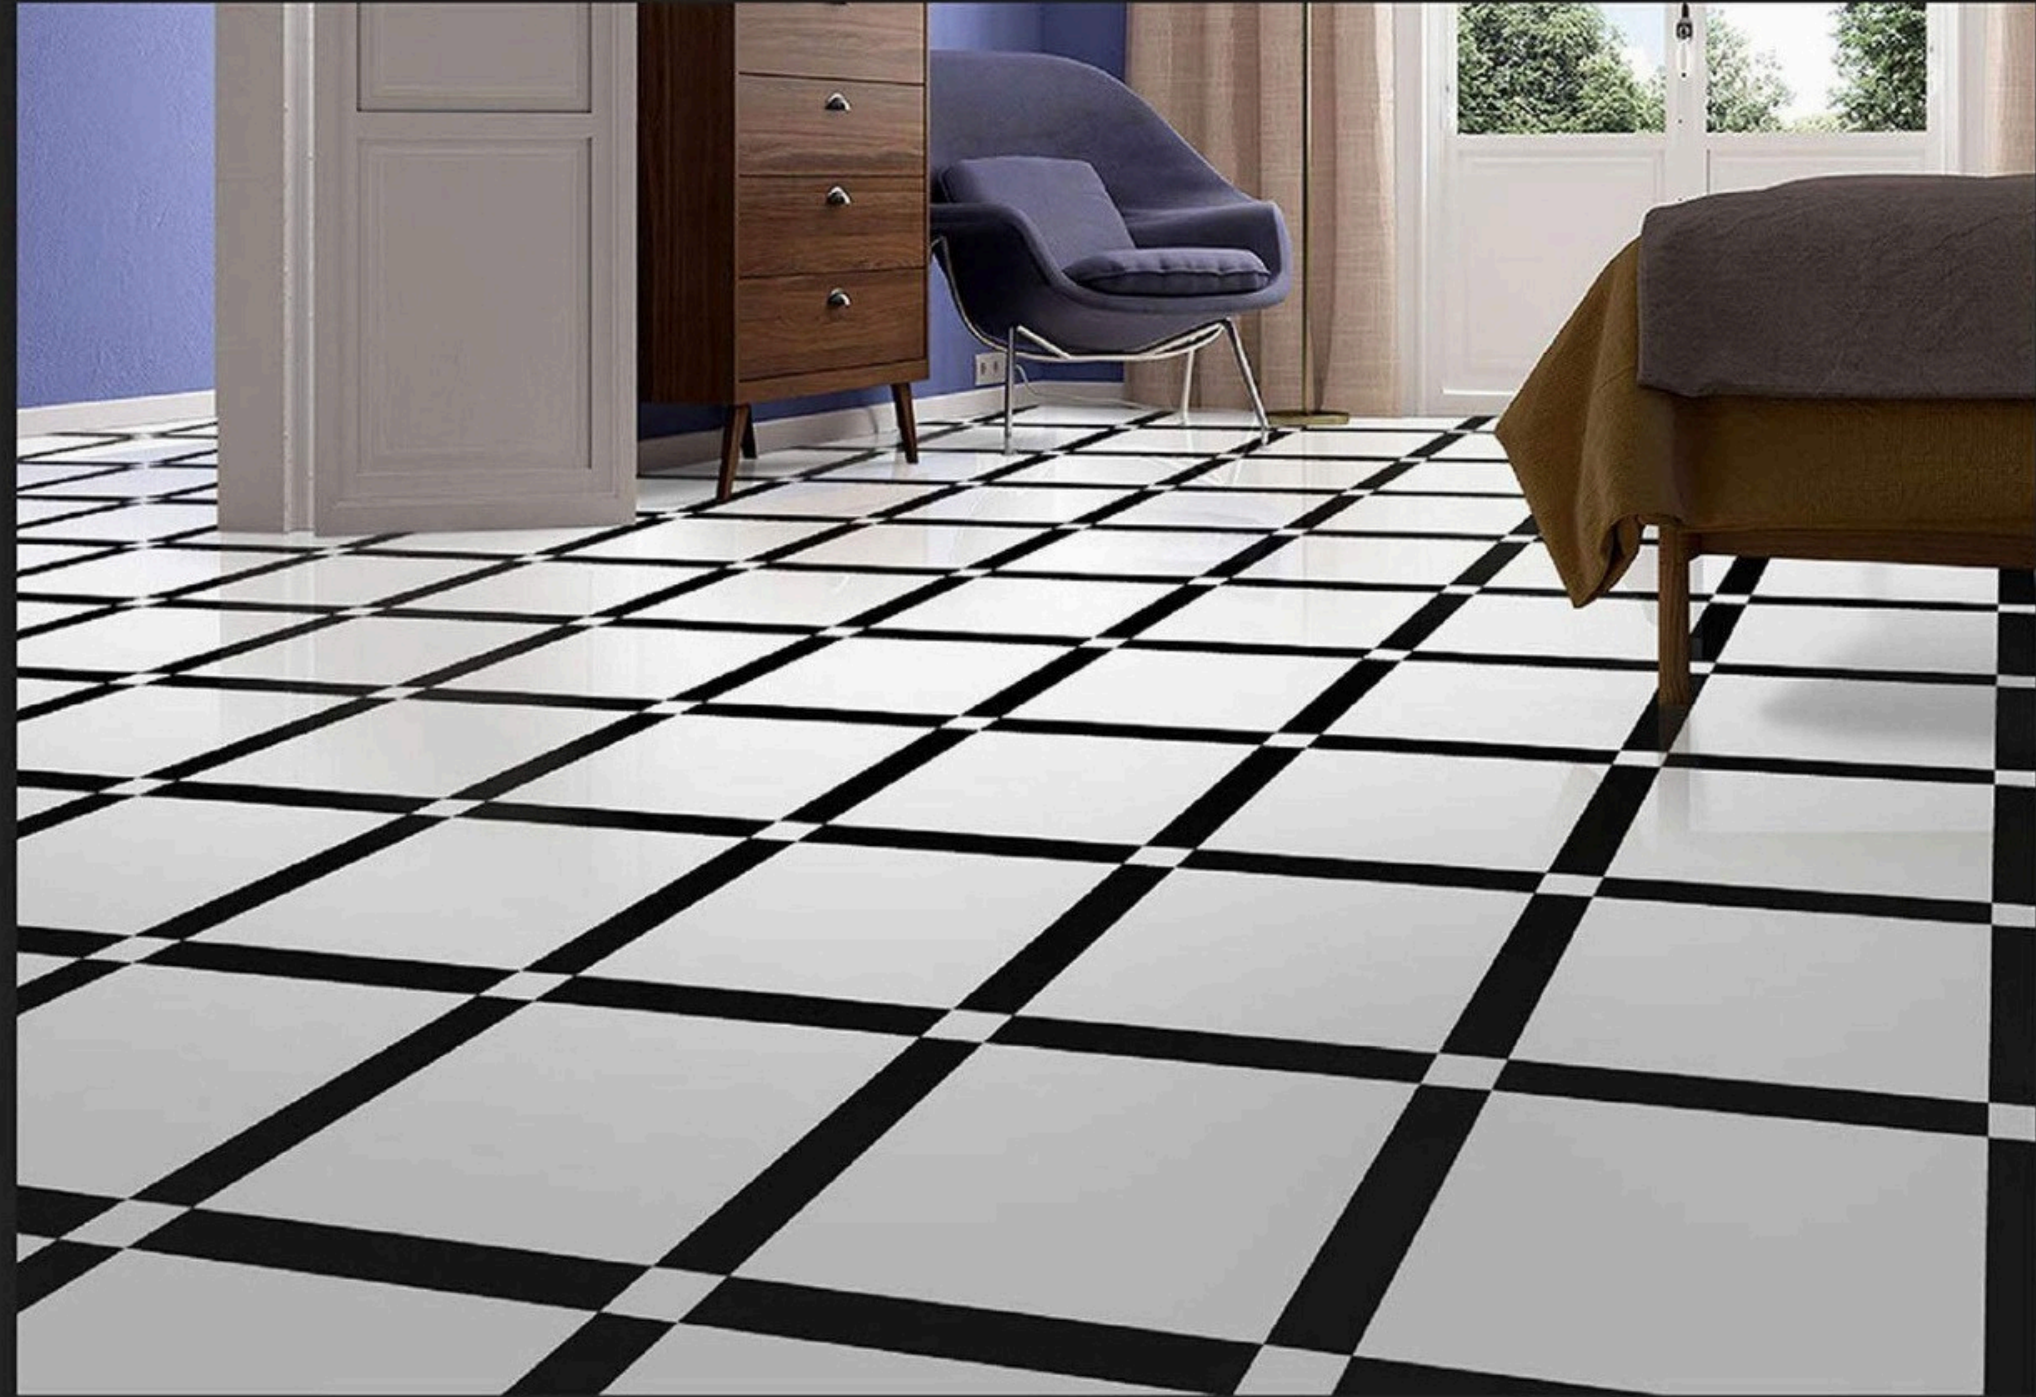

Application :

- WALL
- FLOOR
- INDOOR
- RECEPTION
- BEDROOM
- BATHROOM

WHITE BODY
PORCELAIN TILES

600X
600mm

2035

Application :

WALL

FLOOR