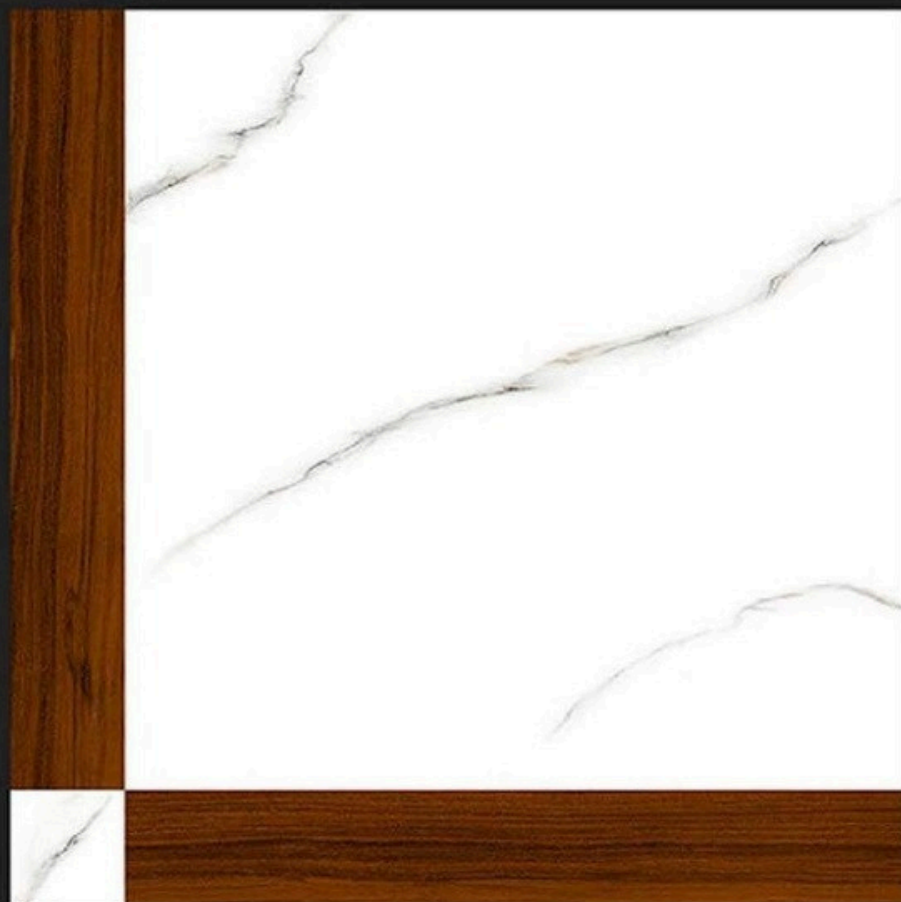

WHITE BODY **600**X
PORCELAIN TILES **600**mm

2027

Application :

WALL

FLOOR

INDOOR

RECEPTION

BEDROOM

BATHROOM