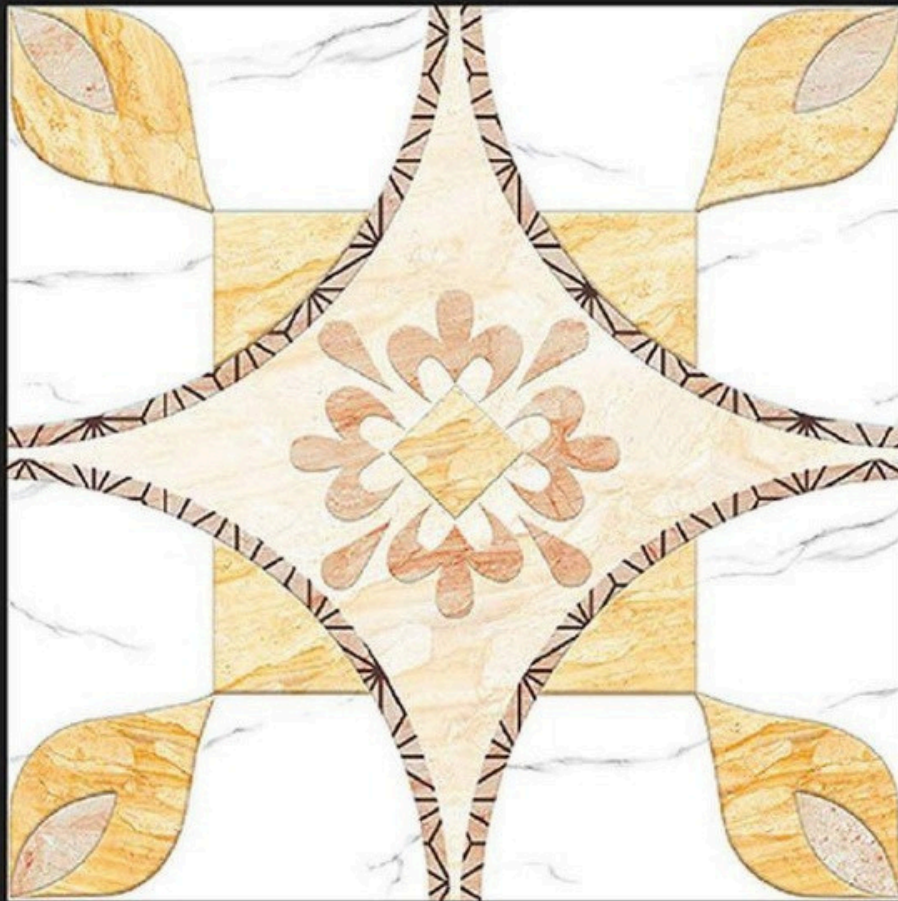

WALL

FLOOR

INDOOR

RECEPTION

BEDROOM

BATHROOM

WHITE BODY
PORCELAIN TILES **600**X
600mm

2015