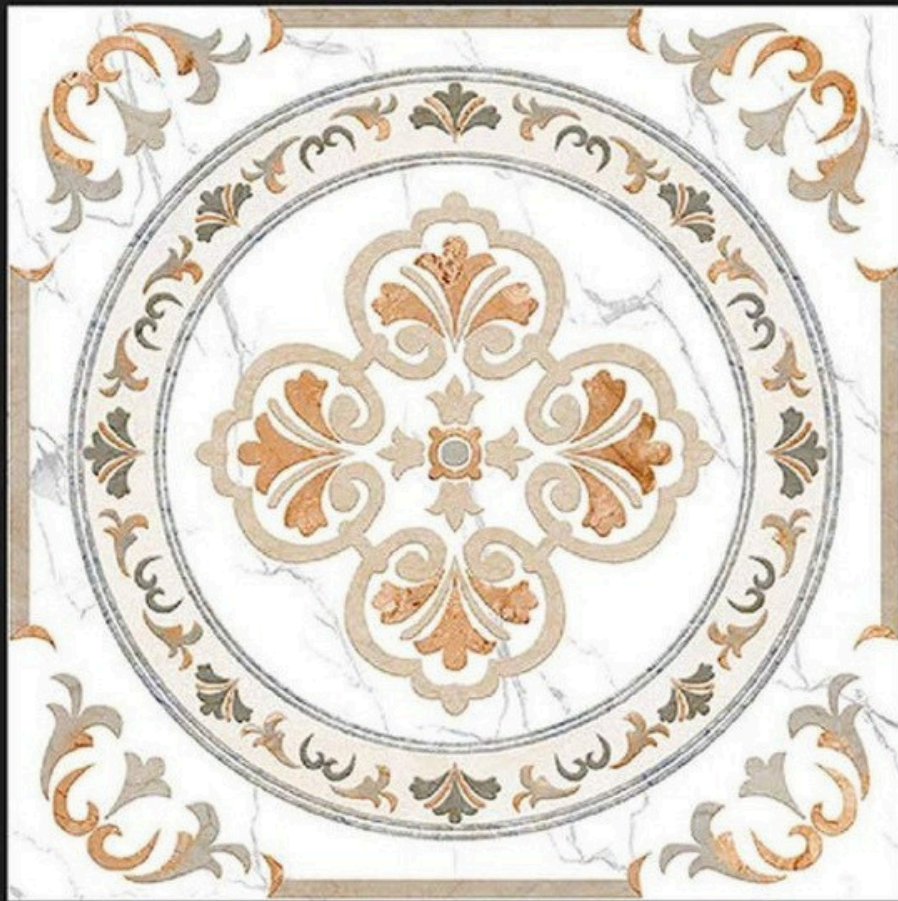

BEDROOM

BATHROOM

WHITE BODY
PORCELAIN TILES

600 X
600 mm

2018

Application :

WALL

FLOOR