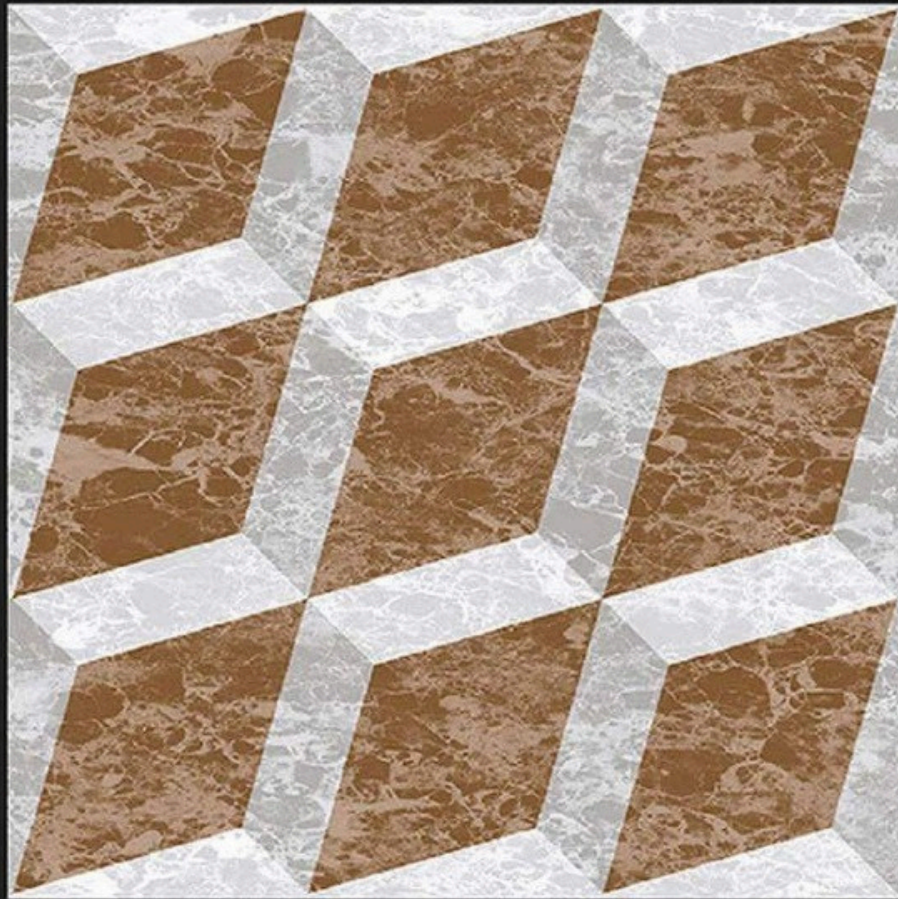

WALL

FLOOR

INDOOR

RECEPTION

BEDROOM

BATHROOM

WHITE BODY
PORCELAIN TILES **600**X
600mm

2026