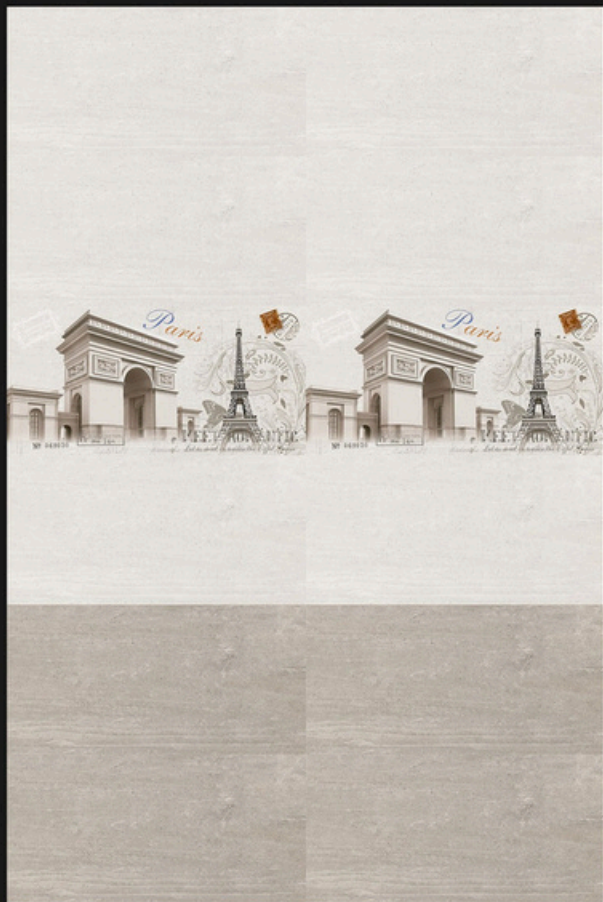

Design

Finish

Size

1234

Glossy

300x600