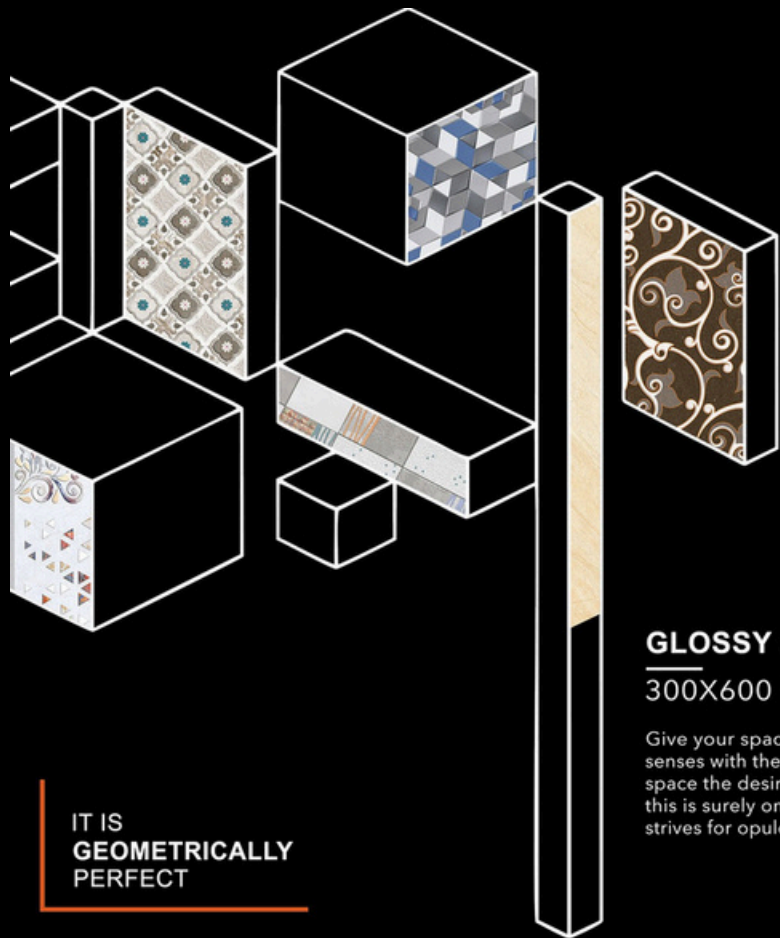

300X600 MM

12X24 INCH

DIGITAL WALL TILES

IT IS
**GEOMETRICALLY
PERFECT**

GLOSSY SERIES

300X600 MM

Give your space a touch of scintillating and shiny tiles. Enlighten your senses with the feel of our exceptionally remarkable tiles and bring your space the desired sheen it requires to make your ambience stand apart. this is surely one of those tiles you need to keep your hands on. solvish strives for opulence over mediocrity in everything we formulate.

1371-L

1371-HL2

1371-D

Design	Finish	Size
1371	Glossy	300x600

1372-L

1372-HL1

1372-D

Design	Finish	Size
1372	Glossy	300x600