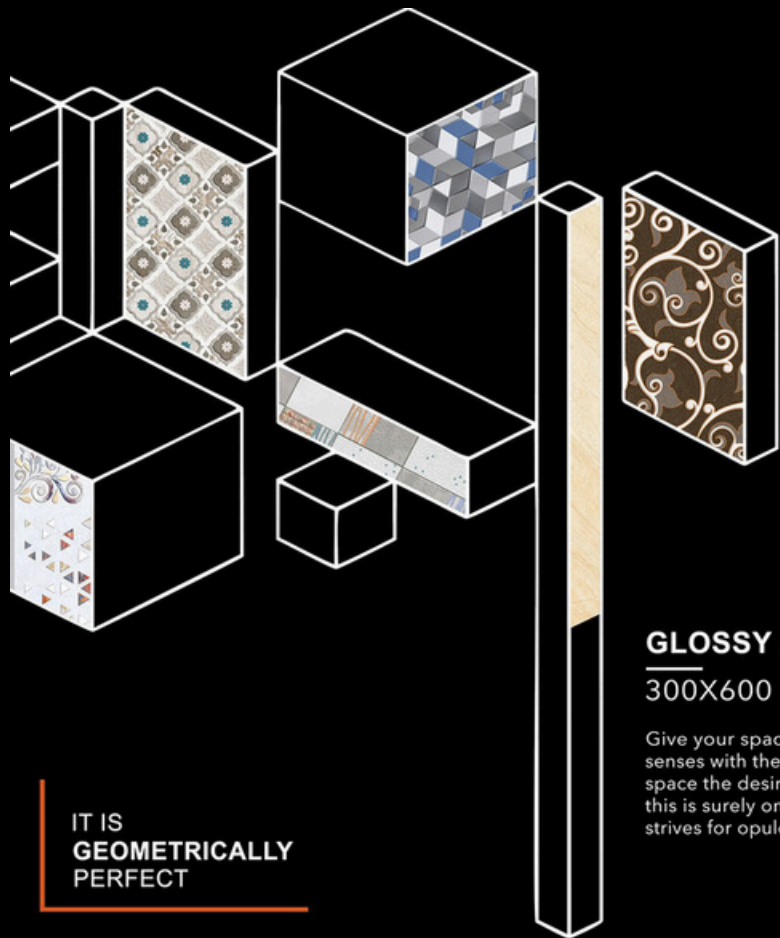

300X600 MM

12X24 INCH

DIGITAL WALL TILES

IT IS
**GEOMETRICALLY
PERFECT**

GLOSSY SERIES

300X600 MM

Give your space a touch of scintillating and shiny tiles. Enlighten your senses with the feel of our exceptionally remarkable tiles and bring your space the desired sheen it requires to make your ambience stand apart. this is surely one of those tiles you need to keep your hands on. solvish strives for opulence over mediocrity in everything we formulate.

1333-L

1333-HL2

1333-D

Design

Finish

Size

1333

Glossy