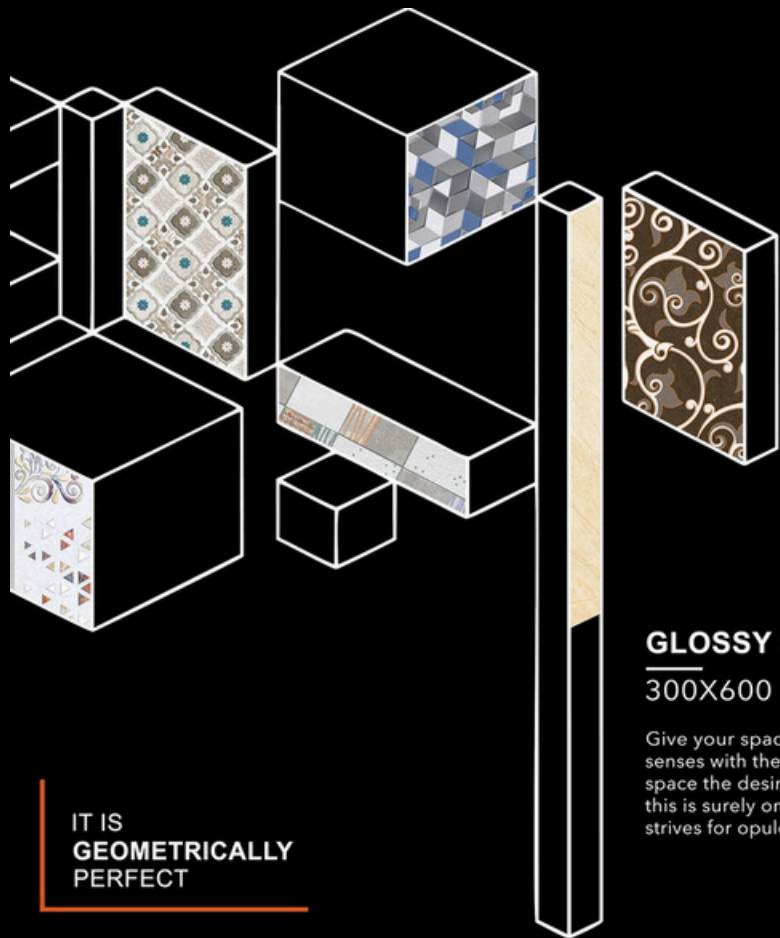

300X600 MM

12X24 INCH

DIGITAL WALL TILES

IT IS
**GEOMETRICALLY
PERFECT**

GLOSSY SERIES

300X600 MM

Give your space a touch of scintillating and shiny tiles. Enlighten your senses with the feel of our exceptionally remarkable tiles and bring your space the desired sheen it requires to make your ambience stand apart. this is surely one of those tiles you need to keep your hands on. solvish strives for opulence over mediocrity in everything we formulate.

1233-L

1233-HL1

1233-D

Design	Finish	Size
1233	Glossy	300x600

1242-L

1242-HL

1242-D

Design	Finish	Size
1242	Glossy	300x600