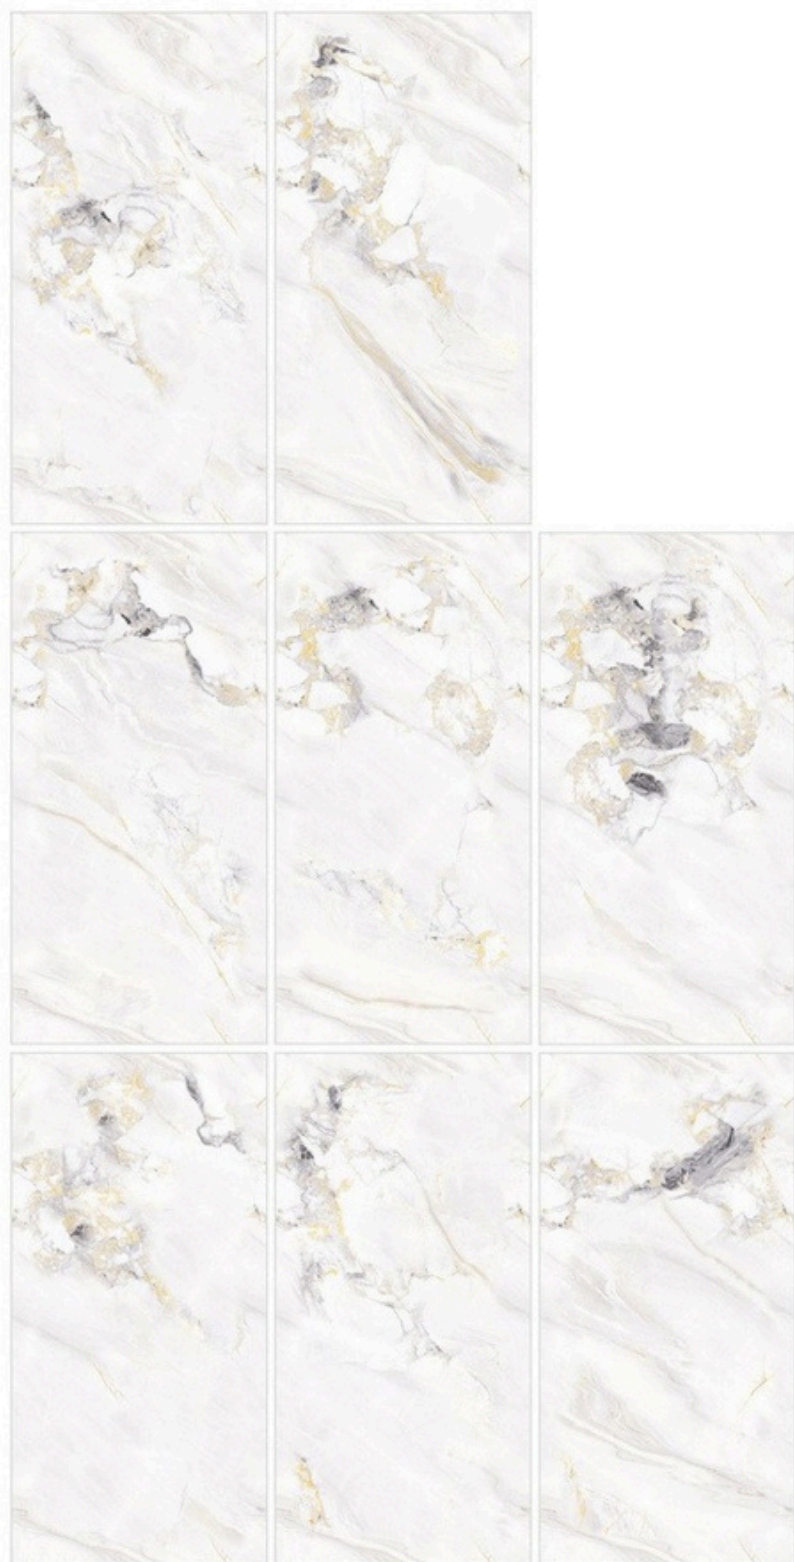

SPARROW AQUA

SIZE
600X1200MM

FINISH
GLOSSY

RANDOM
8

TAWOOS IVORY

SIZE
600X1200MM

FINISH
GLOSSY

RANDOM
8