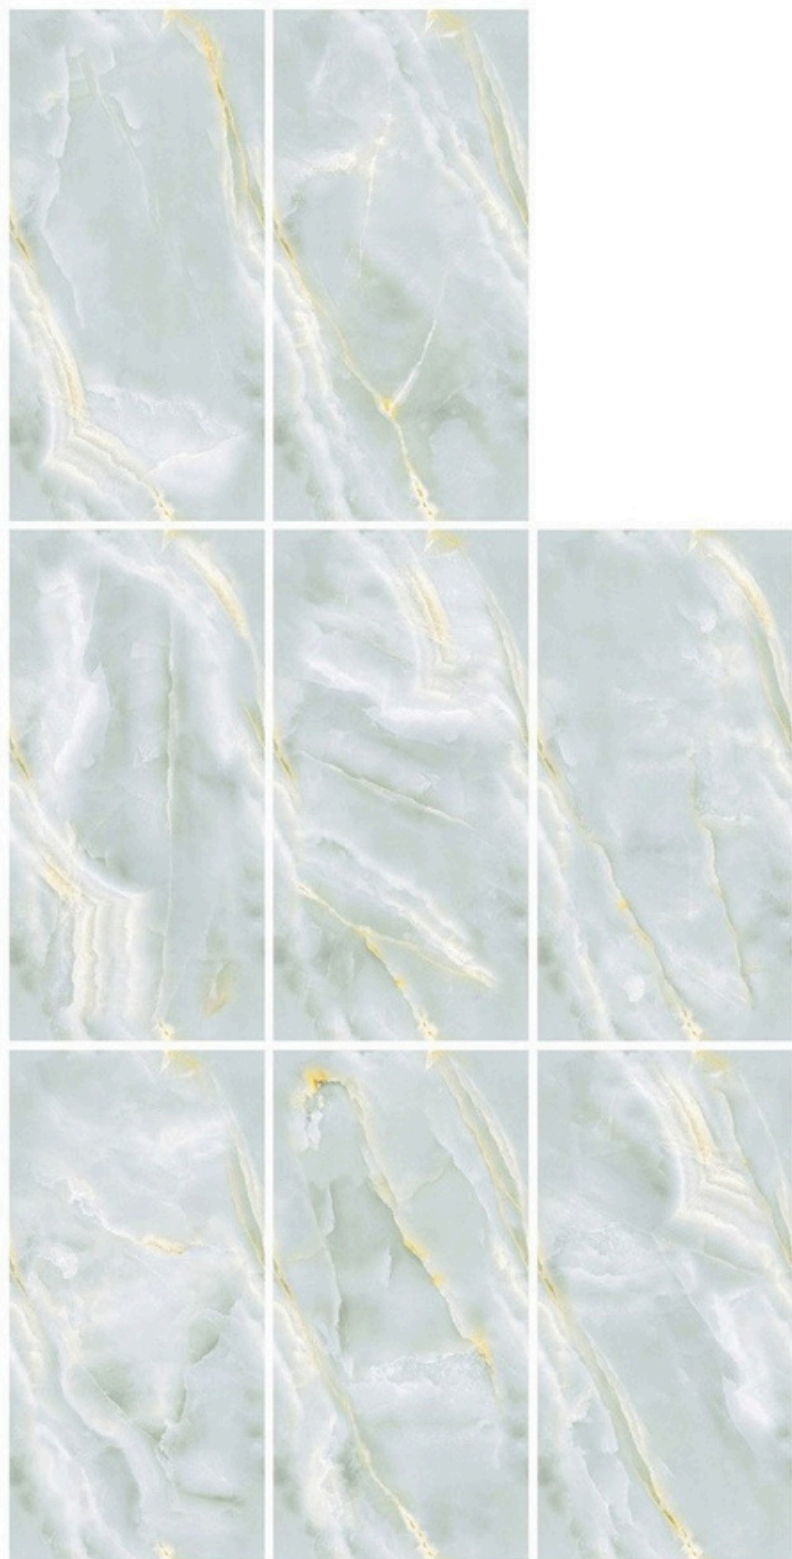

TAWOOS
IVORY

WONDER AQUA

SIZE
600X1200MM

FINISH
GLOSSY

RANDOM
8

WONDER SKY

SIZE
600X1200MM

FINISH
GLOSSY