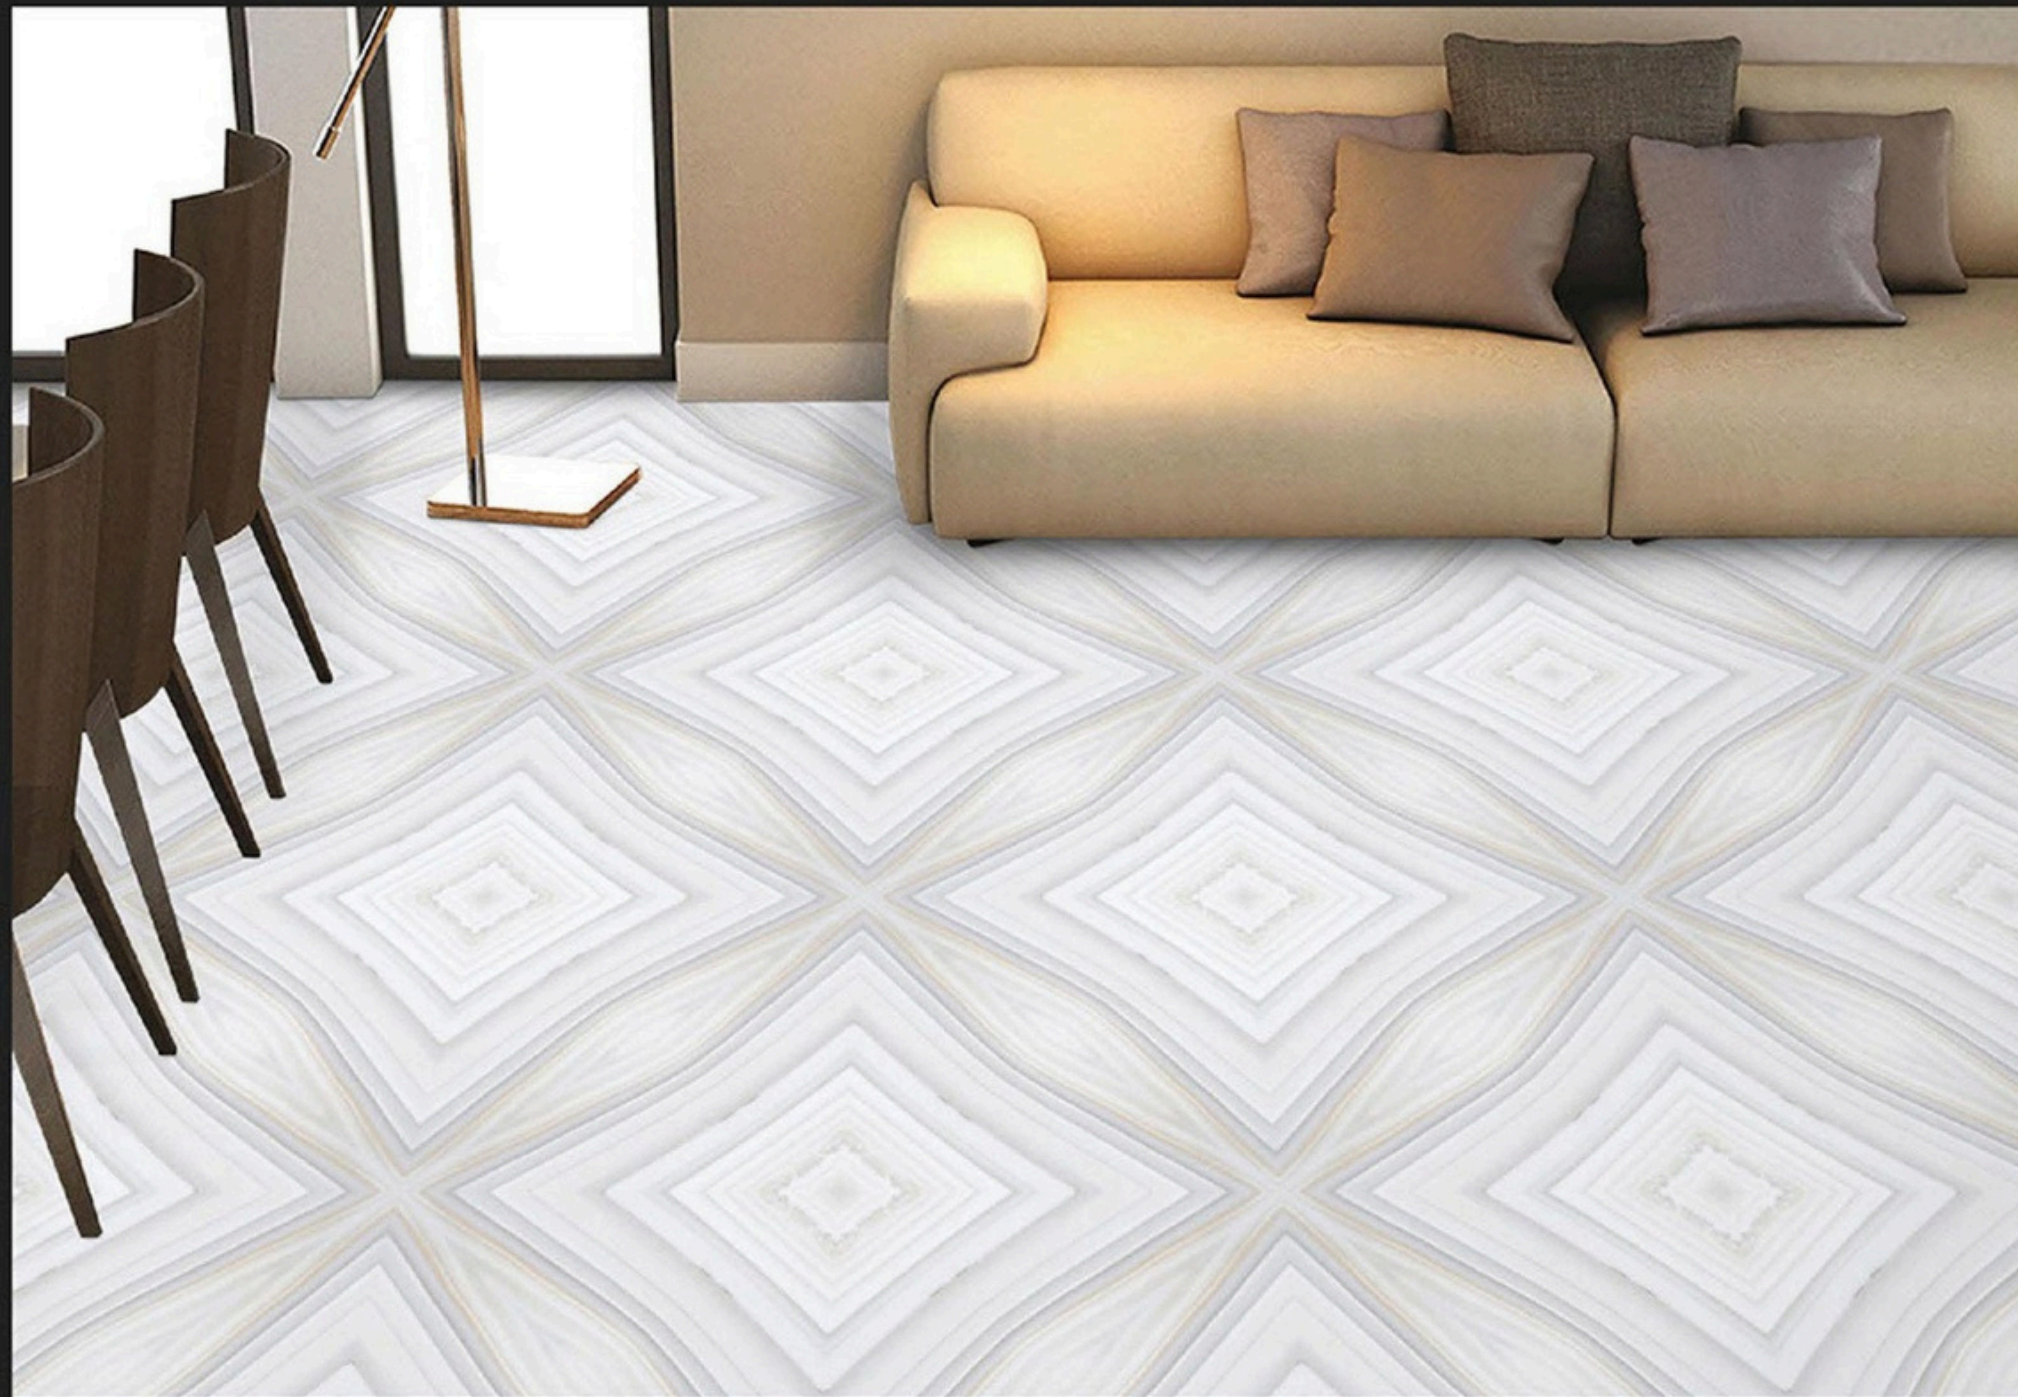

FLOOR

INDOOR

RECEPTION

BEDROOM

BATHROOM

WHITE BODY
PORCELAIN TILES **600**X
600mm

BM GI-05

Application :