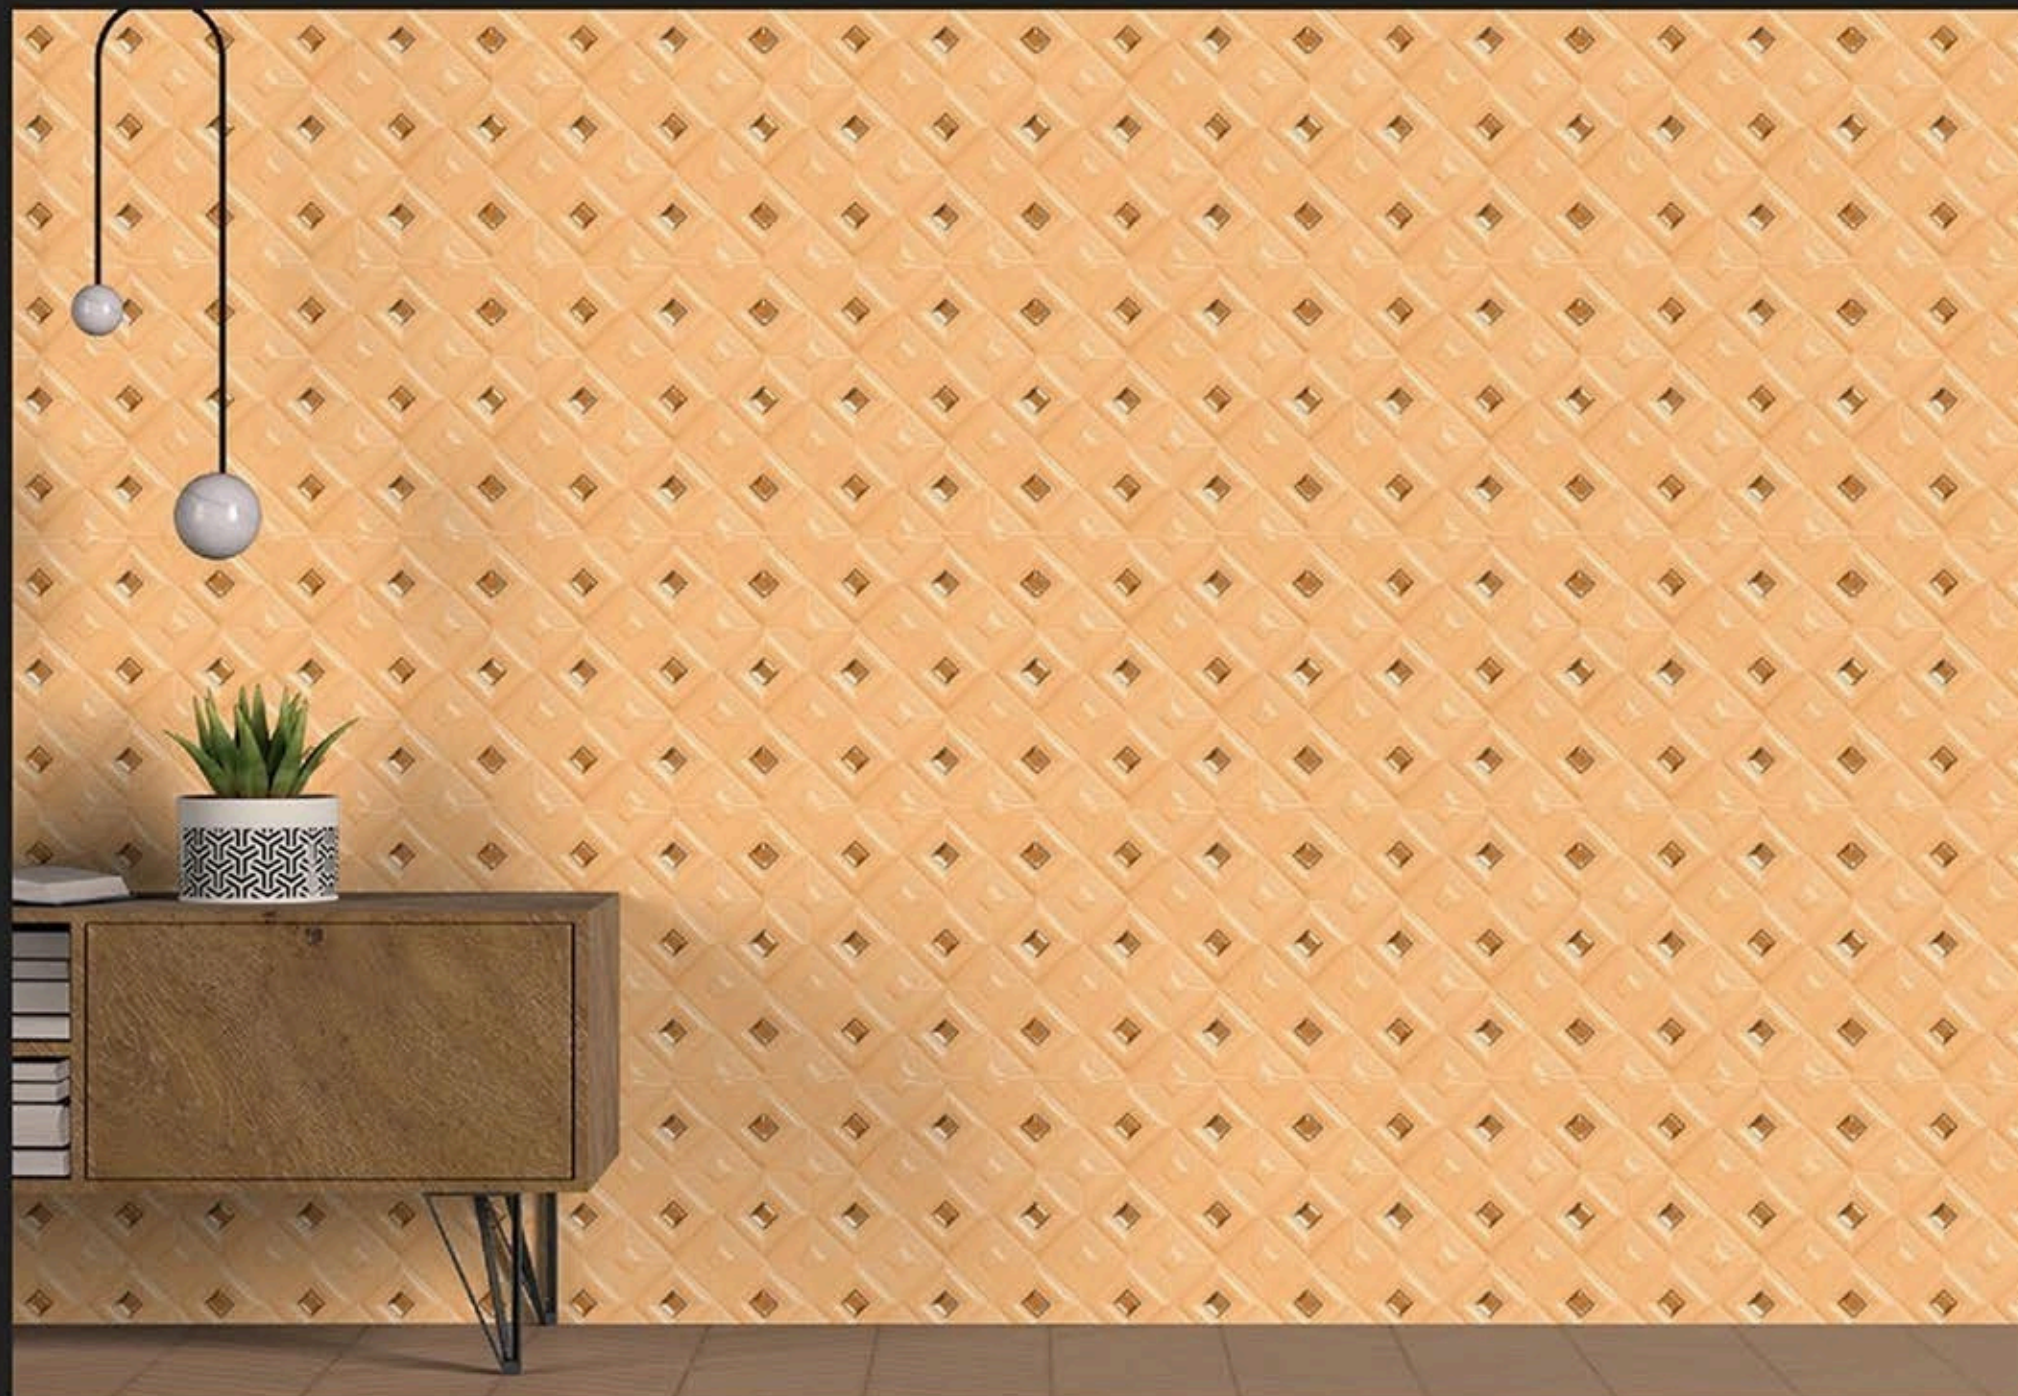

BEDROOM

BATHROOM

WHITE BODY  
PORCELAIN TILES **600**x  
**600**mm

3D-47

Application :

WALL

FLOOR

INDOOR