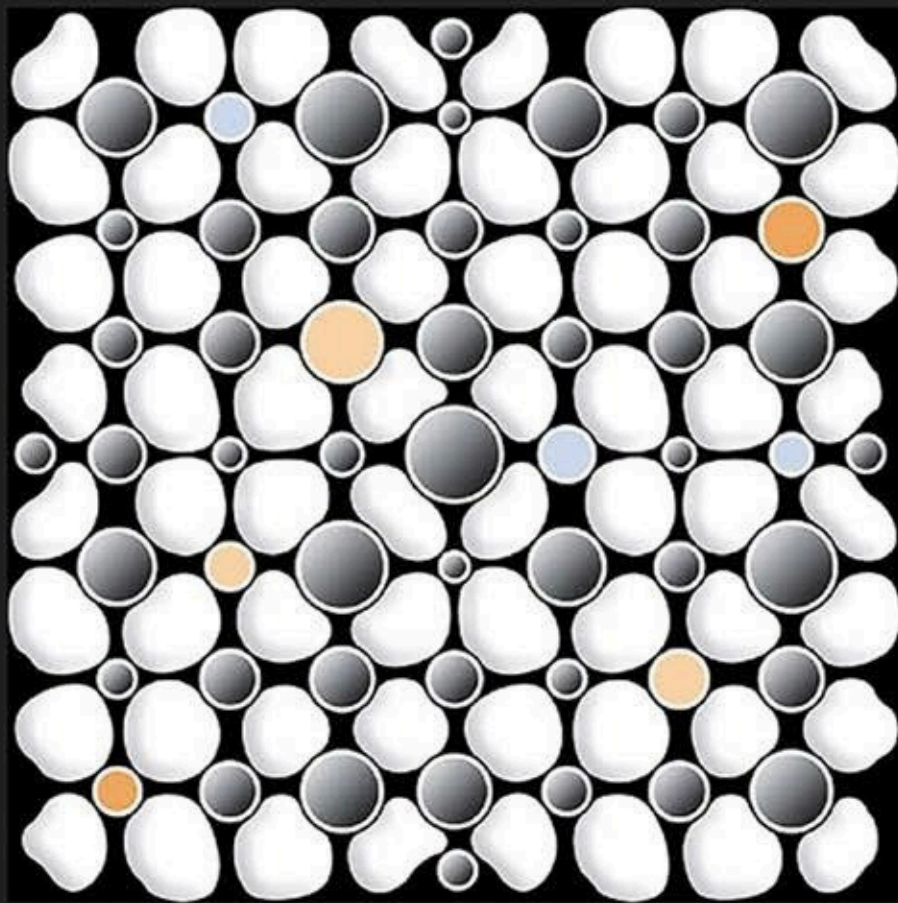

RECEPTION

BEDROOM

BATHROOM

WHITE BODY  
PORCELAIN TILES 600x600mm

3D-7

Application :

WALL

FLOOR