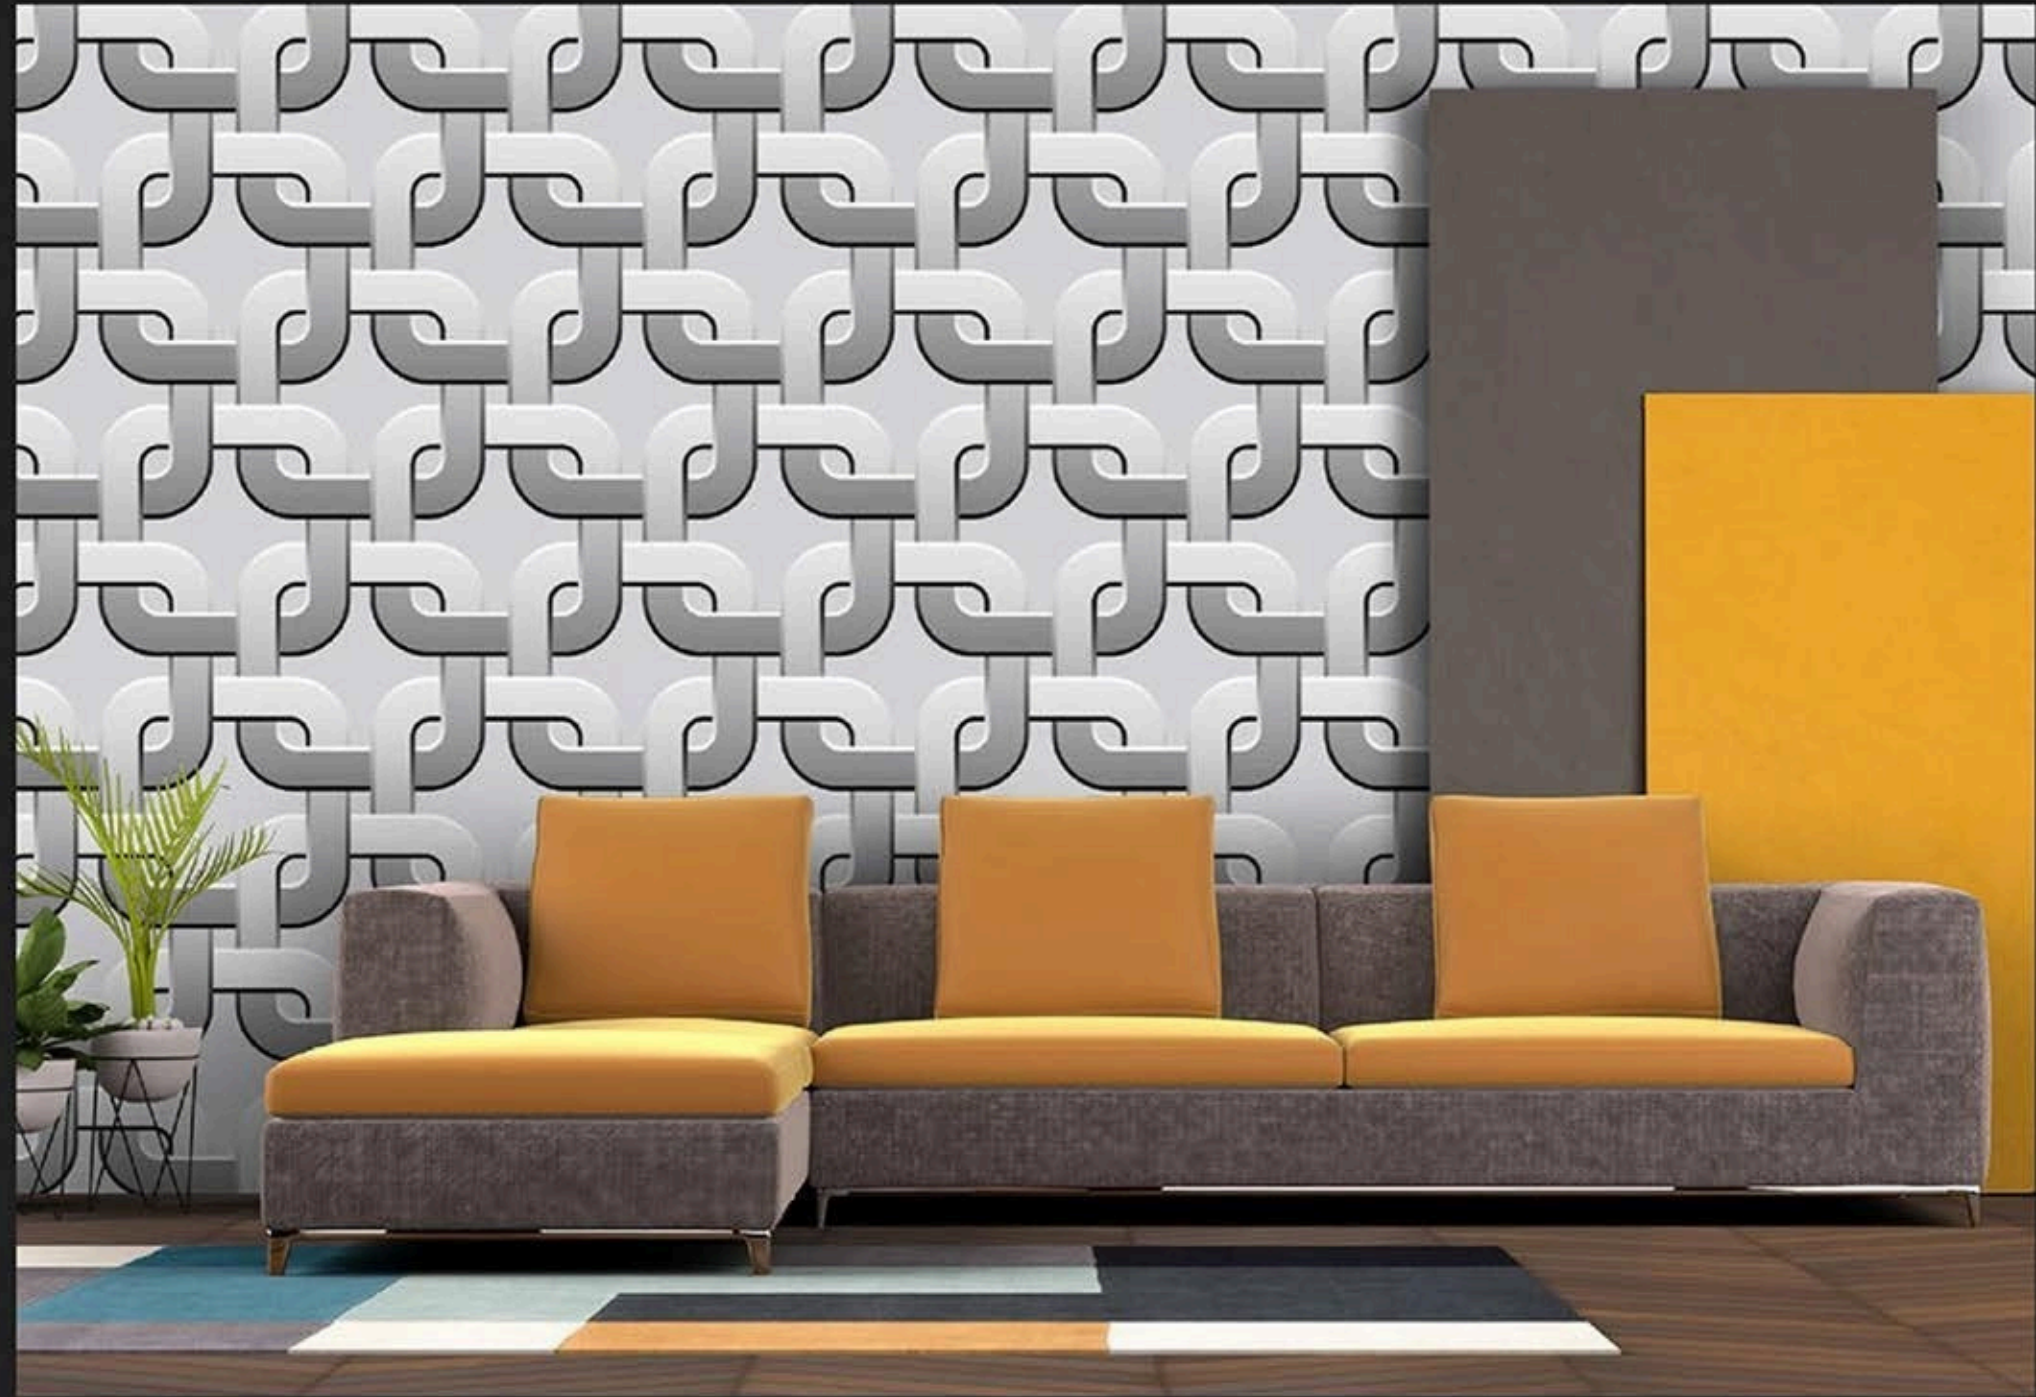

BEDROOM

BATHROOM

WHITE BODY  
PORCELAIN TILES **600**X  
**600**mm

3D-6

Application :

WALL

FLOOR

INDOOR