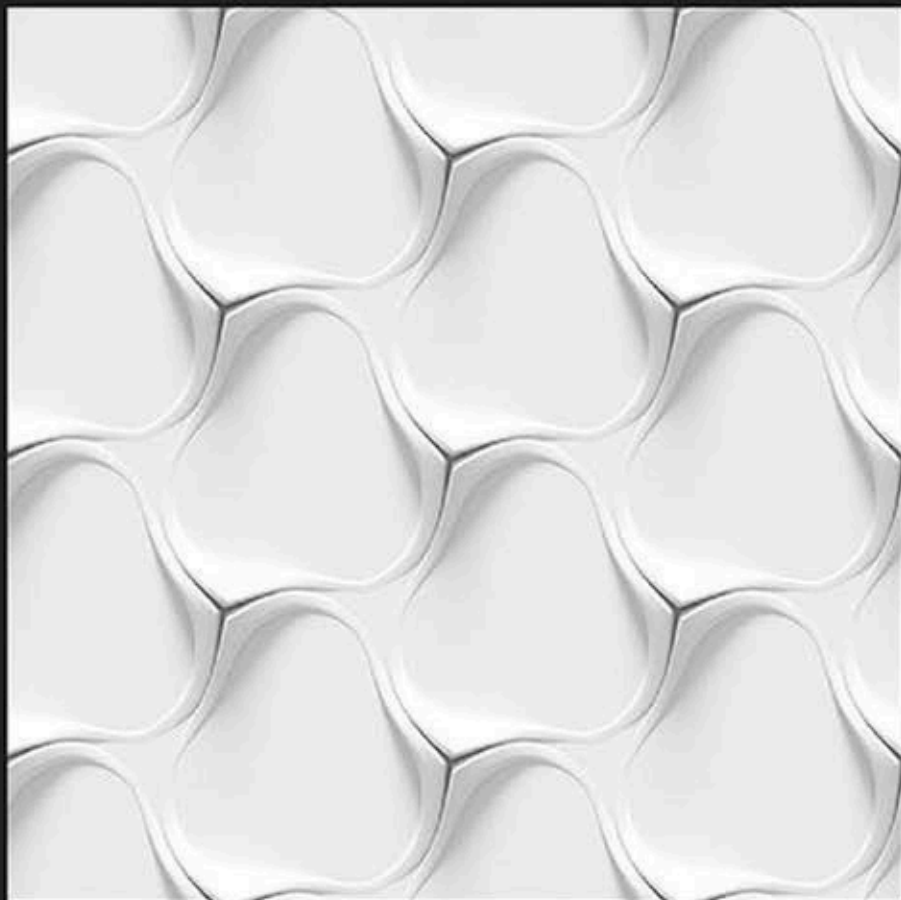

RECEPTION

BEDROOM

BATHROOM

WHITE BODY  
PORCELAIN TILES **600**X  
**600**mm

3D-32

Application :

WALL

FLOOR