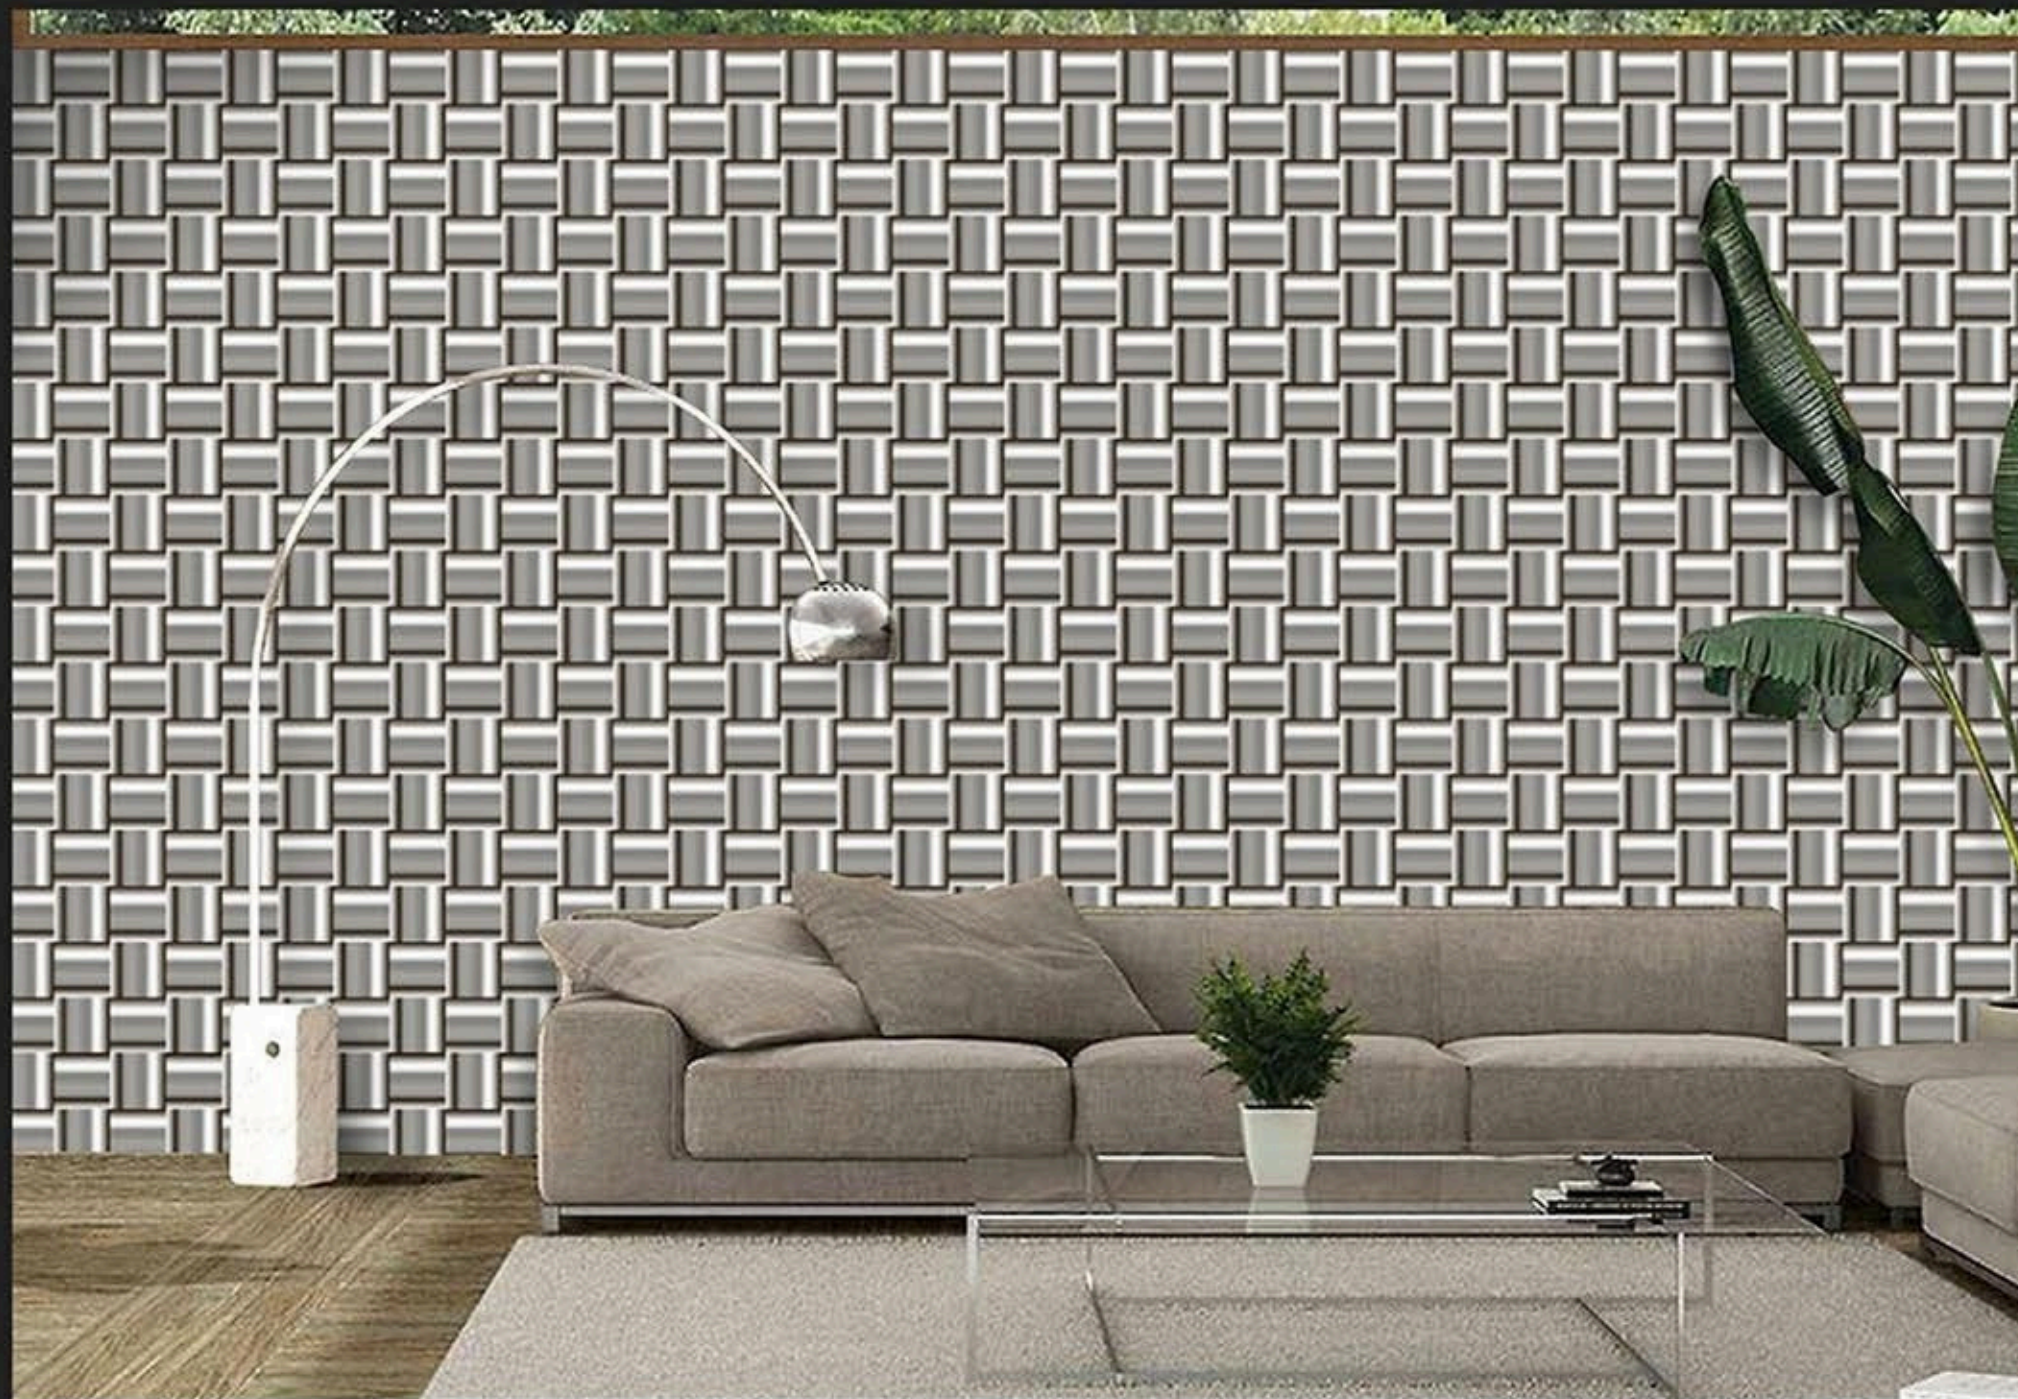

RECEPTION

BEDROOM

BATHROOM

WHITE BODY  
PORCELAIN TILES **600**X  
**600**mm

3D-18

Application :

WALL

FLOOR