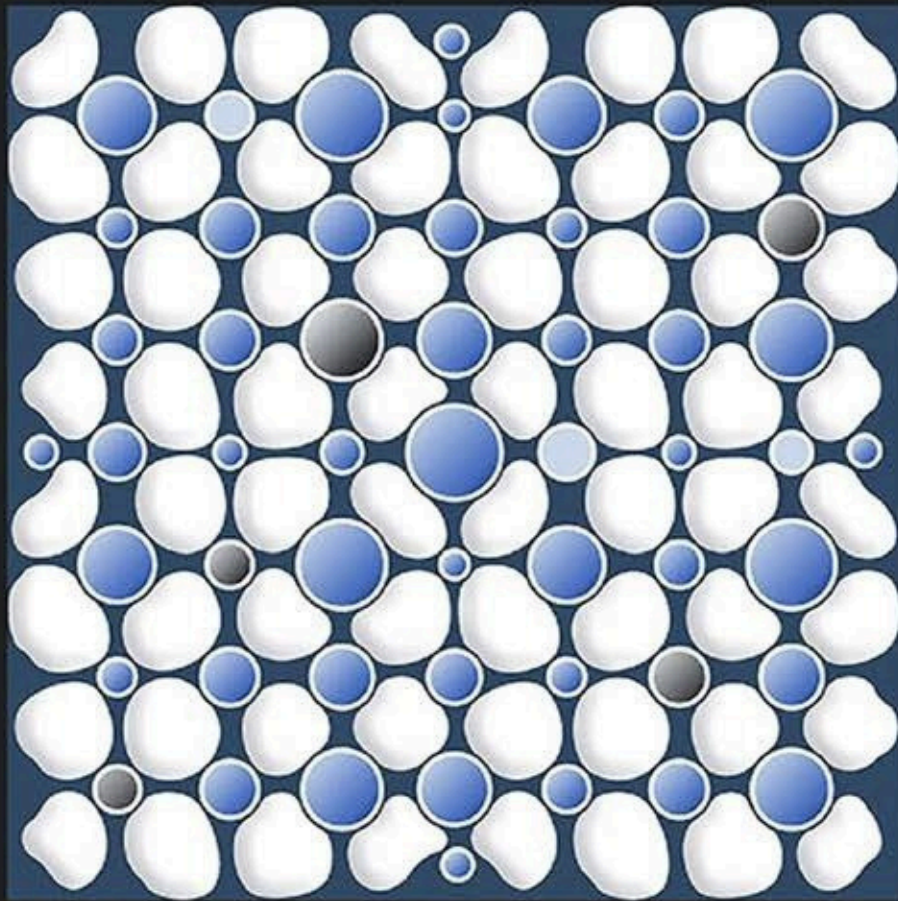

WHITE BODY
PORCELAIN TILES

600 X
600 mm

3D-13

Application :

WALL

FLOOR

INDOOR

RECEPTION

BEDROOM

BATHROOM