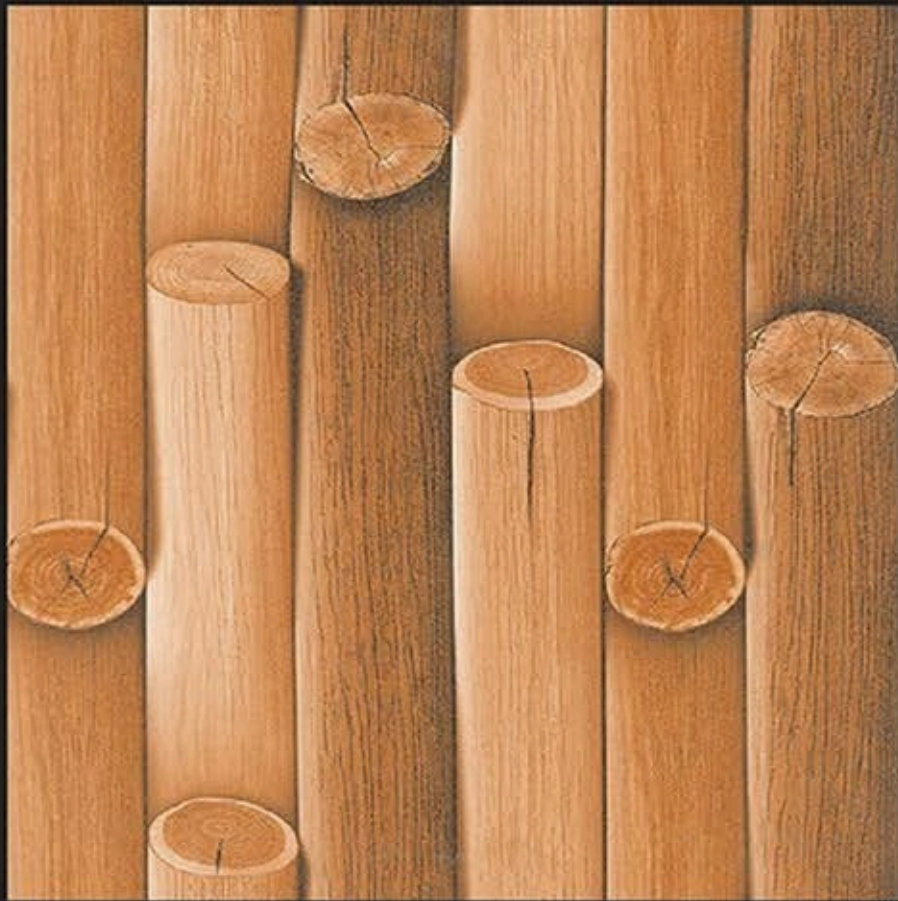

Application :

- WALL
- FLOOR
- INDOOR
- RECEPTION
- BEDROOM
- BATHROOM

WHITE BODY  
PORCELAIN TILES

600 X  
600 mm

3D-65

Application :

WALL

FLOOR