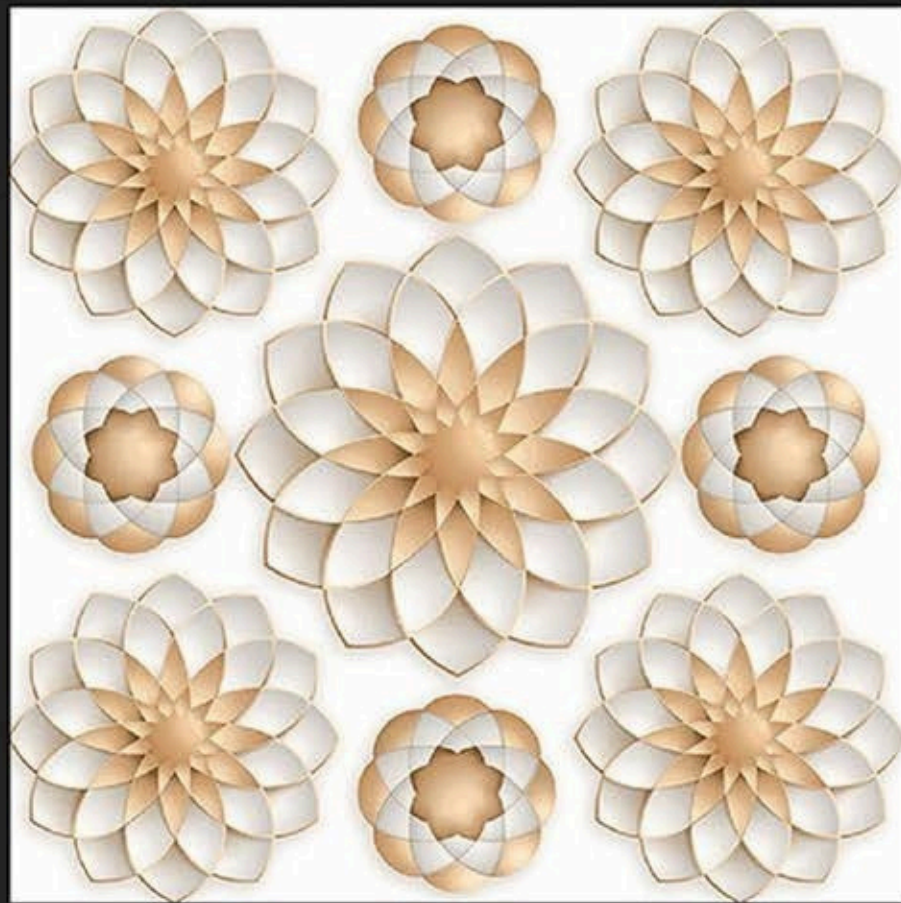

WHITE BODY
PORCELAIN TILES **600**X
600mm

3D-57

Application :

- WALL
- FLOOR
- INDOOR
- RECEPTION
- BEDROOM
- BATHROOM