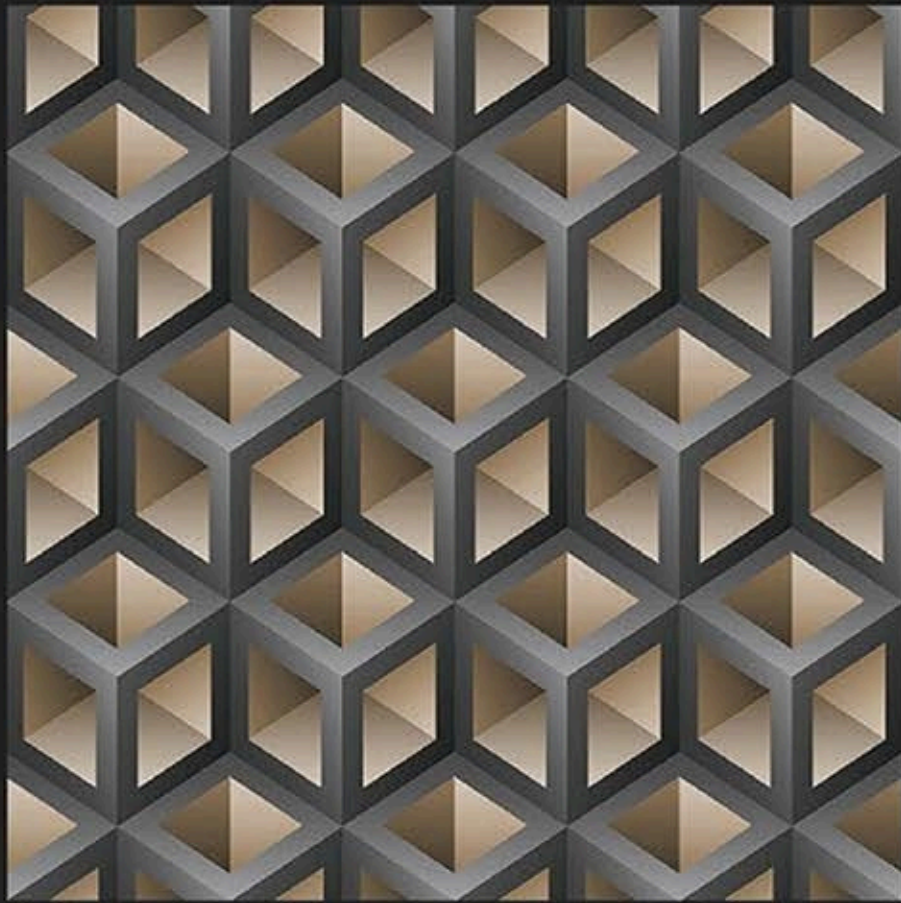

RECEPTION

BEDROOM

BATHROOM

WHITE BODY  
PORCELAIN TILES

600 X  
600 mm

3D-11

Application :

WALL