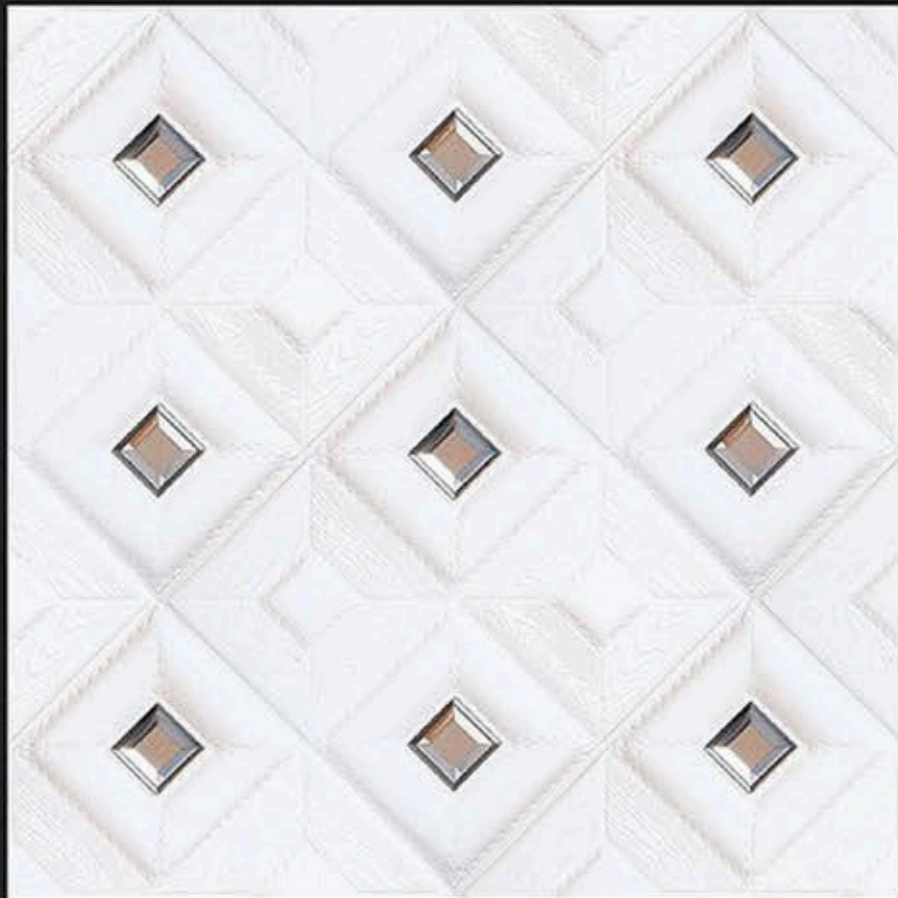

WHITE BODY
PORCELAIN TILES **600**X
600mm

3D-46

Application :

WALL

FLOOR

INDOOR

RECEPTION

BEDROOM

BATHROOM