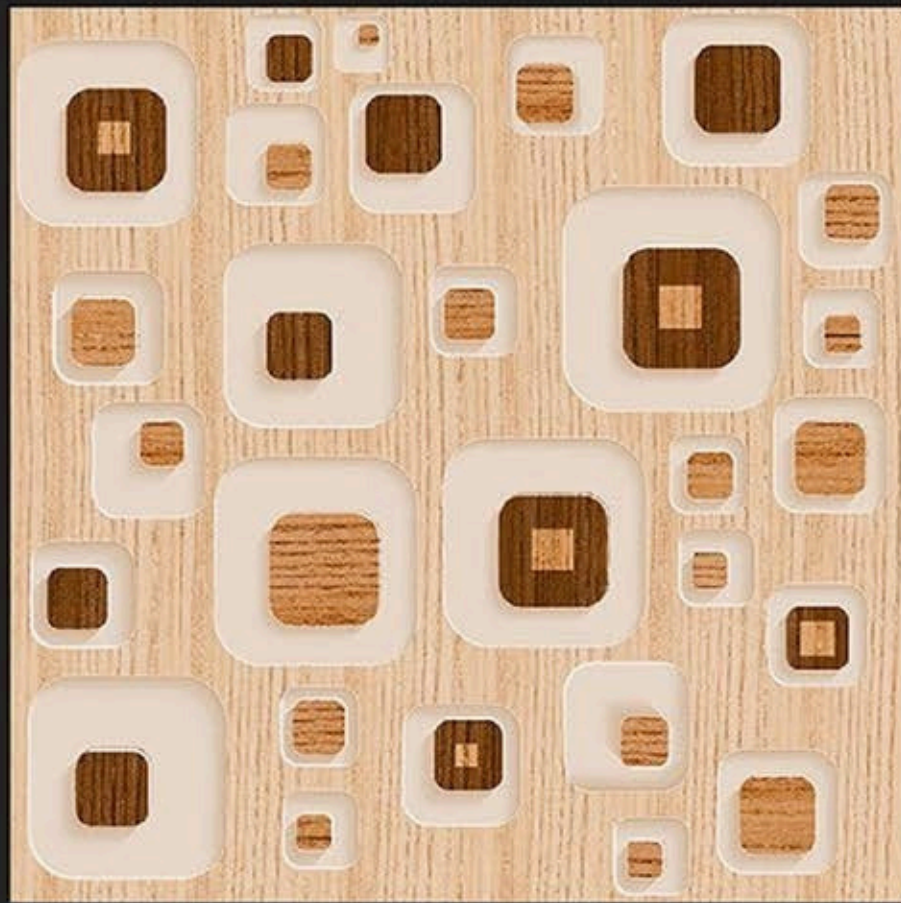

Application :

- WALL
- FLOOR
- INDOOR
- RECEPTION
- BEDROOM
- BATHROOM

WHITE BODY  
PORCELAIN TILES

600 X  
600 mm

3D-65

Application :

WALL

FLOOR