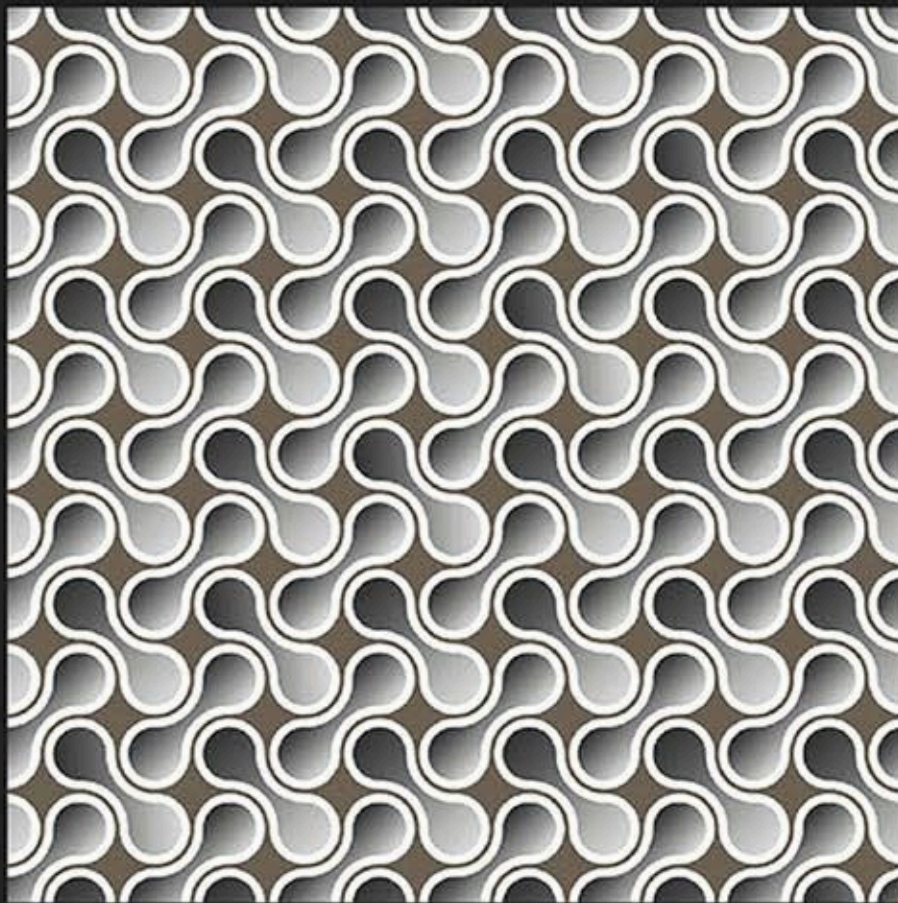

FLOOR

INDOOR

RECEPTION

BEDROOM

BATHROOM

WHITE BODY  
PORCELAIN TILES **600** X  
**600** mm

3D-12

Application :