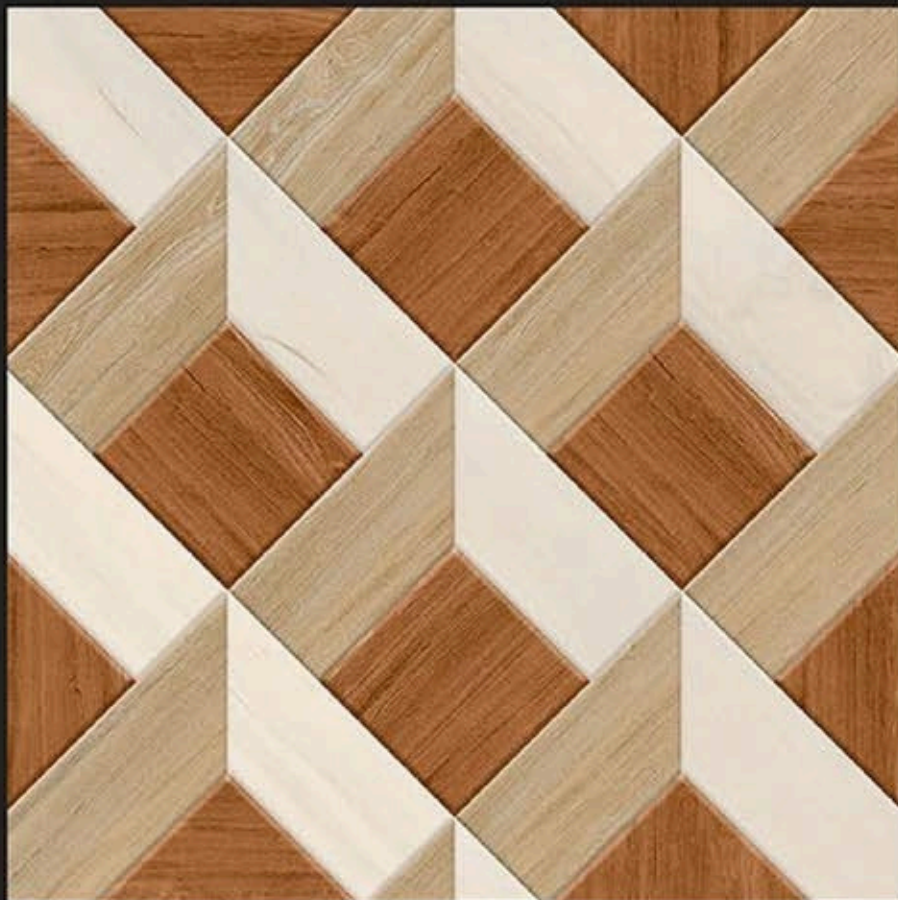

600X600 MM  
24X24 INCH  
3D COLLECTION

WHITE BODY  
PORCELAIN TILES

600 X  
600 mm

3D-1

Application :

WALL

FLOOR

INDOOR