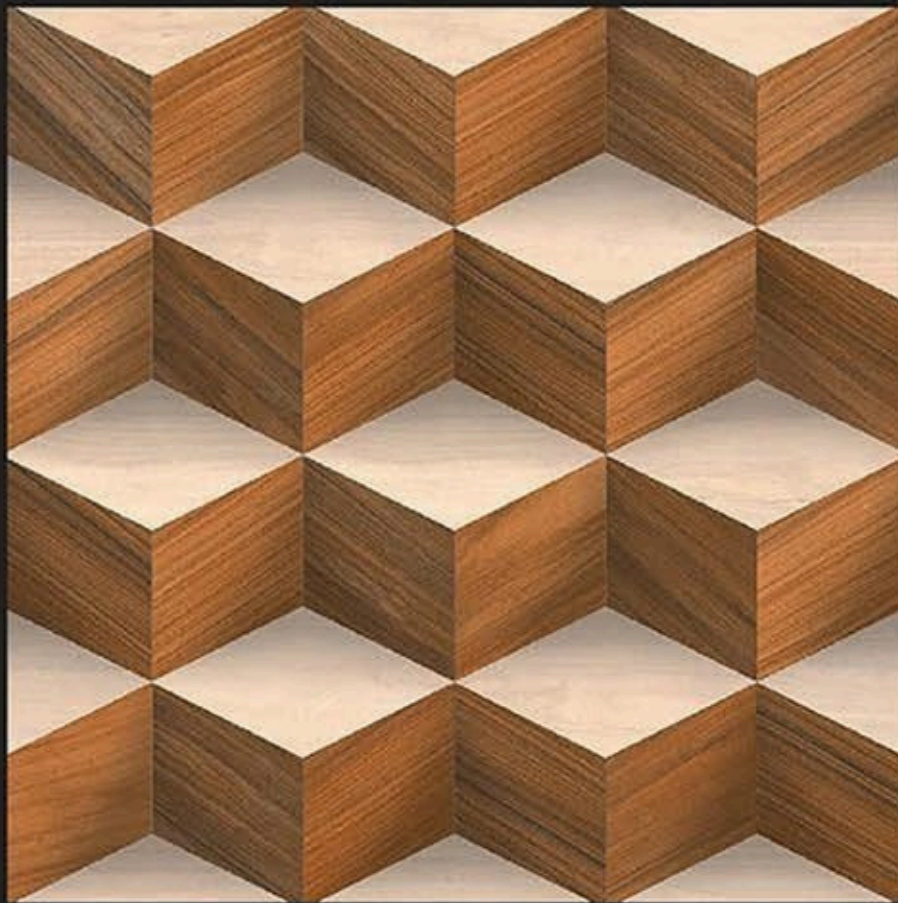

WHITE BODY
PORCELAIN TILES **600**X
600mm

3D-69

Application :

WALL

FLOOR

INDOOR

RECEPTION

BEDROOM

BATHROOM