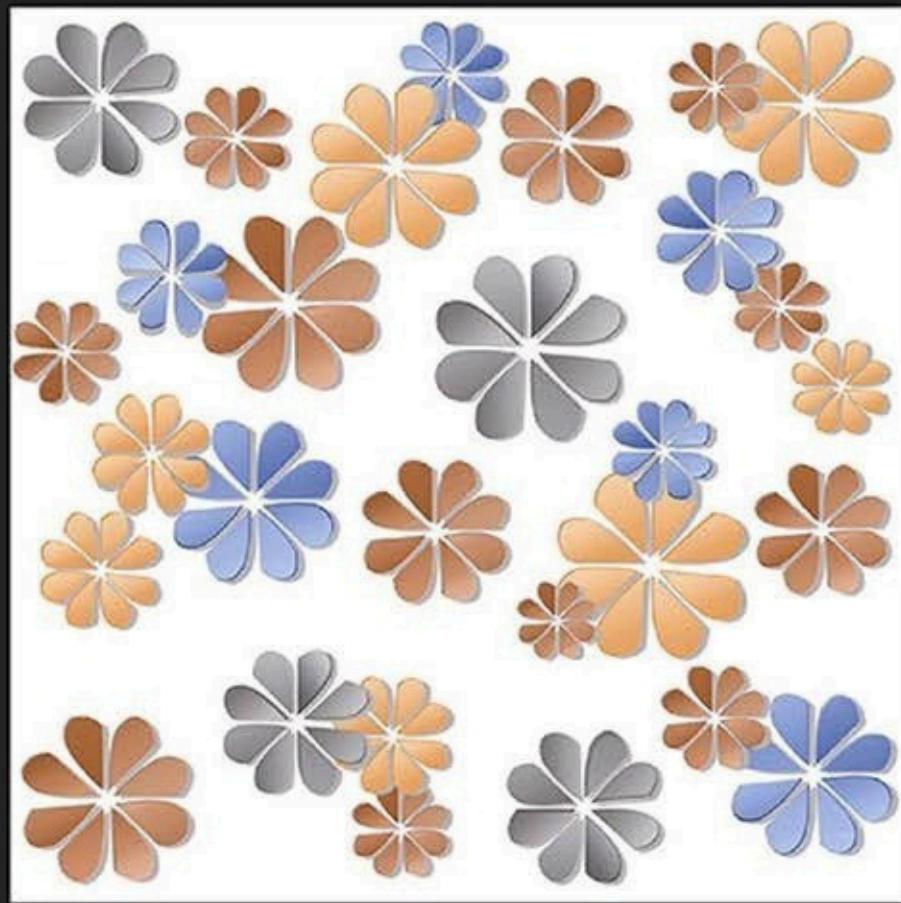

FLOOR

INDOOR

RECEPTION

BEDROOM

BATHROOM

WHITE BODY  
PORCELAIN TILES **600**x  
**600**mm

3D-30

Application :