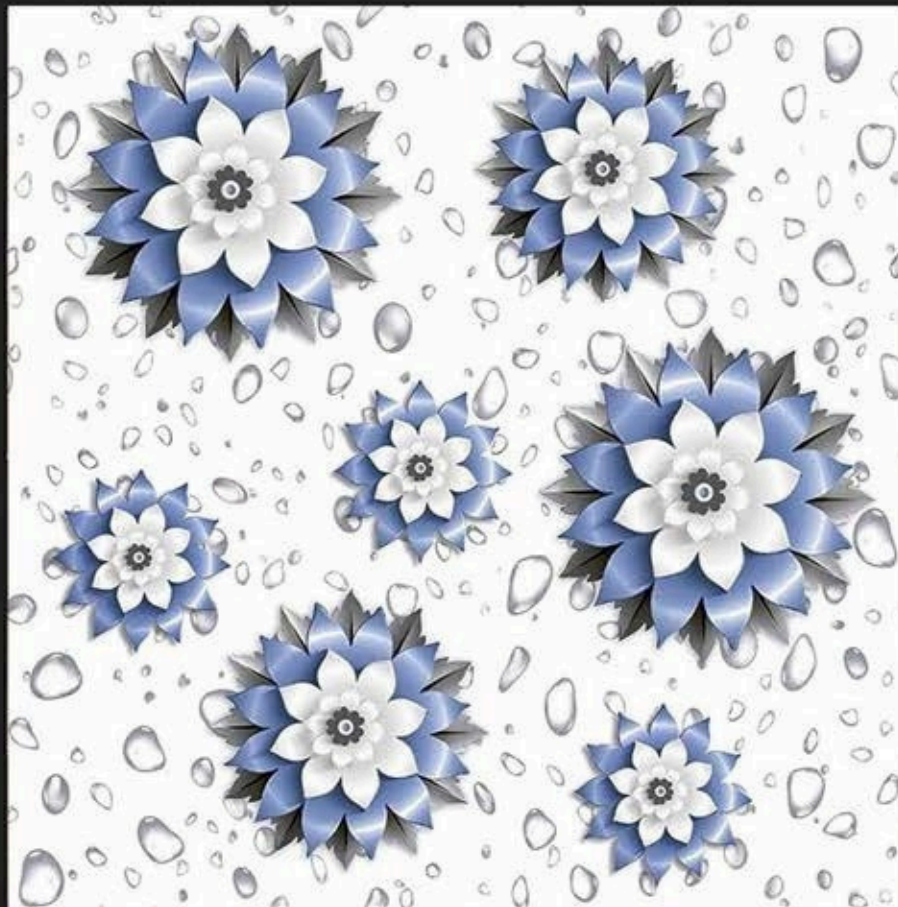

RECEPTION

BEDROOM

BATHROOM

WHITE BODY  
PORCELAIN TILES **600**X  
**600**mm

3D-61

Application :

WALL

FLOOR