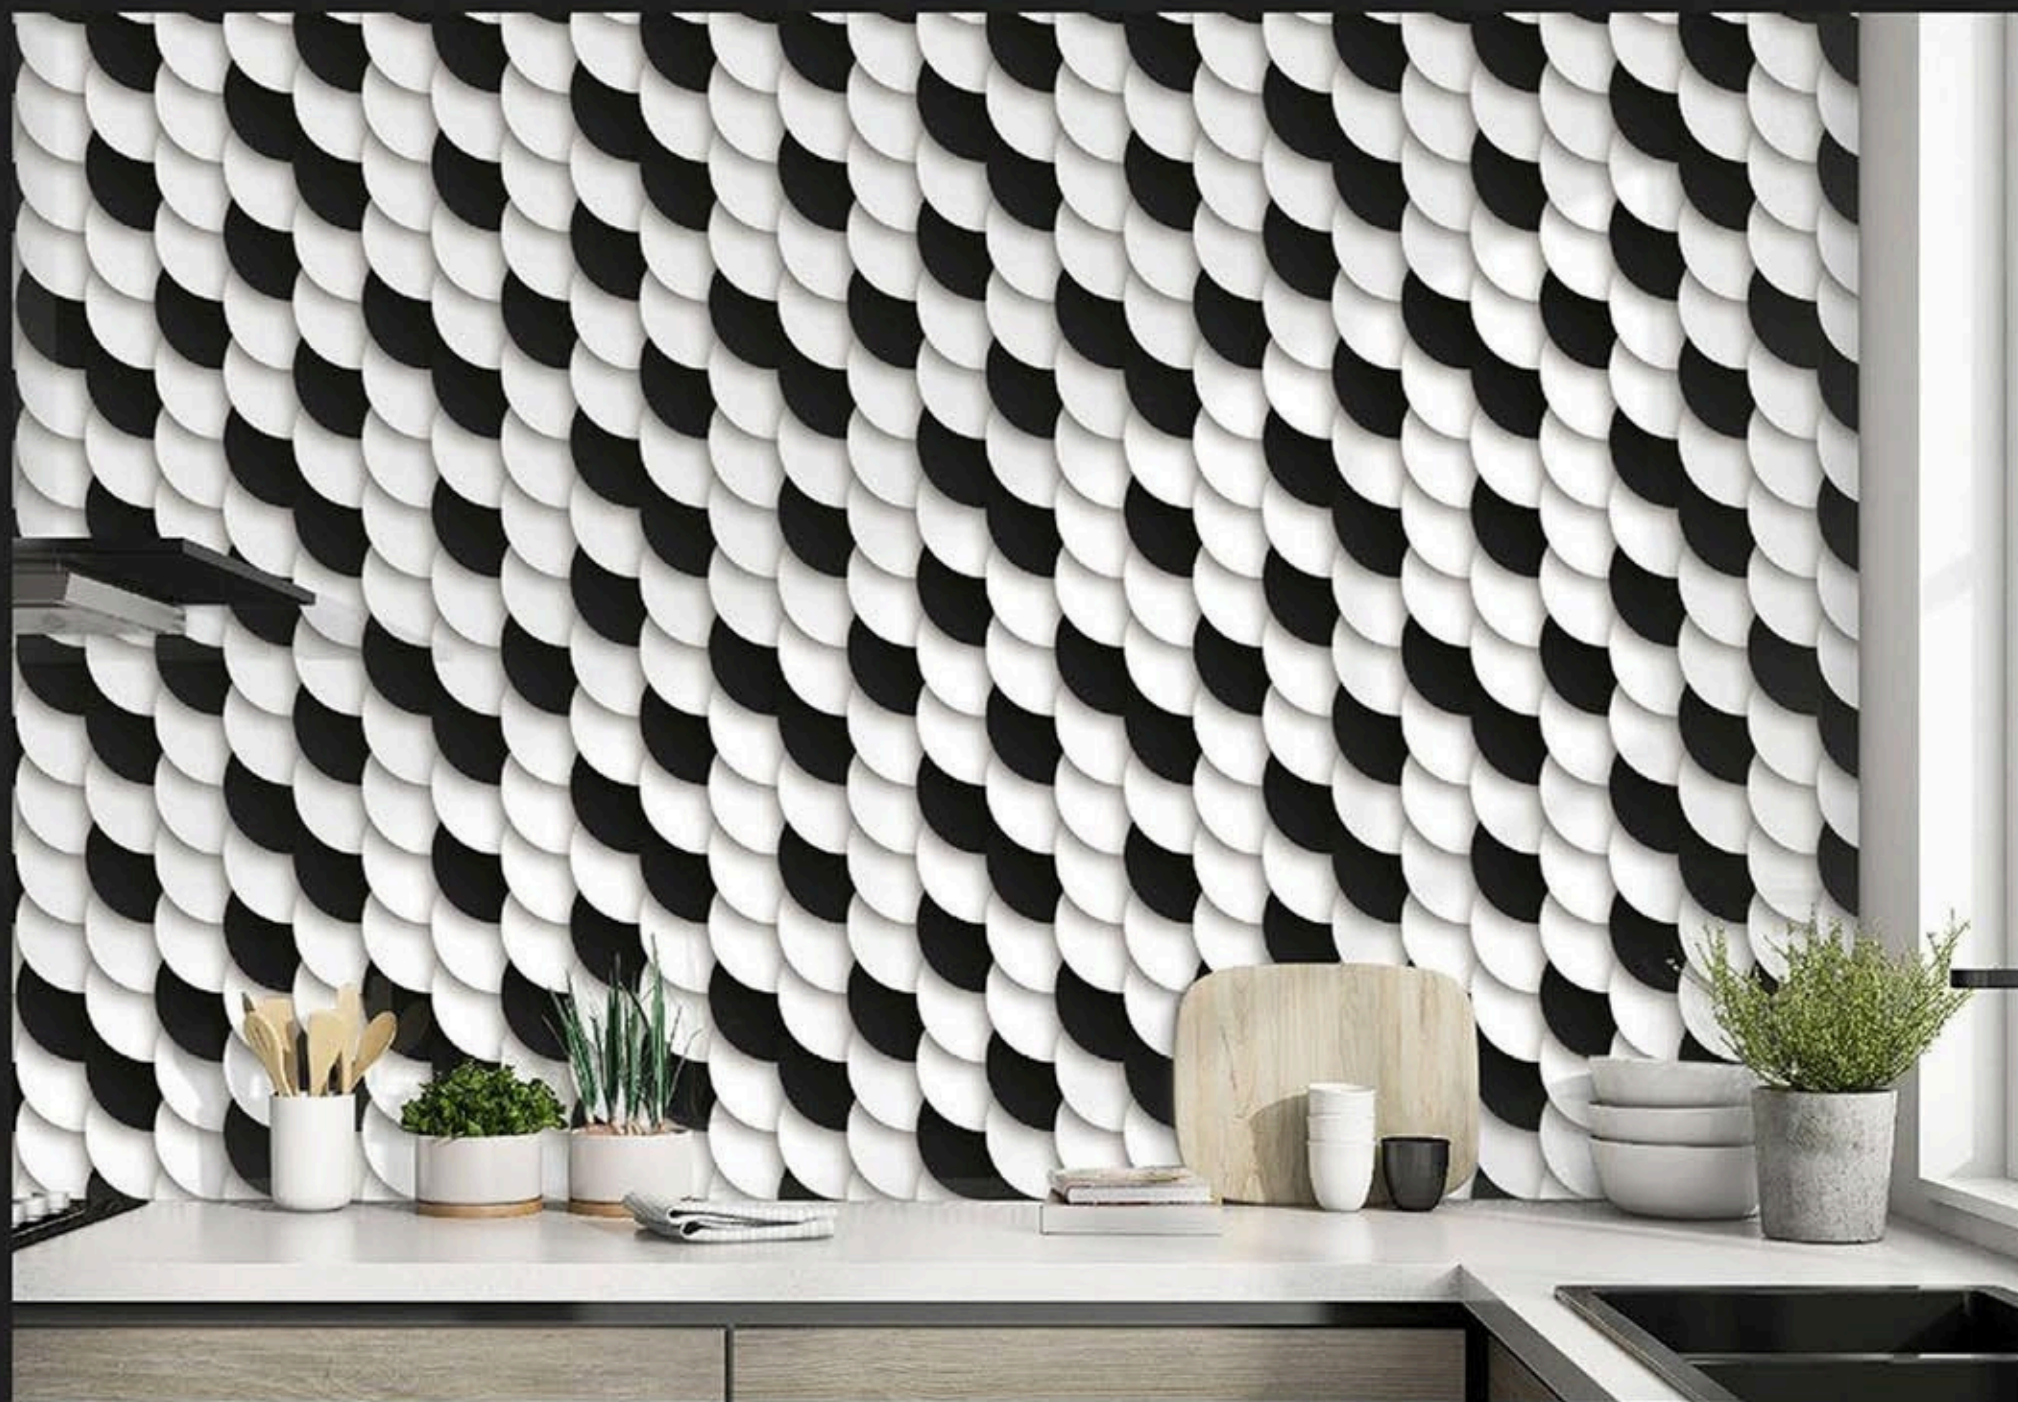

INDOOR

RECEPTION

BEDROOM

BATHROOM

WHITE BODY 600x  
PORCELAIN TILES 600mm

3D-49

Application :

WALL