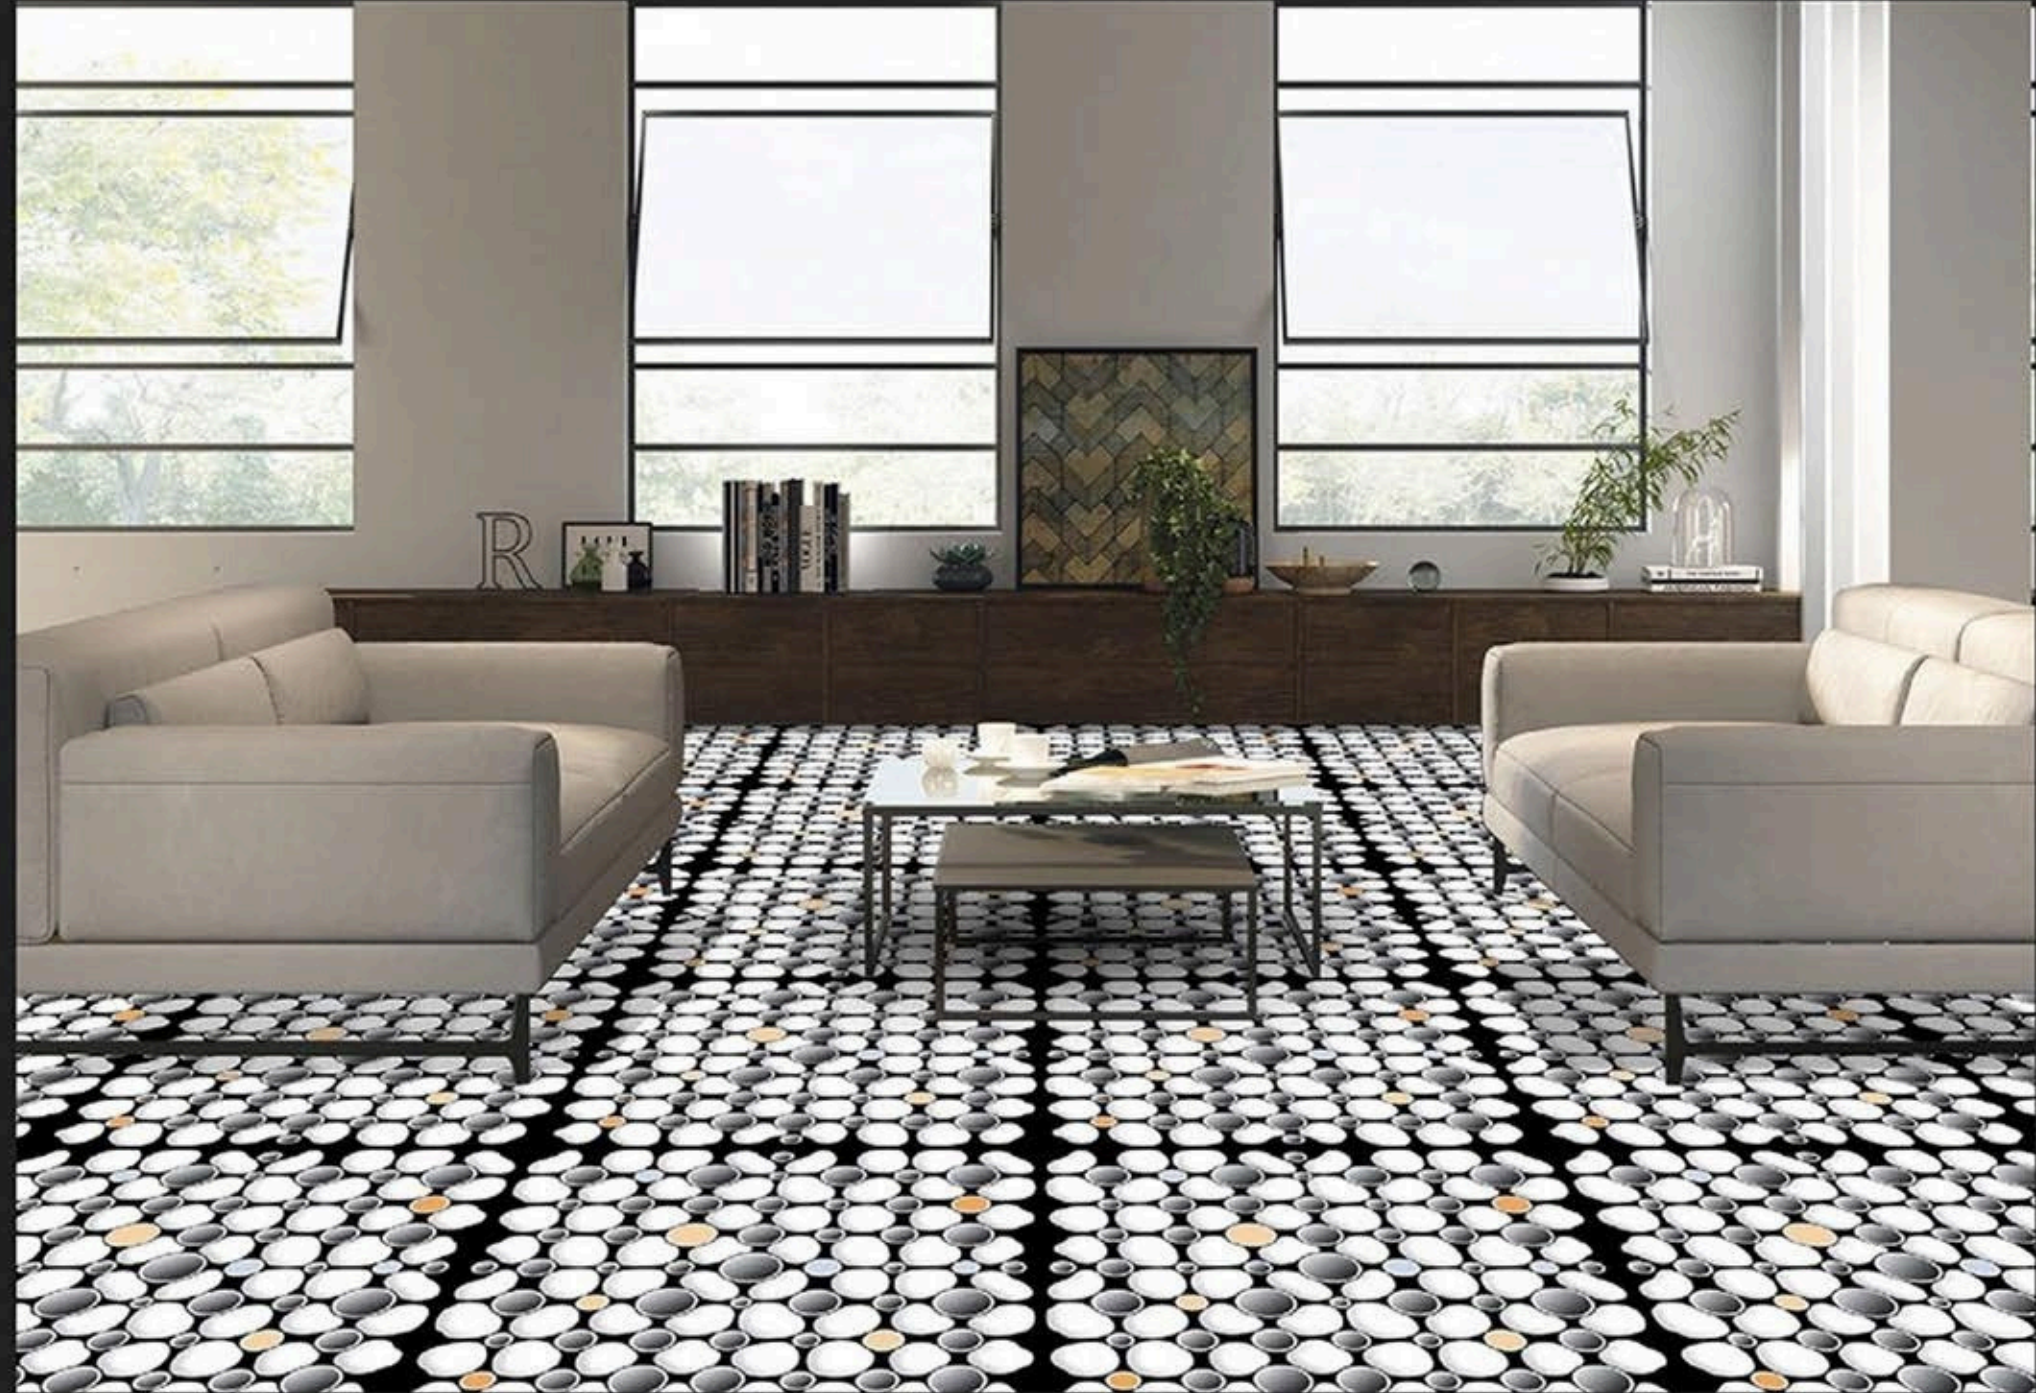

RECEPTION

BEDROOM

BATHROOM

WHITE BODY  
PORCELAIN TILES 600x600mm

3D-7

Application :

WALL

FLOOR