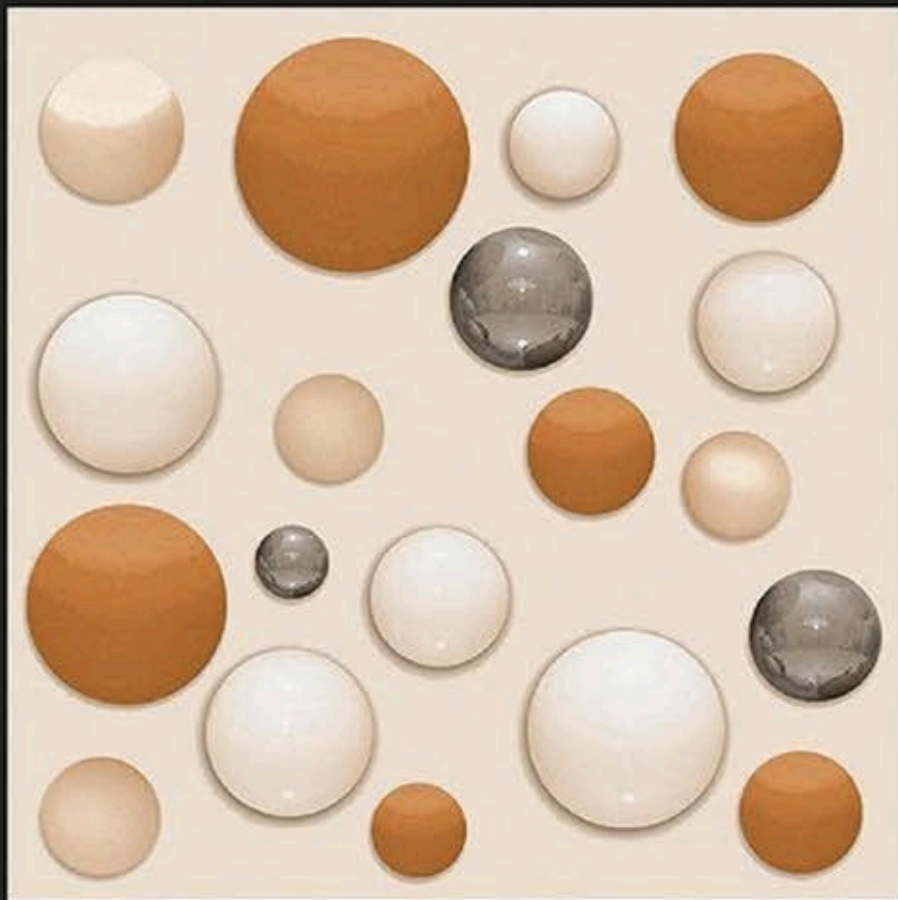

INDOOR

RECEPTION

BEDROOM

BATHROOM

WHITE BODY  
PORCELAIN TILES 600x600mm

3d-19

Application :

- WALL
- FLOOR
- INDOOR
- RECEPTION
- BEDROOM
- BATHROOM