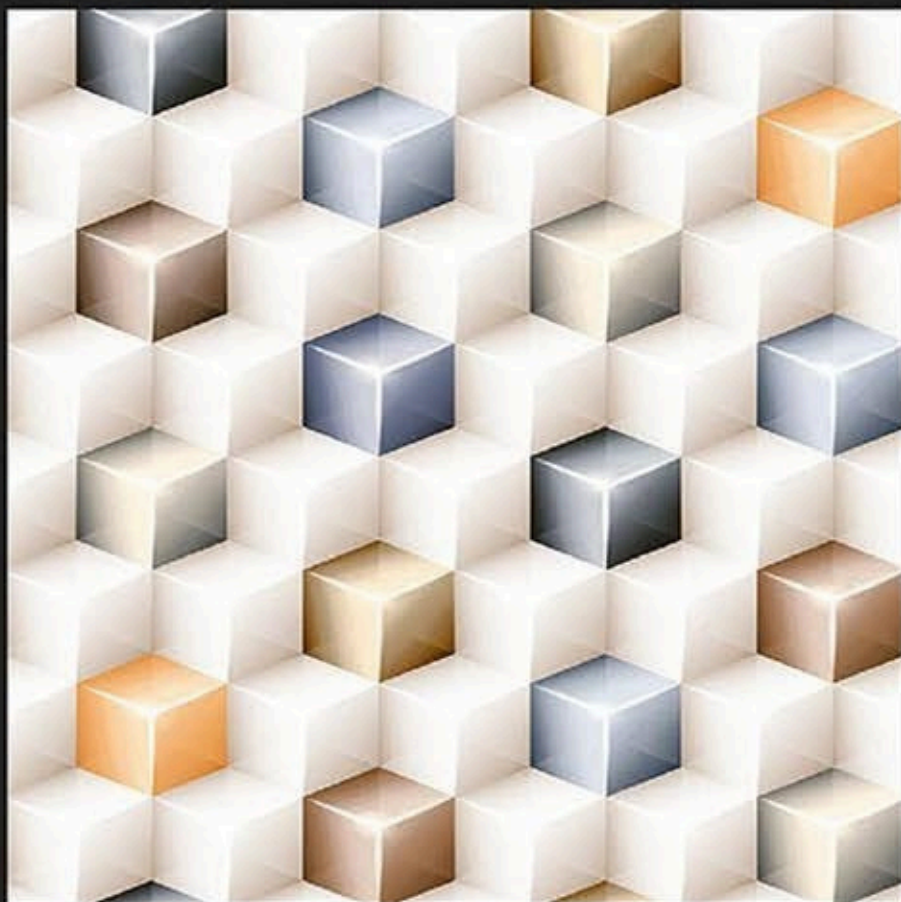

BEDROOM

BATHROOM

WHITE BODY  
PORCELAIN TILES

600 X  
600 mm

3D-39

Application :

WALL

FLOOR