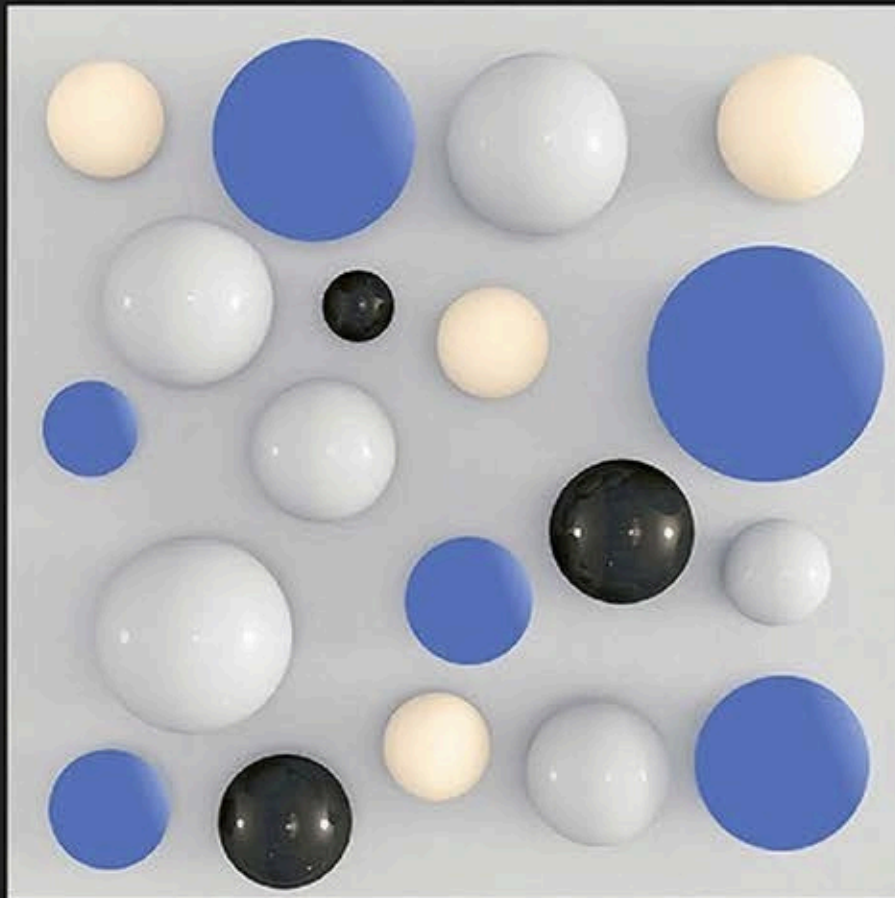

RECEPTION

BEDROOM

BATHROOM

WHITE BODY  
PORCELAIN TILES 600x600mm

3D-36

Application :

- WALL
- FLOOR
- INDOOR
- RECEPTION
- BEDROOM
- BATHROOM

WHITE BODY  
PORCELAIN TILES **600**X  
**600**mm