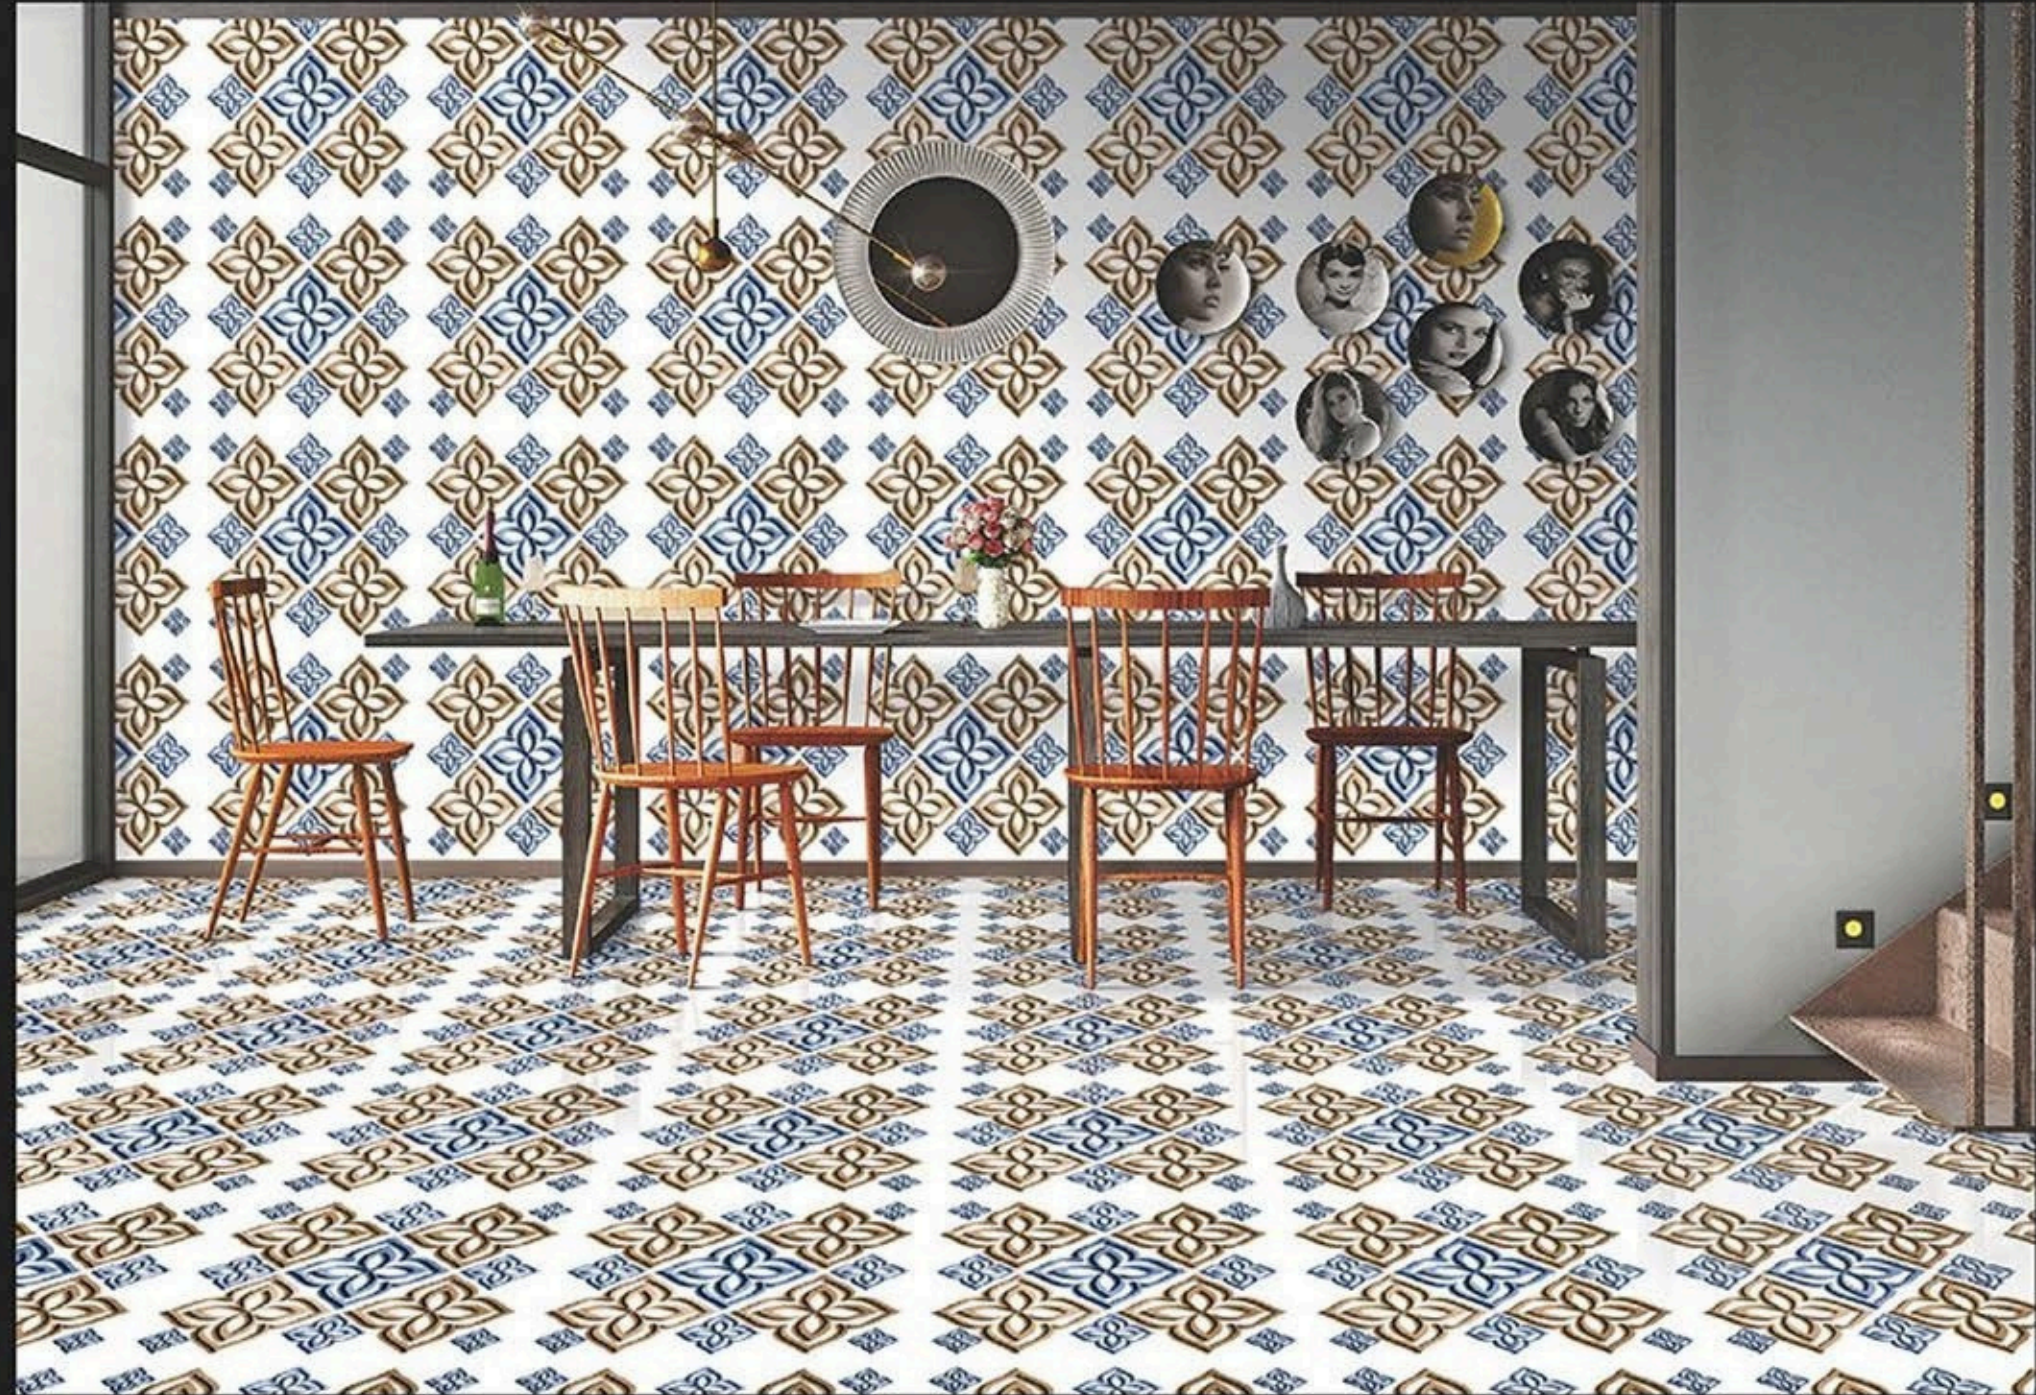

INDOOR

RECEPTION

BEDROOM

BATHROOM

WHITE BODY  
PORCELAIN TILES **600** X  
**600** mm

3D-8

Application :

WALL