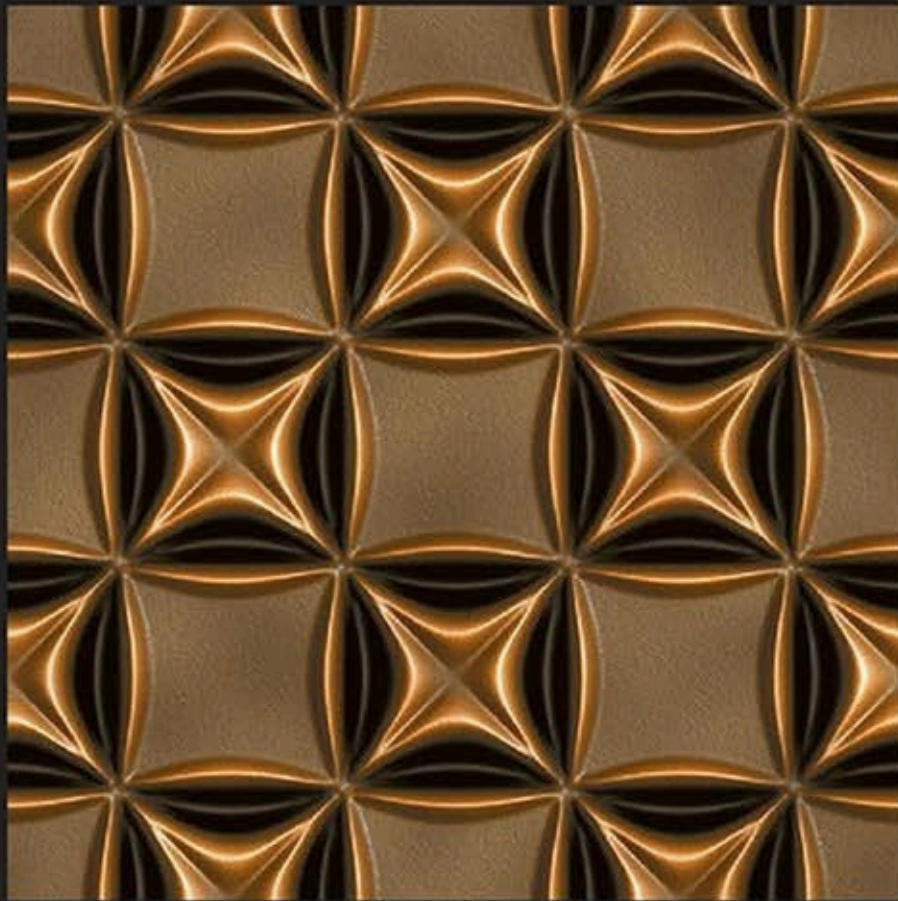

WHITE BODY
PORCELAIN TILES **600**X
600mm

3D-4

Application :

WALL

FLOOR

INDOOR

RECEPTION

BEDROOM

BATHROOM