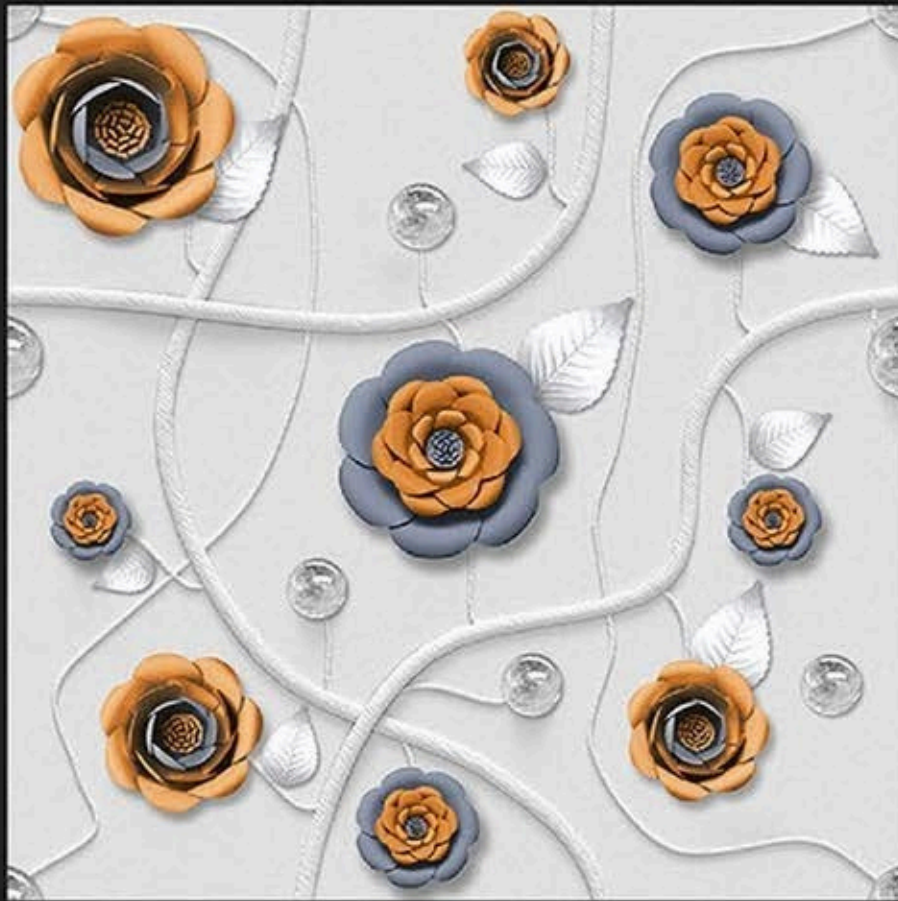

WHITE BODY
PORCELAIN TILES

600 X
600 mm

3D-58

Application :

WALL

FLOOR

INDOOR

RECEPTION

BEDROOM

BATHROOM