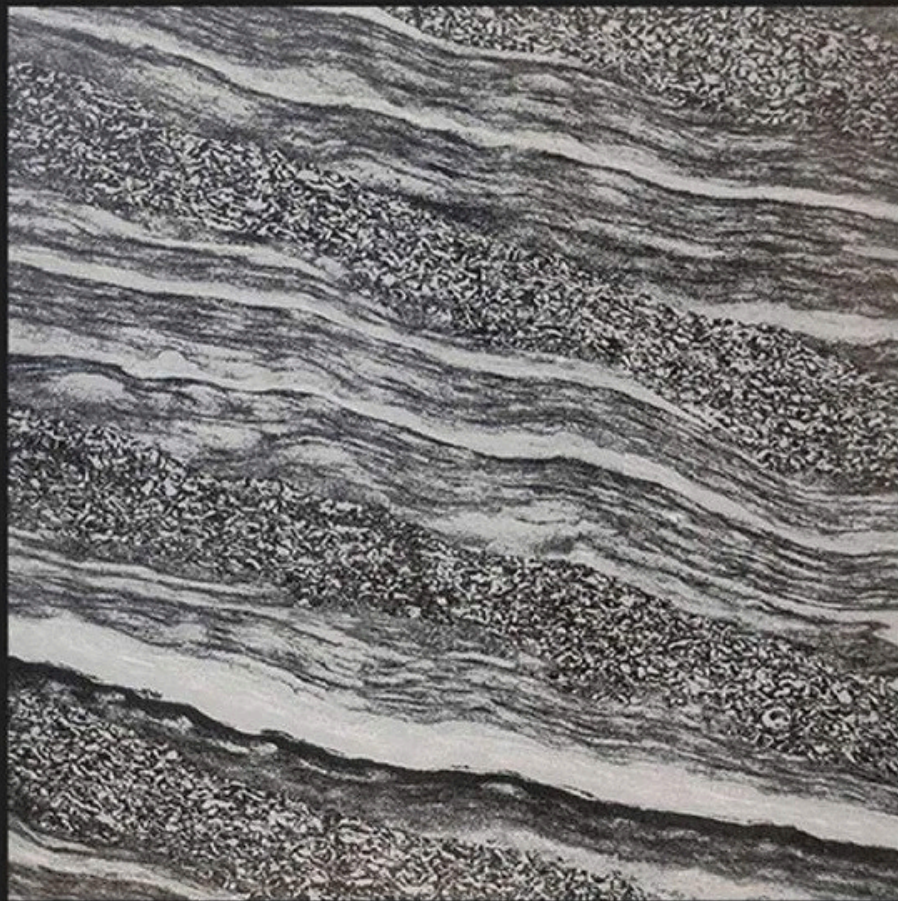

Application :

WALL

FLOOR

INDOOR

RECEPTION

BEDROOM

BATHROOM

WHITE BODY **600**X
PORCELAIN TILES **600**mm