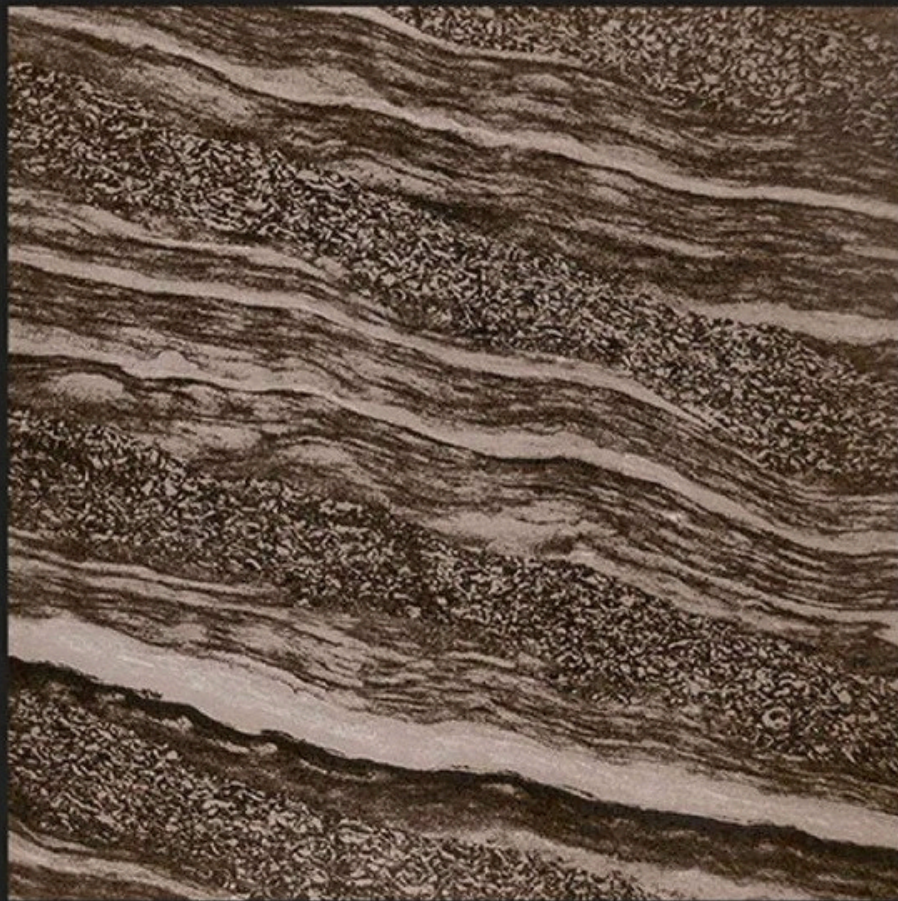

WHITE BODY
PORCELAIN TILES **600**x
600mm

DC 04

Application :

- WALL
- FLOOR
- INDOOR
- RECEPTION
- BEDROOM
- BATHROOM

WHITE BODY
PORCELAIN TILES **600**X
600mm

DC 05

Application :

WALL