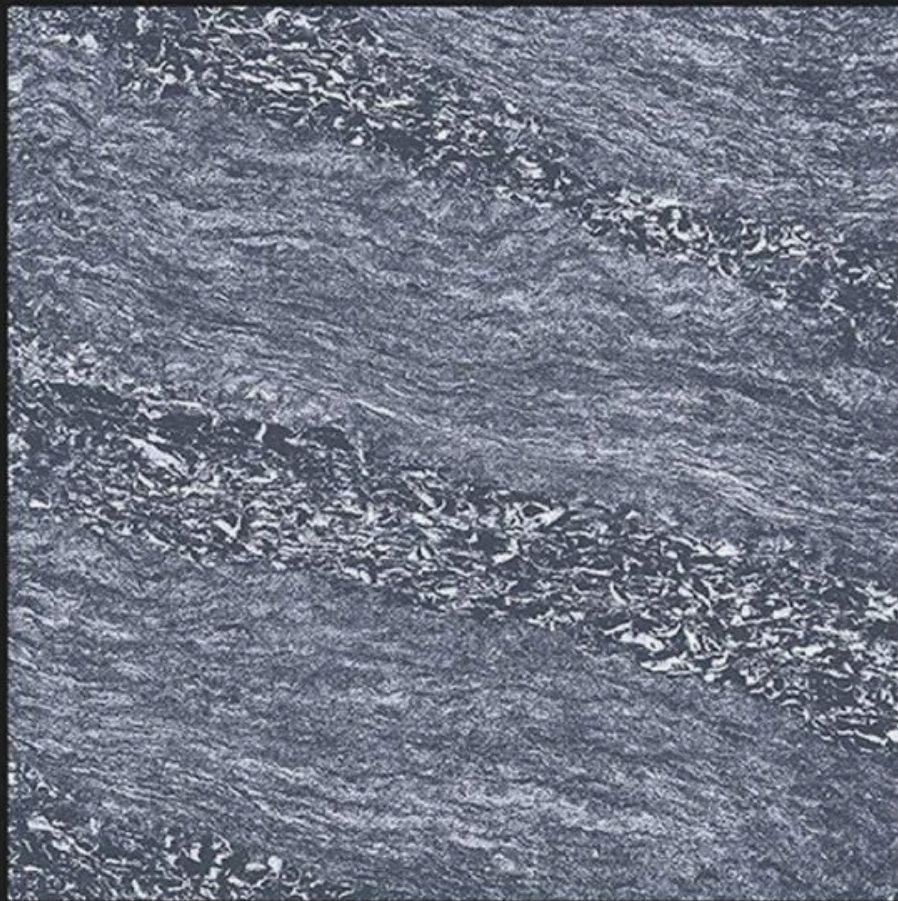

WHITE BODY
PORCELAIN TILES

600X
600mm

DC-14

Application :

WALL

FLOOR

INDOOR

RECEPTION