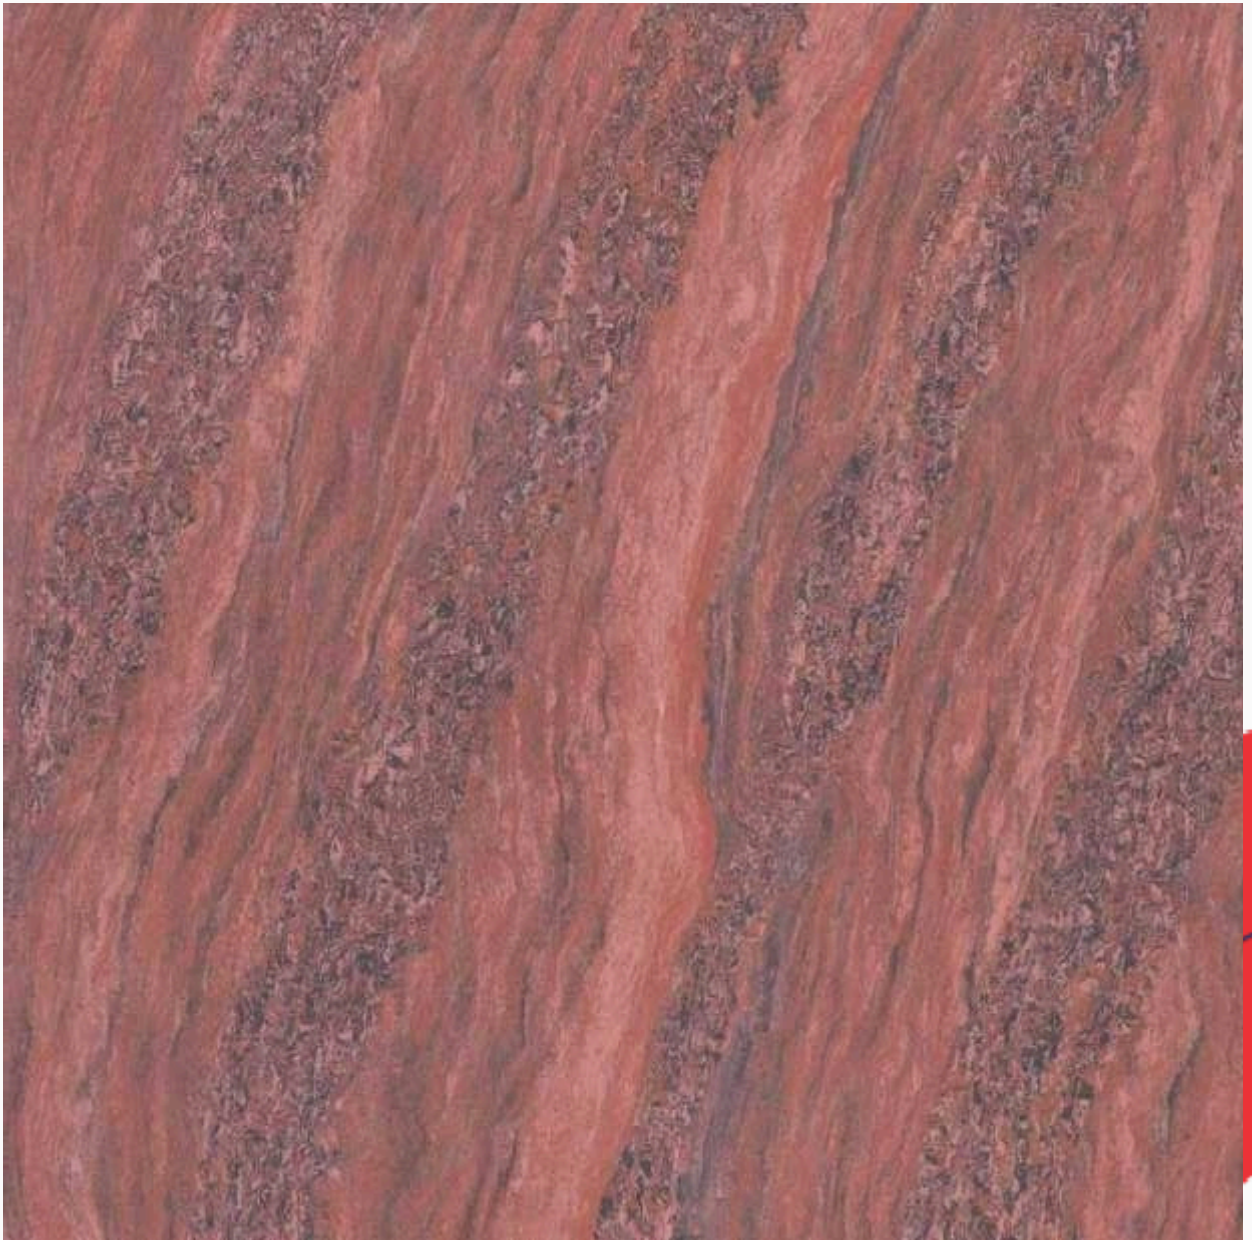

TECHNO LIGHT  
**DOUBLE  
CHARGE**  
VITRIFIED TILE

Arizona Thunder (PO)

TECHNO LIGHT  
**DOUBLE  
CHARGE**  
VITRIFIED TILE

Arizona Tiger (PO)

TECHNO LIGHT  
**DOUBLE  
CHARGE**  
VITRIFIED TILE

Arizona Sunset (PO)