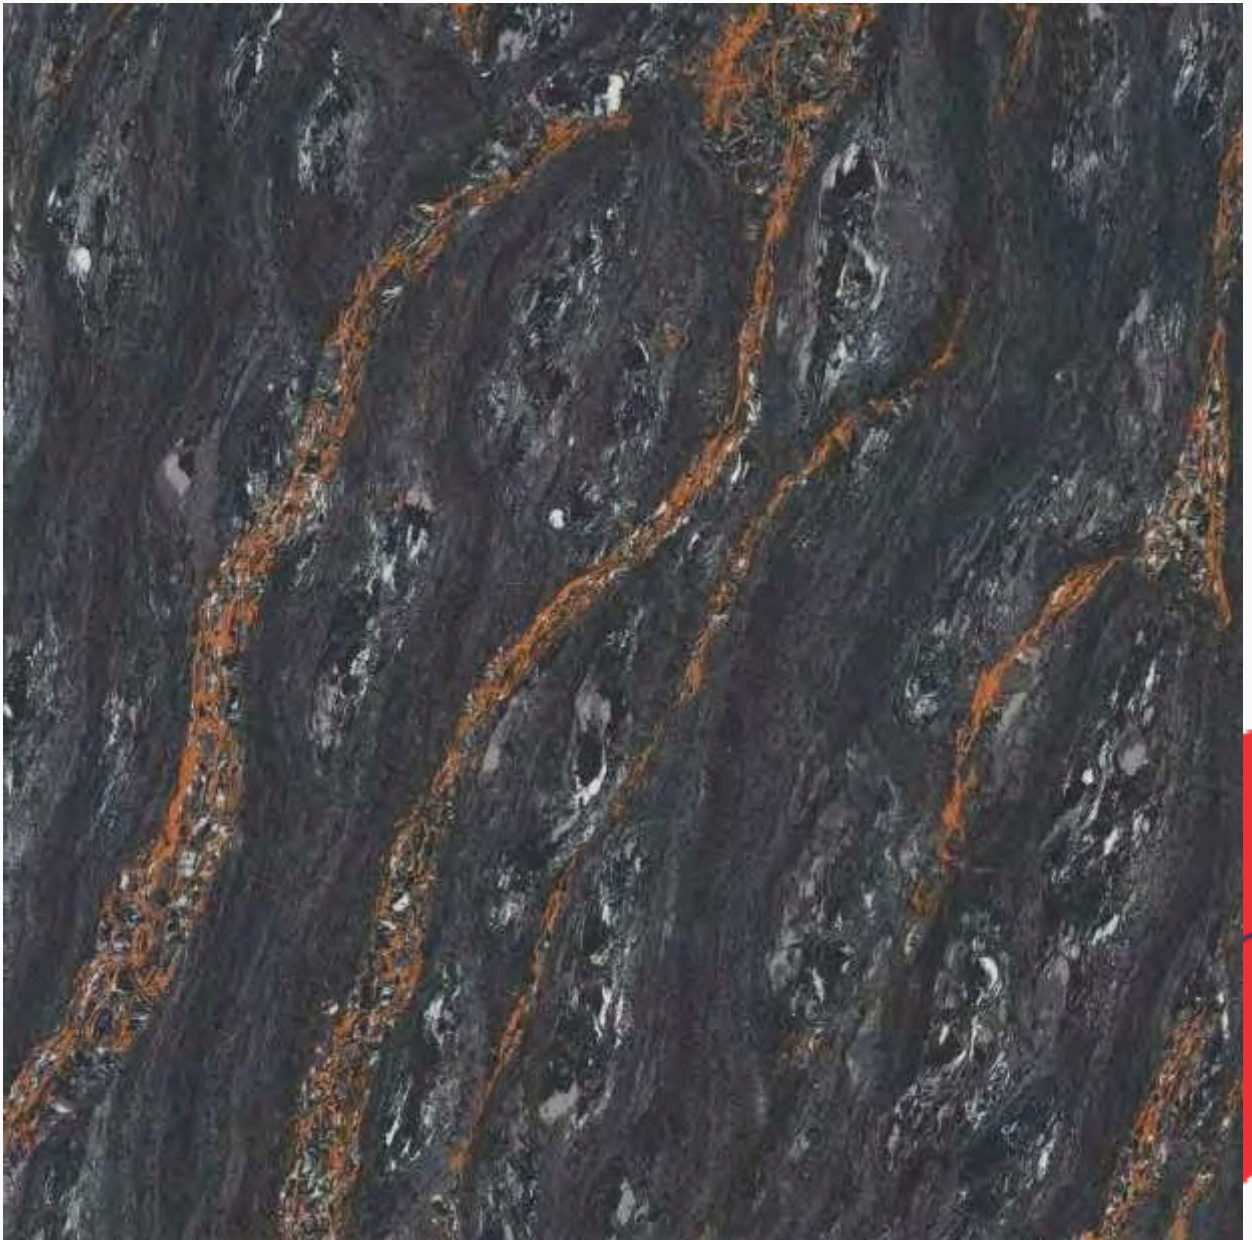

TECHNO LIGHT  
**DOUBLE  
CHARGE**  
VITRIFIED TILE

Dior Scat (PO)

TECHNO LIGHT  
**DOUBLE  
CHARGE**  
VITRIFIED TILE

Dior Black Pearl (PO)

TECHNO LIGHT  
**DOUBLE  
CHARGE**  
VITRIFIED TILE

Crystal White (PO)