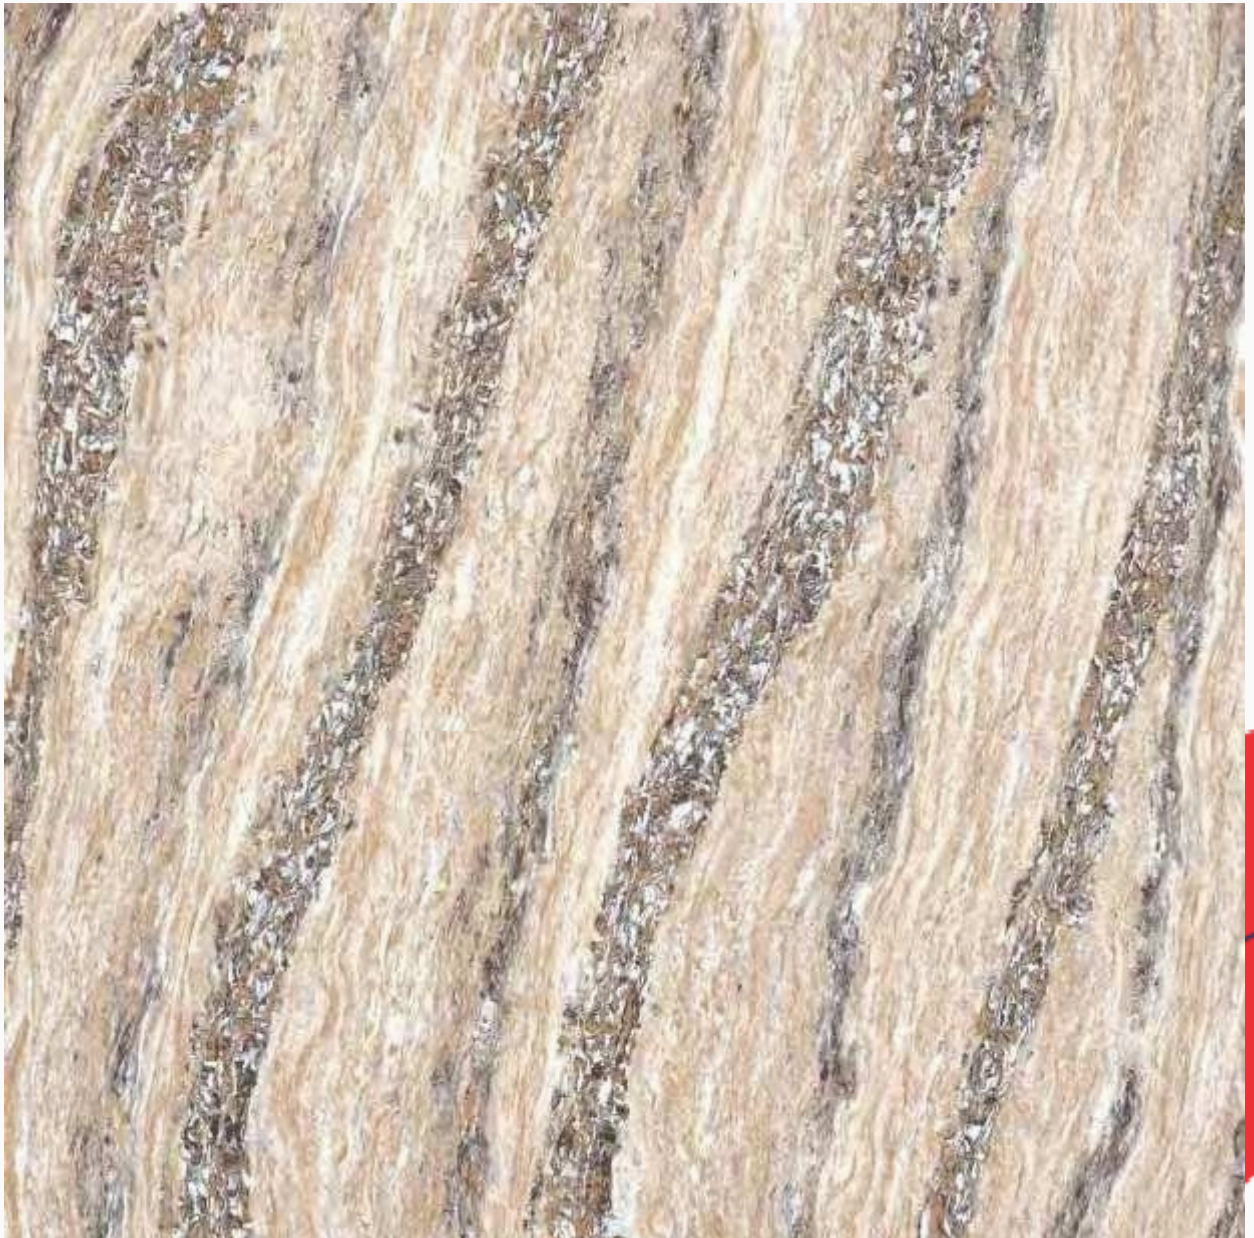

TECHNO LIGHT
**DOUBLE
CHARGE**
VITRIFIED TILE

Arizona Dusk(PO)